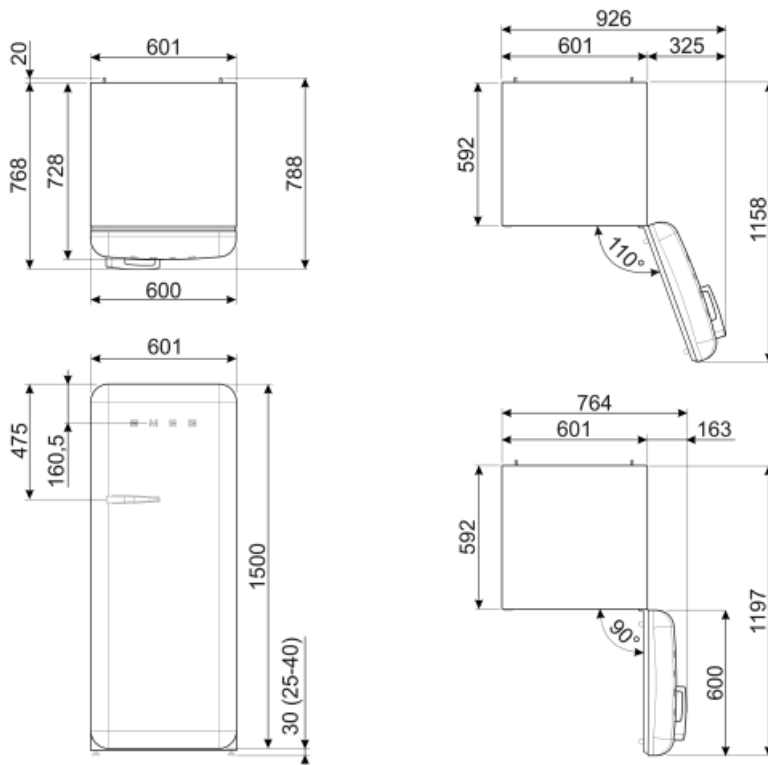

Adjustable door bins with wire support   Yes

Freezer features

Internal freezer compartment   Yes

Other technical features

Door open alarm	Acoustic and visual
Temperature setting type	Electronic
No. of compressors	1
Refrigerant gas type	R600a
Compressor type	Inverter
Foam agent	Cyclopentane

Electrical Connection

Plug	(A) USA & Mexico	Frequency (Hz)	50/60 Hz
Current	2,2 A	Power cord length	70 7/8 "
Voltage (V)	120 V