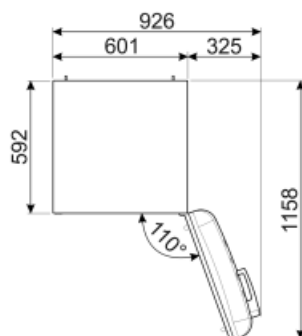

Electrical connection rating 127 W
Current 1,2 A

Frequency (Hz) 50/60 Hz
Power cord length 70 7/8 "