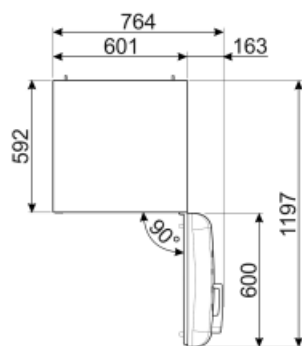

Electrical connection rating 127 W
Current 1,2 A

Frequency (Hz) 50/60 Hz
Power cord length 70 7/8 "