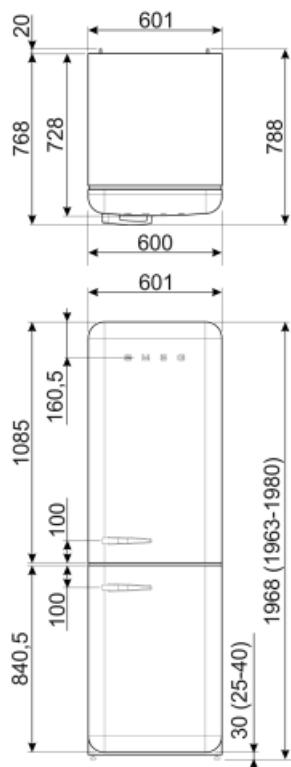

Electrical connection rating 127 W
Current 1,2 A

Frequency (Hz) 50/60 Hz
Power cord length 70 7/8 "