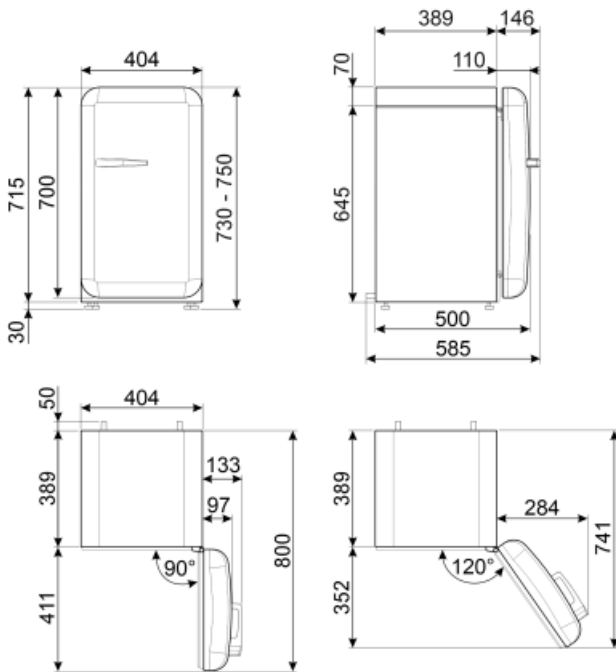

Foam agent

Cyclopentane

Performance / Energy Label NEW

Noise level

40 dB(A) re 1 pW

Climatic class

SN, N, ST, T

Electrical Connection

Plug

(A) USA & Mexico

Frequency (Hz)

60 Hz

Current

0,89 A

Power cord length

70 7/8 "

Voltage (V)

110 V