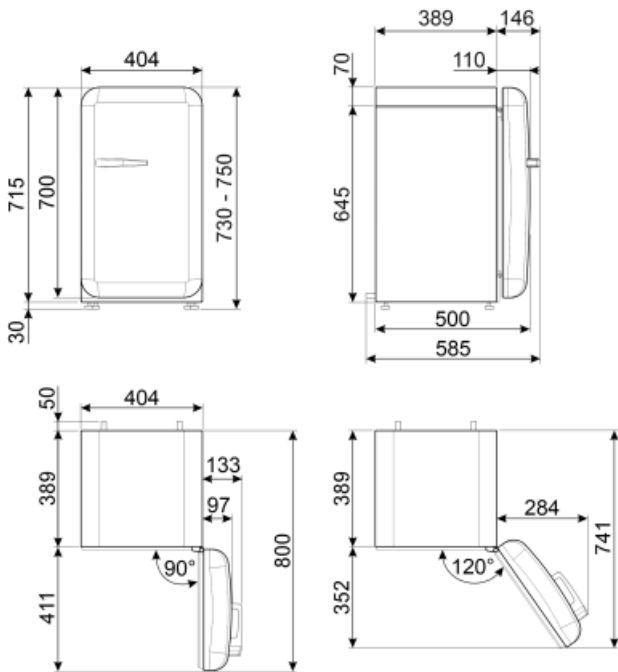

Foam agent

Cyclopentane

Performance / Energy Label NEW

Noise level	40 dB(A) re 1 pW	Climatic class	SN, N, ST, T

Electrical Connection

Plug	(A) USA & Mexico	Frequency (Hz)	60 Hz
Current	0,89 A	Power cord length	70 7/8 "
Voltage (V)	110 V