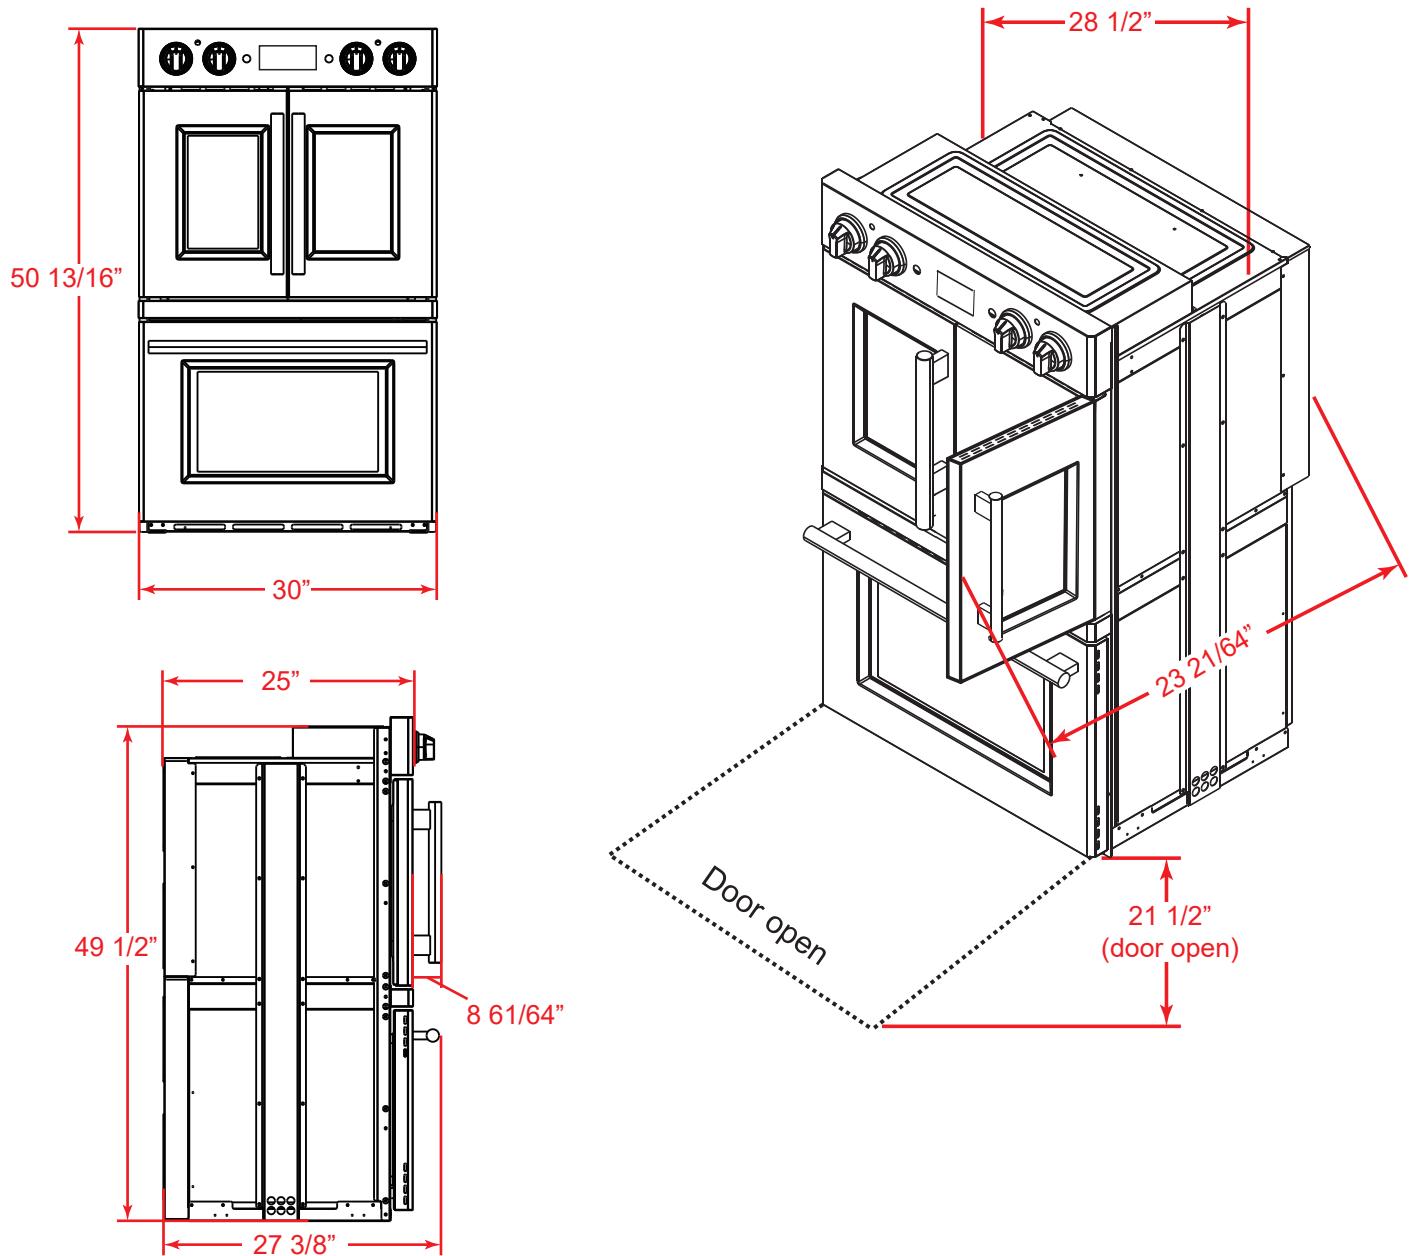

30" Double Built-in French Door & Chef Door Electric Wall Oven 8.64 cu.ft (Total)

Model: FBOEL1340-30

PRODUCT DIMERNSION

CUTOUT DIMERNSION

CUTOUT DIMENSIONS	
A	Min: 49 1/32" Max: 50 1/4"
B	Min: 28 1/2" Max: 29"