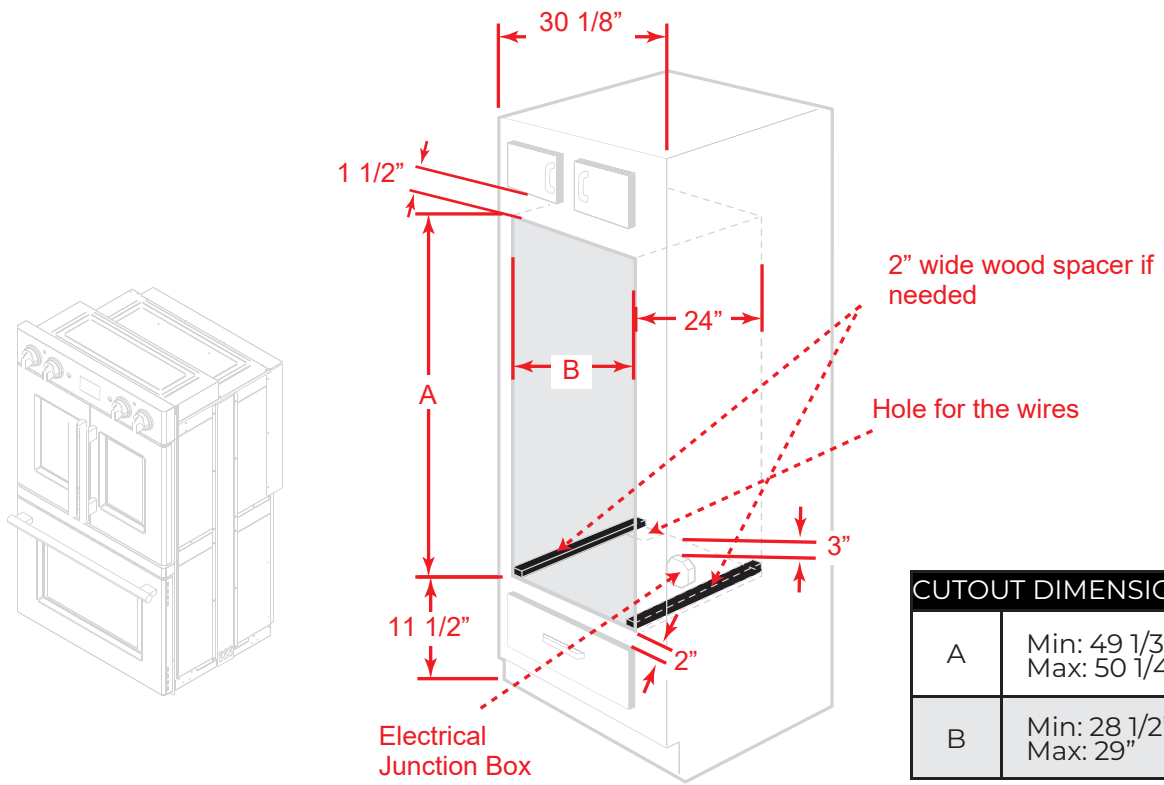

30" Double Built-in French Door & Chef Door Electric Wall Oven 8.64 cu.ft (Total)

Model: FBOEL1340-30

PRODUCT DIMERNSION

CUTOUT DIMERNSION

CUTOUT DIMENSIONS	
A	Min: 49 1/32" Max: 50 1/4"
B	Min: 28 1/2" Max: 29"