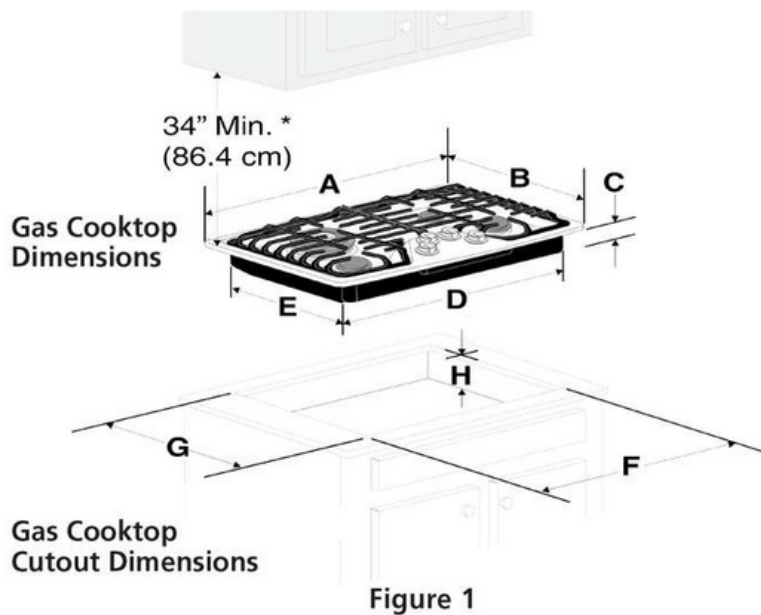

### Dimensions and Volume

Height	2 7/16"
Width	30"
Depth	21"
Cutout Height	7 1/2"
Maximum Cutout Width	29 5/16"
Minimum Cutout Width	27 1/4"
Maximum Cutout Depth	20"
Minimum Cutout Depth	19"

### Installation

Power Cord Included	Yes
Gas Supply Connection Location	Top Right
Installed Over a Wall Oven	Yes
LP Conversion Kit Included	Yes
Power Supply Connection Location	Top Right

### PRODUCT DIMENSIONS

MODEL	A. WIDTH	B. DEPTH	C. HEIGHT	D. BOX WIDTH	E. BOX DEPTH
30" Gas Cooktop	30" (76.2 cm)	21" (53.3 cm)	2 7/16" (6.2 cm)	27" (68.6 cm)	18 7/8" (47.9 cm)

### CUTOUT DIMENSIONS

MODEL	F. WIDTH		G. DEPTH		H. HEIGHT BELOW COOKTOP
	MINIMUM	MAXIMUM	MINIMUM	MAXIMUM	
30" Gas Cooktop	27 1/4" (69.2 cm)	29 5/16" (74.3 cm)	19" (48.3 cm)	20" (50.8 cm)	7.5" (19.0 cm)