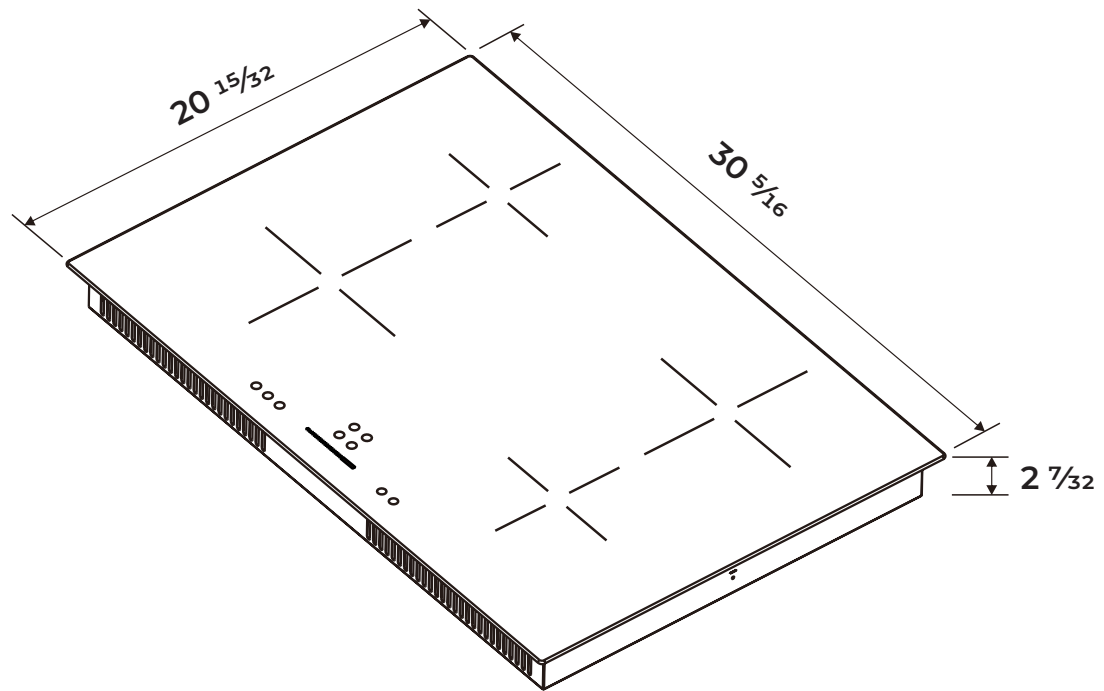

PRODUCT DIMENSIONS

Product Dimensions (W X D X H)	30.31x 20.47 x 2.22 (Inches)
Cutout Dimension (W X D X H)	29.53 x 19.69 x 2.06 (Inches)
Net Weight (lbs)	24.98

CARTON DIMENSIONS

Packaging Dimensions (W X D X H)	34.45 x 24.41 x 4.72 (Inches)
Carton Weight (lbs)	31.88

PRODUCT DIMENSION

PRODUCT DIMENSION

Model	L	W	H	D	A	B	X
FCTIN0583-30	$30 \frac{5}{16}$ "	$20 \frac{15}{32}$ "	$2 \frac{7}{32}$ "	$2 \frac{1}{16}$ "	$29 \frac{11}{32} + \frac{3}{16}$ "	$19 \frac{1}{2} + \frac{3}{16}$ "	2"