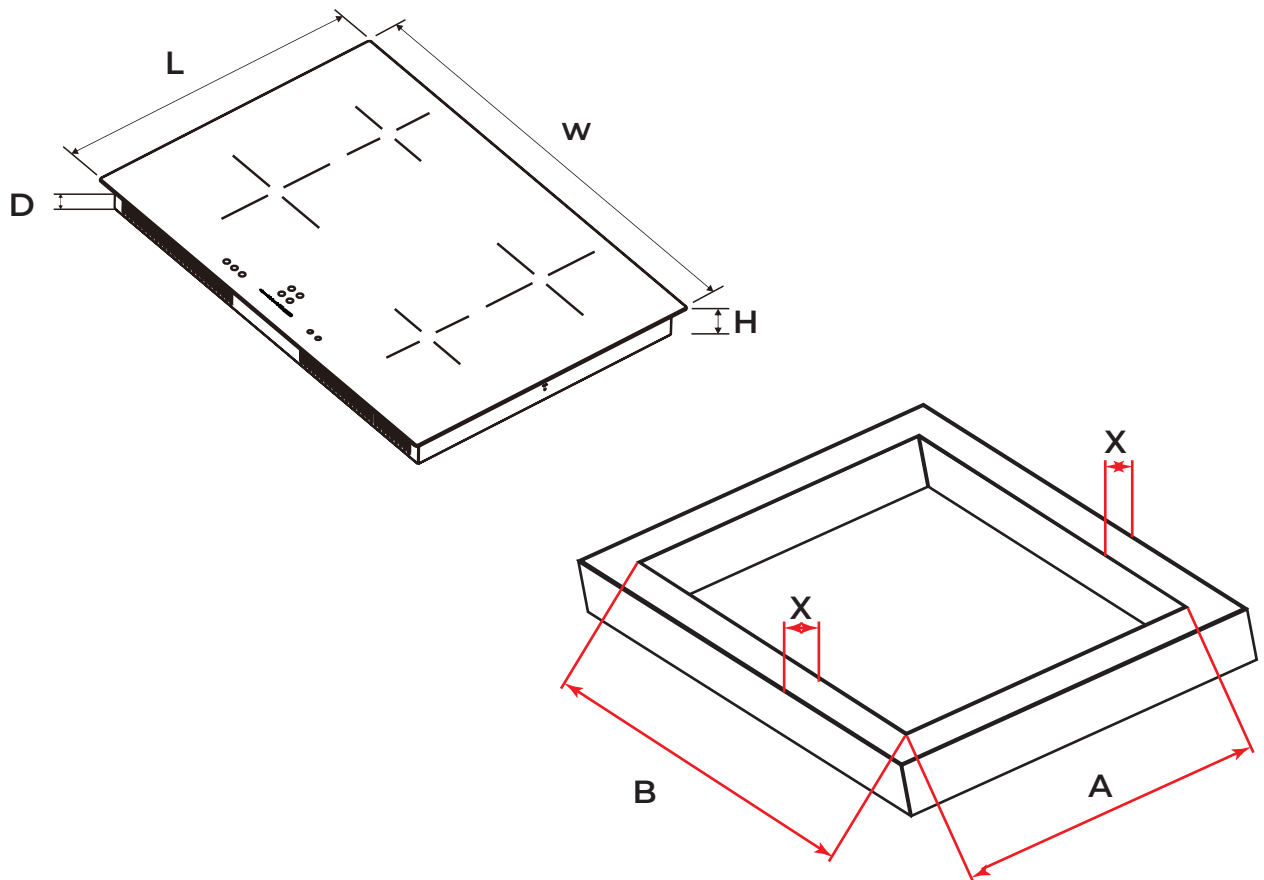

PRODUCT DIMENSIONS

Product Dimensions (W X D X H)	30.31x 20.47 x 2.22 (Inches)
Cutout Dimension (W X D X H)	29.53 x 19.69 x 2.06 (Inches)
Net Weight (lbs)	24.98

CARTON DIMENSIONS

Packaging Dimensions (W X D X H)	34.45 x 24.41 x 4.72 (Inches)
Carton Weight (lbs)	31.88

PRODUCT DIMENSION

PRODUCT DIMENSION

Model	L	W	H	D	A	B	X
FCTIN0583-30	$30 \frac{5}{16}$ "	$20 \frac{15}{32}$ "	$2 \frac{7}{32}$ "	$2 \frac{1}{16}$ "	$29 \frac{11}{32} + \frac{3}{16}$ "	$19 \frac{1}{2} + \frac{3}{16}$ "	2"