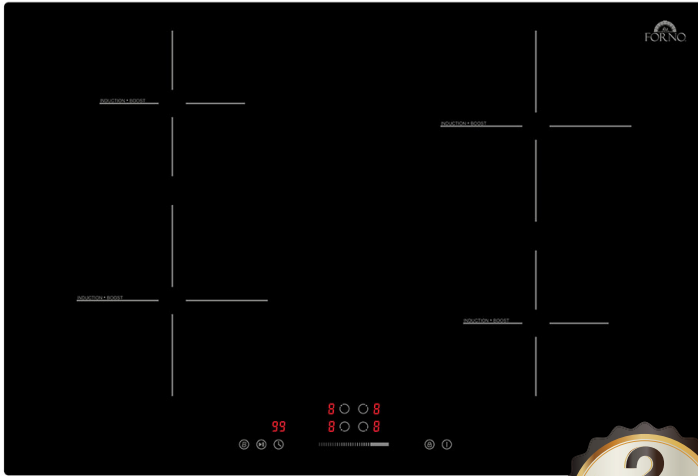

**Parco 30-Inch Induction Cooktop,
4 Zones, 7200W, Touch Control,
9 Power Levels & Booster Function**
Model: FCTIN0583-30

KEY Features

- 4 Zones (7200W)
- Touch Control
- 9 Power Levels & Booster Function
- Individual Timer of 99 Minutes
- Stop & Go Function
- Child Control Lock

APPEARANCE

Cooktop Size	30 Inch
Fuel Type	Electric
Cooktop Cavity material	Ceramic-Glass
Cooktop Surface	Smooth
Unit color	Black
Control Type	Touch Control
Control Location	Front of Burner
Number of Cooking Zone	4
Fingerprint resistant	Yes
Frameless	Yes

FEATURES

Heating Element "ON" Indicator Light	Yes
Timer (of 99 Minutes)	Yes
Power Off Function	Yes
Child Lock	Yes
Display Type	LED
Display Light Color	Red
Number of Power Levels	9
Booster Function	Yes
Stop & Go Function	Yes
Front Left Cooking Zone (Watts)	2000W, 3000W with boost
Left Rear Cooking Zone (Watts)	1500W, 2000W with boost
Front Right Cooking Zone (Watts)	1500W, 2000W with boost
Right Rear Cooking Zone (Watts)	2000W, 3000W with boost

PRODUCT DIMENSIONS

Product Dimensions (W X D X H)	30.31x 20.47 x 2.22 (Inches)
Cutout Dimension (W X D X H)	29.53 x 19.69 x 2.06 (Inches)
Net Weight (lbs)	24.98

CARTON DIMENSIONS

Packaging Dimensions (W X D X H)	34.45 x 24.41 x 4.72 (Inches)
Carton Weight (lbs)	31.88