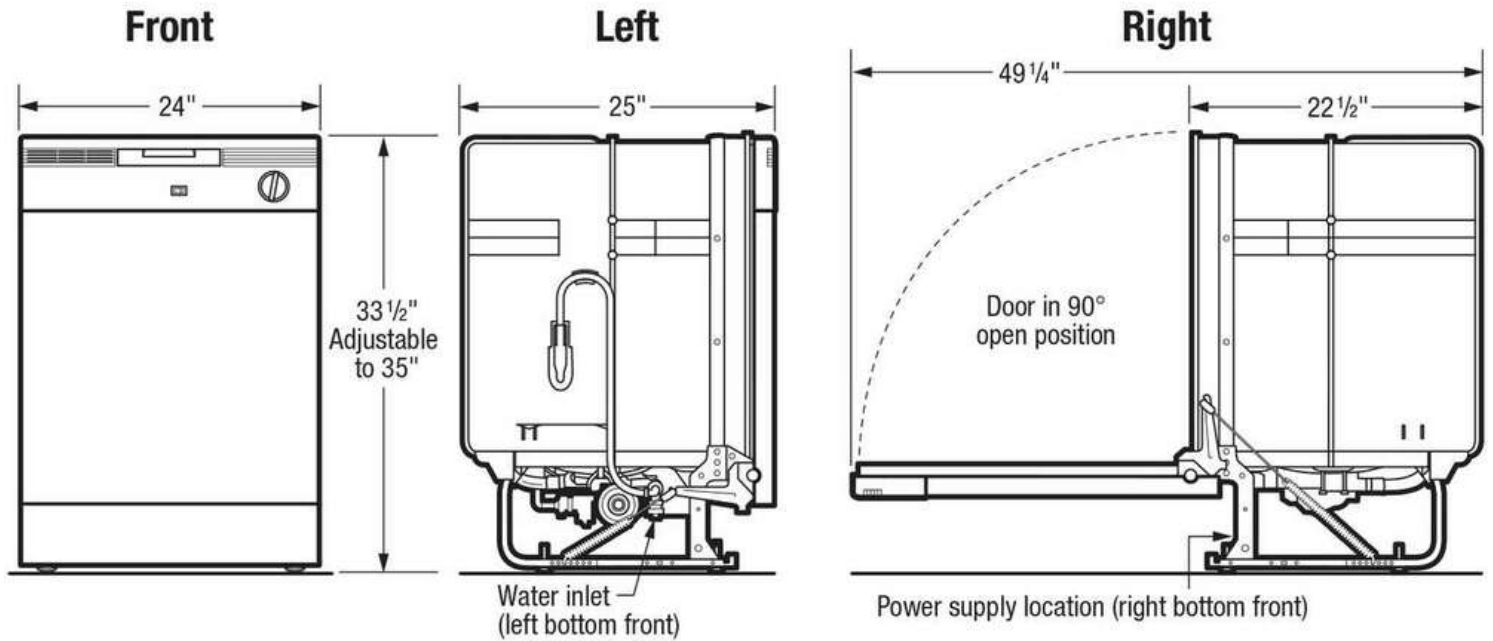

Performance Certifications and Approvals

CEE Tier	Tier 1
ENERGY STAR Certified	No

Installation Diagram