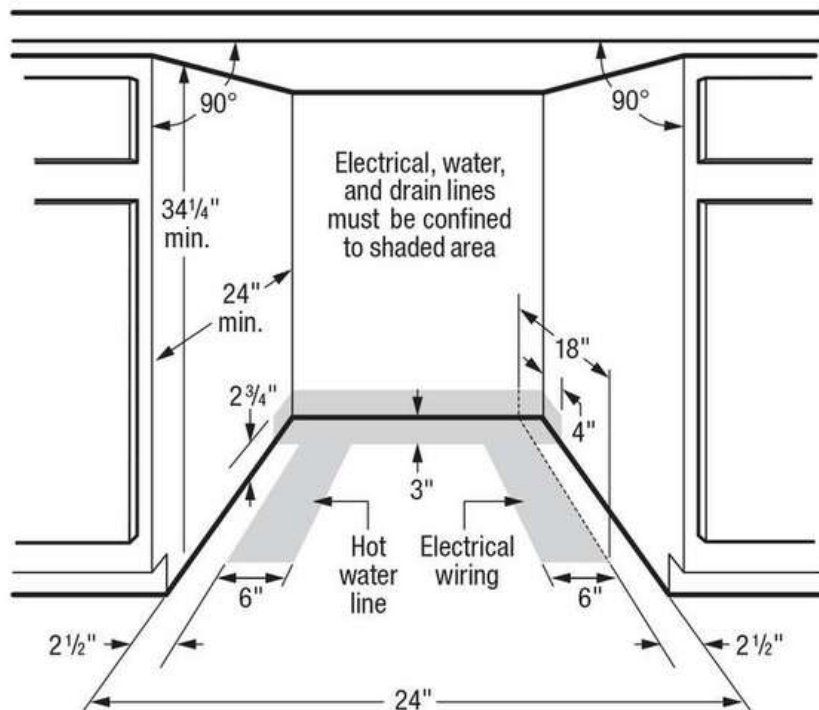

Performance Certifications and Approvals

CEE Tier	Tier 1
ENERGY STAR Certified	No

Installation Diagram