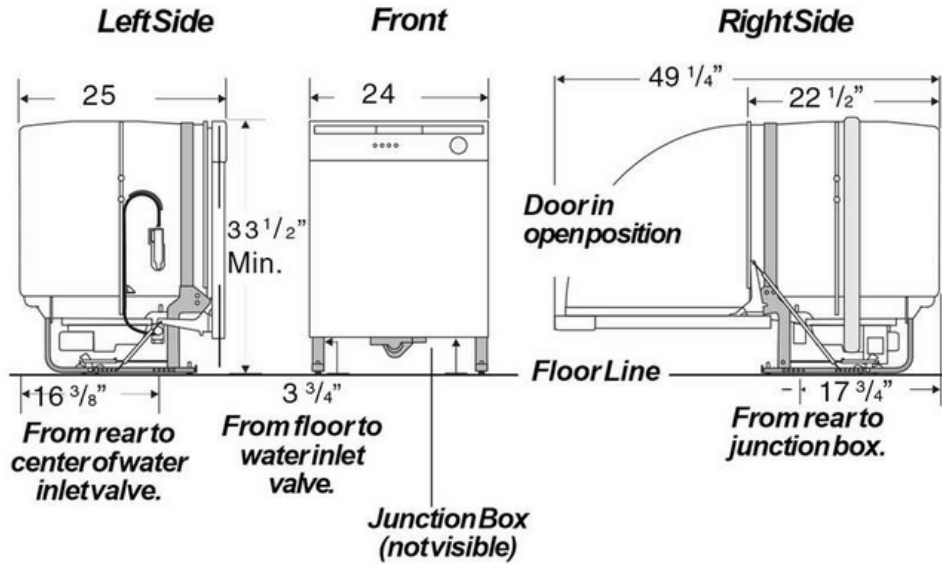

Installation Diagram