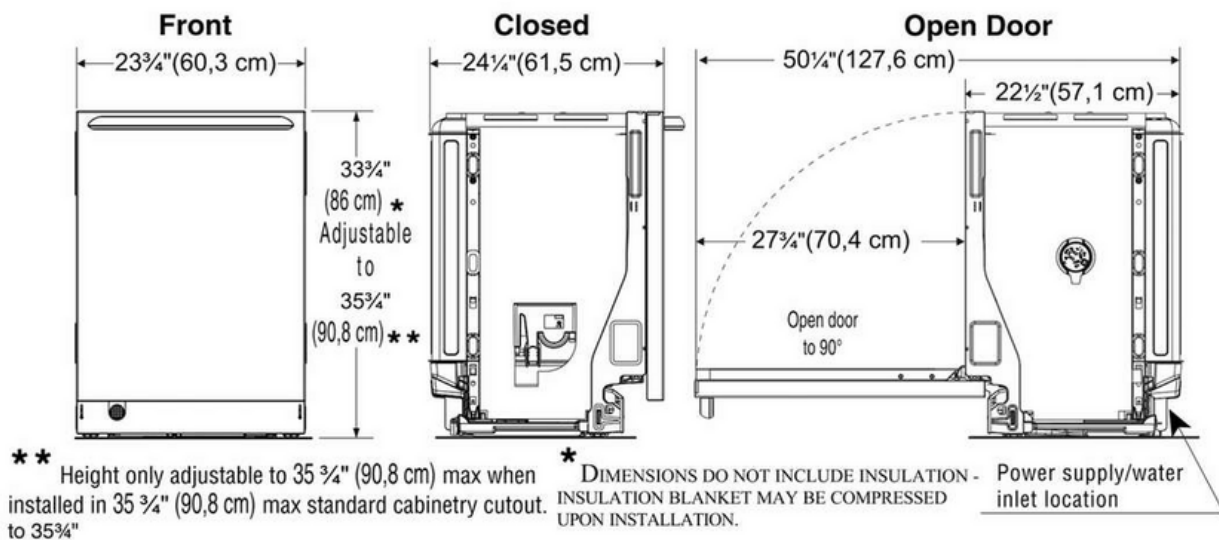

Performance Certifications and Approvals

CEE Tier	Tier 1
ENERGY STAR Certified	Yes

Installation Diagram