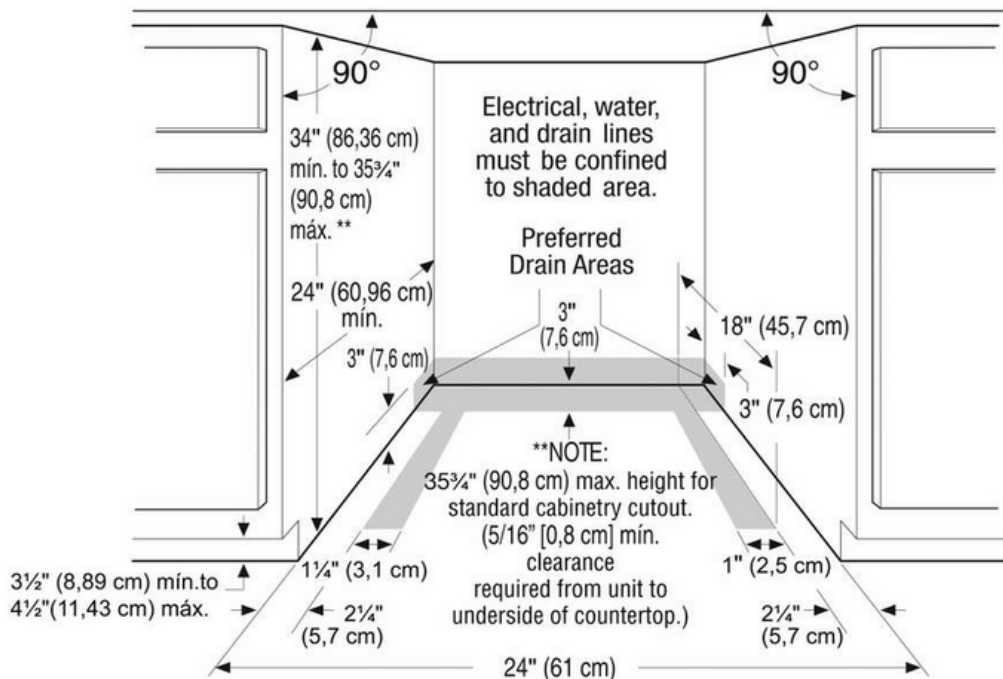

Performance Certifications and Approvals

CEE Tier	Tier 1
ENERGY STAR Certified	Yes

Installation Diagram