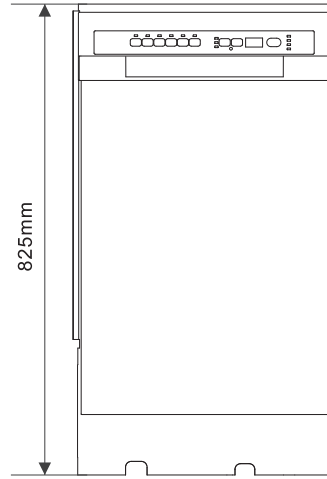

DIMENSIONS & WEIGHT

Product dimensions (HxWxD)(in)	35 1/4"x18x24
Net weight (lbs)	54.2
Packaging dimensions (HxWxD)(in)	35 1/32"x20 9/32"x26 3/8"
Shipping Weight (lbs)	62.83

PRODUCT DIMERNSION

PLEASE, USE THE BELOW EXAMPLE FOR REFERENCE. WE WOULD LIKE FRONT, LEFT AND RIGHT SIDE. PLEASE USE EDITABLE DRAWING AND NOT SCREENSHOT OR PHOTO OF THE DRAWING.

CUTOUT DIMERNSION

PLEASE, USE THE BELOW EXAMPLE FOR REFERENCE. WE WOULD PLEASE USE EDITABLE DRAWING AND NOT SCREENSHOT OR PHOTO OF THE DRAWING.