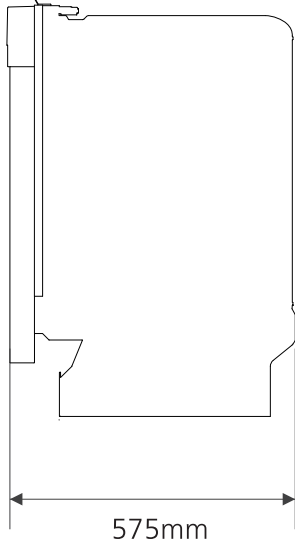

EFFICIENCY

Water usage per cycle (gal)	3.2
ENERGY STAR® certified	Yes
Total annual energy consumption (kWh)	240
Total annual water consumption (gal)	?

TECHNICAL SPECIFICATIONS

Watts (W)	800
Current (A)	?
Volts (V)	120
Frequency (Hz)	60
Minimum water pressure (lb/sin)	20
Length inlet hose (in)	?
Length outlet hose (in)	?
dB(A)	52

DIMENSIONS & WEIGHT

Product dimensions (HxWxD)(in)	35 1/4"x18x24
Net weight (lbs)	54.2
Packaging dimensions (HxWxD)(in)	35 1/32"x20 9/32"x26 3/8"
Shipping Weight (lbs)	62.83

PRODUCT DIMERNSION

PLEASE, USE THE BELOW EXAMPLE FOR REFERENCE. WE WOULD LIKE FRONT, LEFT AND RIGHT SIDE. PLEASE USE EDITABLE DRAWING AND NOT SCREENSHOT OR PHOTO OF THE DRAWING.

CUTOUT DIMERNSION

PLEASE, USE THE BELOW EXAMPLE FOR REFERENCE. WE WOULD PLEASE USE EDITABLE DRAWING AND NOT SCREENSHOT OR PHOTO OF THE DRAWING.