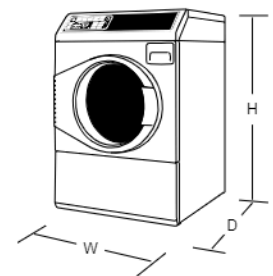

FRONT LOAD WASHERS & MATCHING DRYERS

FF7

DF7

Product Code	FF7009WN (White) FF7009BN (Matte Black) FF7010WN (White, Right Hinged) FF7010BN (Matte Black, Right Hinged)	Gas: DF7004WG (White) DF7004BG (Matte Black) Electric: DF7004WE (White) DF7004BE (Matte Black)
Available Colors	White, Matte Black	White, Matte Black
Capacity – Cu. Ft.	3.5	7.0
Stainless Steel Wash Tub & Outer Tub	•	
Galvanized Cylinder		•
ADA Compliant	•	•
Preset Cycles	11	10
Temperature Selections	4	4
Spin Speed Selections	4	
Soil Level Selections	4	
Extra Rinse(s)	3	
Sanitize with Oxi	•	
Steam Boost & Steam Refresh		•
Pet Plus™ Flea Cycle	•	
Auto Dry Cycles		4
Moisture Sensor		•
Eco Dry		•
Cylinder Light		•
End-of-Cycle Signal	•	•
Time Remaining Display	•	•
Tub Clean	•	
Pedestal Available	White, Black	White, Black
Warranty	5-Year Parts & Labor	5-Year Parts & Labor
Model No.	AFNE9BSP117TW13 AFNE9BSP117TB13 AFNE9BSP117TW01 AFNE9BSP117TB01	ADGE9BYS118TW01 ADGE9BYS118TB01 ADEE9BYS178TW01 ADEE9BYS178TB01
UPC	810084500187 810084500637 810084500194 810084500644	810084500231 810084500668 810084500224 810084500651

Dimensions	W-Width	H-Height	D-Depth	Depth w/ Door Open	Depth w/ Hose & Door
FF7009WN / FF7010WN / FF7009BN / FF7010BN	26 7/8"	40 3/8"	27 3/4"	53 7/8"	31 3/8"
DF7004WG / DF7004WE / DF7004BG / DF7004BE	26 7/8"	40 3/8"	28"	51 1/2"	–
PEDESTALS	26 7/8"	8"	27"	–	–