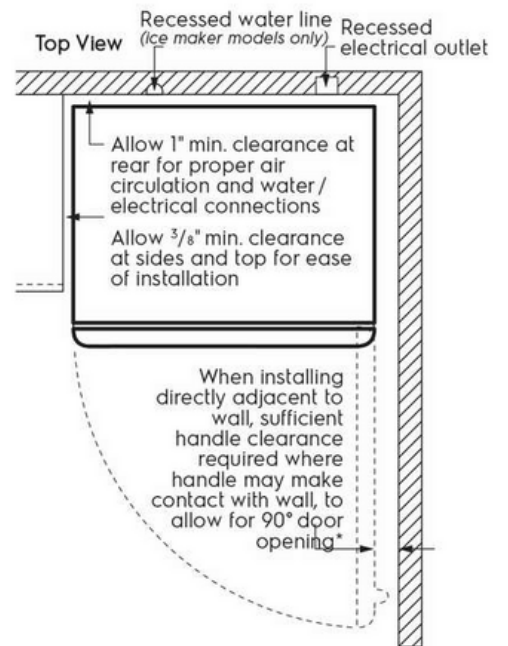

## Installation Diagram

A	65 <sup>7</sup> / <sub>8</sub> "
B	66 <sup>3</sup> / <sub>8</sub> "
C	30"
D	26 <sup>5</sup> / <sub>8</sub> "
E	30 <sup>3</sup> / <sub>8</sub> "
F	57"

\* When installing refrigerator adjacent to wall, cabinet or other appliance that extends beyond front edge of unit, 20" minimum clearance recommended to allow for optimum 140° door swing, providing complete crisper access and removal. (Absolute 3" minimum clearance will ONLY allow for 90° door swing which will provide limited crisper access with restricted removal.)