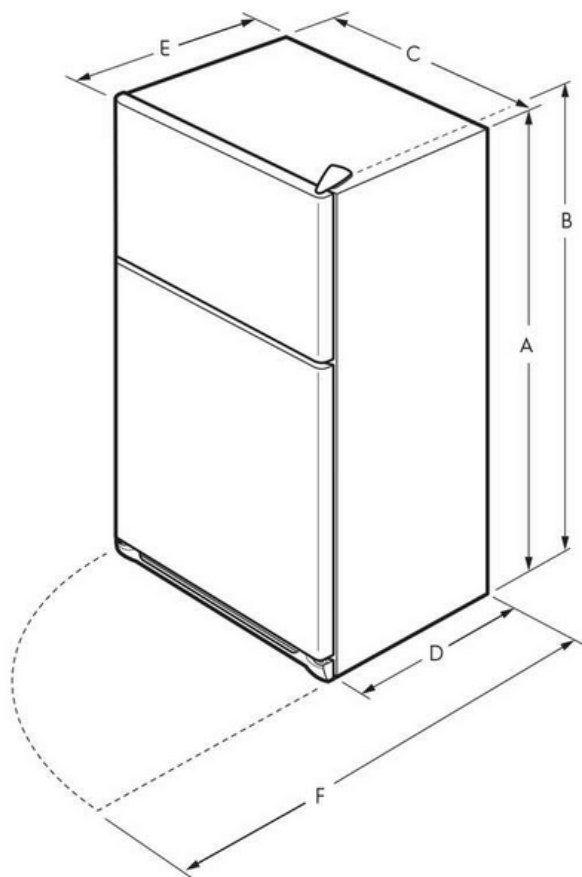

Installation Diagram

A	65 ⁷/₈"
B	66 ³/₈"
C	30"
D	26 ⁵/₈"
E	30 ³/₈"
F	57"