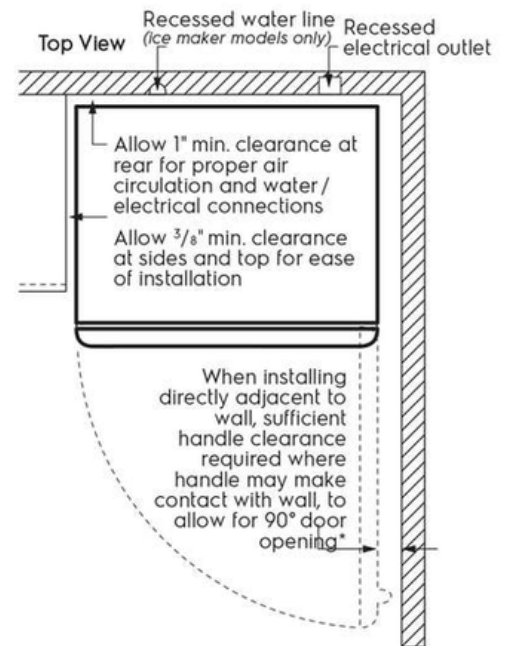

Controls

Control Location	Top Center of Fresh Food
------------------	--------------------------

Dimensions and Volume

Height With Hinge	66 3/8"
Height Without Hinge	65 7/8"
Width	30"
Width of Cabinet	30"
Depth of Cabinet	26 5/8"
Depth With Door	30 3/8"
Depth With Door 90° Open	57"
Depth With Door and Handle	30 3/8"
Fresh Food Capacity	13.4 Cu. Ft.
Freezer Capacity	4.9 Cu. Ft.
Total Capacity	18.3 Cu. Ft.

Installation Diagram

A	65 ⁷ / ₈ "
B	66 ³ / ₈ "
C	30"
D	26 ⁵ / ₈ "
E	30 ³ / ₈ "
F	57"

* When installing refrigerator adjacent to wall, cabinet or other appliance that extends beyond front edge of unit, 20" minimum clearance recommended to allow for optimum 140° door swing, providing complete crisper access and removal. (Absolute 3" minimum clearance will ONLY allow for 90° door swing which will provide limited crisper access with restricted removal.)