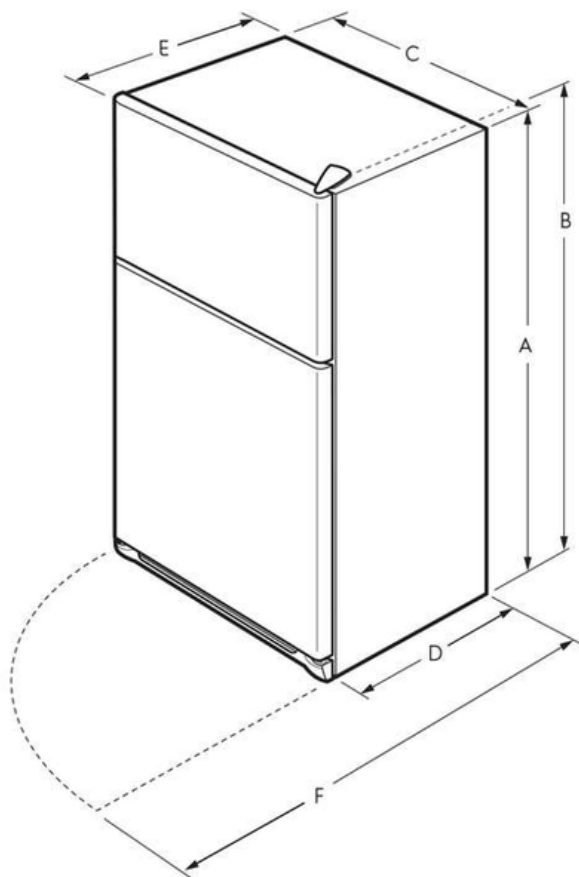

Installation Diagram

A	65 ⁷/₈"
B	66 ³/₈"
C	30"
D	26 ⁵/₈"
E	30 ³/₈"
F	57"