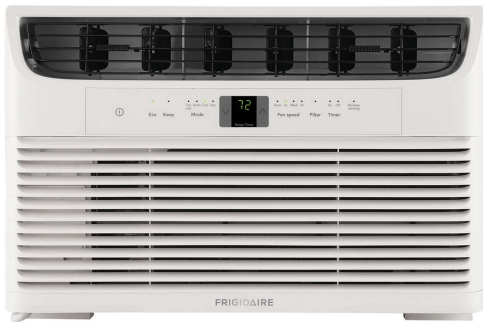

8,000 BTU Window-Mounted Room Air Conditioner

Window Air Conditioner

Available Products: FFRE083WA1, FFRE083WAE

Available Colors: White, White

Version: 10/23

Product Specifications

AC

Air CFM (Low)	149 CFM
Air CFM (Med)	166 CFM
Air CFM (High)	197 CFM
Air Direction Control	Manual
Air Discharge	Front of Unit
Fan Speeds - Cool	3
Fan Speeds - Fan	3
Fresh Air	No
Motor RPM (Low)	1200 RPM
Motor RPM (Med)	1340 RPM
Motor RPM (High)	1540 RPM
Noise Level dBA (Low)	55 dBA
Noise Level dBA (Med)	57 dBA
Noise Level dBA (High)	59 dBA
Cabinet Louvers	Yes
Dust Air Filter	Yes
Exhaust Vent	No
Filter Check Indicator	Yes
Option for Advanced Filtration	No
Rear Grill	No
Supplemental Heat	No
Window Kit	Yes

Functions

24-Hour On/Off Timer	Yes
Auto Fan	Yes
Auto Restart	Yes
Clean Air Ionizer	No
Dry Mode	Yes
Energy Saver	Yes
Low Voltage Start-up	Yes
Sleep Mode	Yes

Dimensions and Volume

Height	13"
Width	18 1/2"
Depth	15 1/2"
Window Width Minimum	24"
Window Width Maximum	36"
Window Height Minimum	14"

Installation

Power Cord Length	78"
-------------------	-----

Performance

Cool Area	350 sq.
BTU (Cool)	8000 BTU
Combined Energy Efficiency Ratio	12.0
Dehumidification - Pints per Hour	1.7
Operating Temperature Low	60 F
Operating Temperature High	90 F