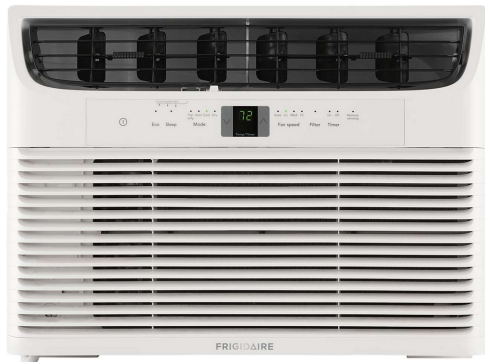

12,000 BTU Window-Mounted Room Air Conditioner

Window Air Conditioner

Available Products: FFRE123WA1, FFRE123WAE

Available Colors: White, White

Version: 10/23

Product Specifications

AC

Air CFM (Low)	244 CFM
Air CFM (Med)	270 CFM
Air CFM (High)	300 CFM
Air Direction Control	Manual
Air Discharge	Front of Unit
Fan Speeds - Cool	3
Fan Speeds - Fan	3
Fresh Air	Yes
Motor RPM (Low)	1310 RPM
Motor RPM (Med)	1450 RPM
Motor RPM (High)	1610 RPM
Noise Level dBA (Low)	58 dBA
Noise Level dBA (Med)	59 dBA
Noise Level dBA (High)	60 dBA
Cabinet Louvers	Yes
Dust Air Filter	Yes
Exhaust Vent	Yes
Filter Check Indicator	Yes
Option for Advanced Filtration	No
Rear Grill	No
Supplemental Heat	No
Window Kit	Yes

Functions

24-Hour On/Off Timer	Yes
Auto Fan	Yes
Auto Restart	Yes
Clean Air Ionizer	No
Dry Mode	Yes
Energy Saver	Yes
Low Voltage Start-up	Yes
Sleep Mode	Yes

Dimensions and Volume

Height	14 1/2"
Width	19"
Depth	21 1/2"
Window Width Minimum	25"
Window Width Maximum	36"
Window Height Minimum	15 1/2"

Installation

Power Cord Length	78"
-------------------	-----

Performance

Cool Area	550 sq.
BTU (Cool)	12000 BTU
Combined Energy Efficiency Ratio	12.0
Dehumidification - Pints per Hour	3.8
Operating Temperature Low	60 F
Operating Temperature High	90 F