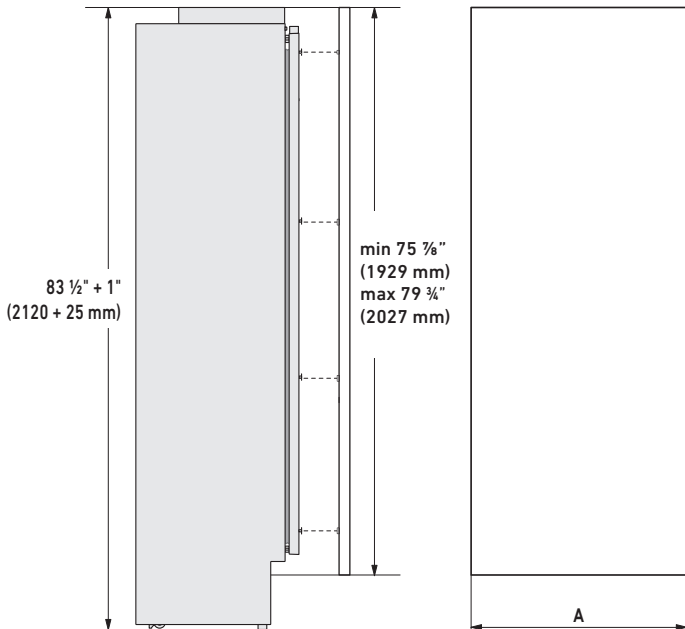

### DIMENSIONS & WEIGHT

Height Of The Product (Minimum)	83 1/2" (2120 mm)
Adjustable Feet Height	up to 1" (25 mm)
Width Of The Product	35 7/8" (912 mm)
Depth Of Product Without Handle	24" (610 mm)
Cut-out Height	84" (2134 mm)
Cut-out Width	36" (914 mm)
Cut-out Depth	min 24" (610 mm) + panel thickness for flush install
Net Weight	401 lbs (182 kg)
Gross Weight	445 lbs (202 kg)

## PRODUCT SPECIFICATIONS AND DIMENSIONS

FRONT VIEW

**A**  
Area to be left clear for the anti-tipping brackets

SIDE VIEW

### CUSTOM PANELS INFORMATION

Serie	A
36"	35 3/4" (908 mm)

### PLINTH SIZE