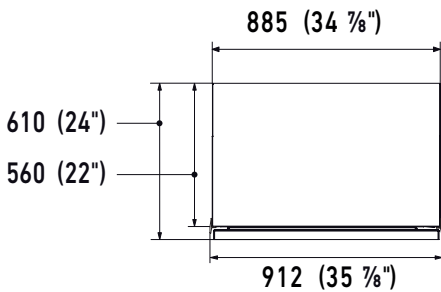

Width of the body of the appliance