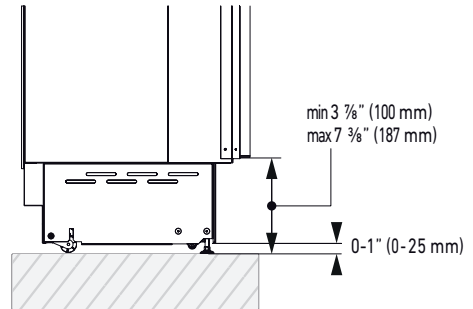

### DIMENSIONS & WEIGHT

Height Of The Product (Minimum)	83 1/2" (2120 mm)
Adjustable Feet Height	up to 1" (25 mm)
Width Of The Product	35 7/8" (912 mm)
Depth Of Product Without Handle	24" (610 mm)
Cut-out Height	84" (2134 mm)
Cut-out Width	36" (914 mm)
Cut-out Depth	min 24" (610 mm) + panel thickness for flush install
Net Weight	401 lbs (182 kg)
Gross Weight	445 lbs (202 kg)

## PRODUCT SPECIFICATIONS AND DIMENSIONS

FRONT VIEW

**A**  
Area to be left clear for the anti-tipping brackets

SIDE VIEW

### CUSTOM PANELS INFORMATION

Serie	A
36"	35 3/4" (908 mm)

### PLINTH SIZE