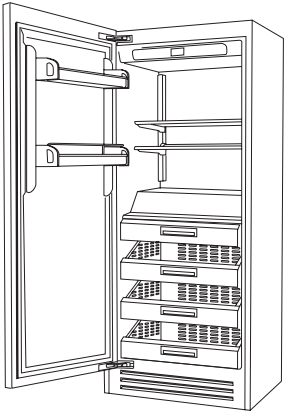

FI36FZC-L02

36", FREEZER, 0FZ Model

FULLY INTEGRATED

INTEGRATED® SERIES

PRODUCT DETAIL

Fhiaba

1D | 1M

freezer

D = door

M = separate microclimates

CAPACITY

Net Capacity	20.14 cuft (570 l)
Upper Compartment Wine Cellar Capacity (Bottles)	N/A
Lower Compartment Wine Cellar Capacity (Bottles)	N/A

TECHNICAL DETAILS

Total Absorbed Current (A)	2.5
Voltage (V)	115
Frequency (Hz)	60
Power Cord Length	78 3/4" (2 m)
Plug Type	Nema 5-15P
Climate Class	SN/T
Refrigerant (Gas)	R600a
Water Connection / Female Attachment	3/4" NPT (1/4" elbow adapter)

EFFICIENCY

Estimated Yearly Electricity Use	670 kwh

DIMENSIONS & WEIGHT

Height Of The Product (Minimum)	83 1/2" (2120 mm)
Adjustable Feet Height	up to 1" (25 mm)
Width Of The Product	35 7/8" (912 mm)
Depth Of Product Without Handle	24" (610 mm)
Cut-out Height	84" (2134 mm)
Cut-out Width	36" (914 mm)
Cut-out Depth	min 24" (610 mm) + panel thickness for flush install
Net Weight	401 lbs (182 kg)
Gross Weight	445 lbs (202 kg)

TEMPERATURE RANGES

Climate Zones	1
Compartment 1 / Upper Temperature	from 34°F(1°C) to 45°F (7°C)
Compartment 2 / Middle Temperature	N/A
Compartment 3 / Low Temperature	N/A