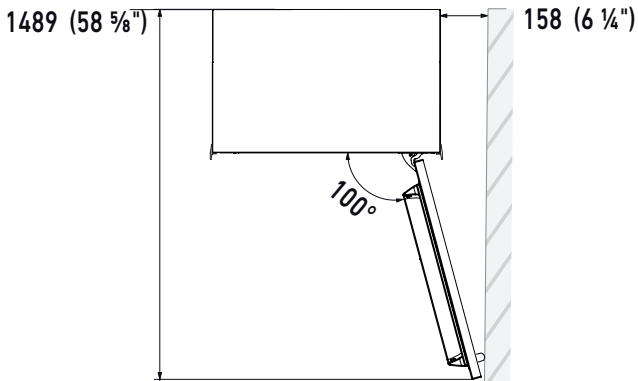

FI36FZC-L02

36", FREEZER, 0FZ Model

FULLY INTEGRATED

INTEGRATED® SERIES

PRODUCT SPECIFICATIONS AND DIMENSIONS

TOP VIEWS

Door swing clearance

Minimum distance from the wall (hinge side)