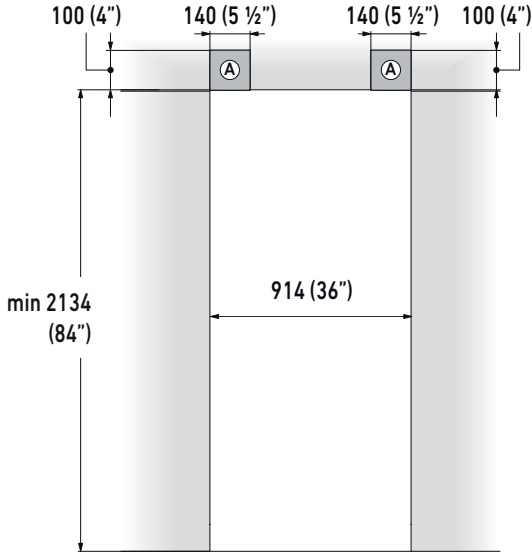

### DIMENSIONS & WEIGHT

Height Of The Product (Minimum)	83 1/2" (2120 mm)
Adjustable Feet Height	up to 1" (25 mm)
Width Of The Product	35 7/8" (912 mm)
Depth Of Product Without Handle	24" (610 mm)
Cut-out Height	84" (2134 mm)
Cut-out Width	36" (914 mm)
Cut-out Depth	min 24" (610 mm) + panel thickness for flush install
Net Weight	401 lbs (182 kg)
Gross Weight	445 lbs (202 kg)

## PRODUCT SPECIFICATIONS AND DIMENSIONS

FRONT VIEW

**A**  
Area to be left clear for the anti-tipping brackets

SIDE VIEW

### CUSTOM PANELS INFORMATION

Serie	A
36"	35 3/4" (908 mm)

### PLINTH SIZE