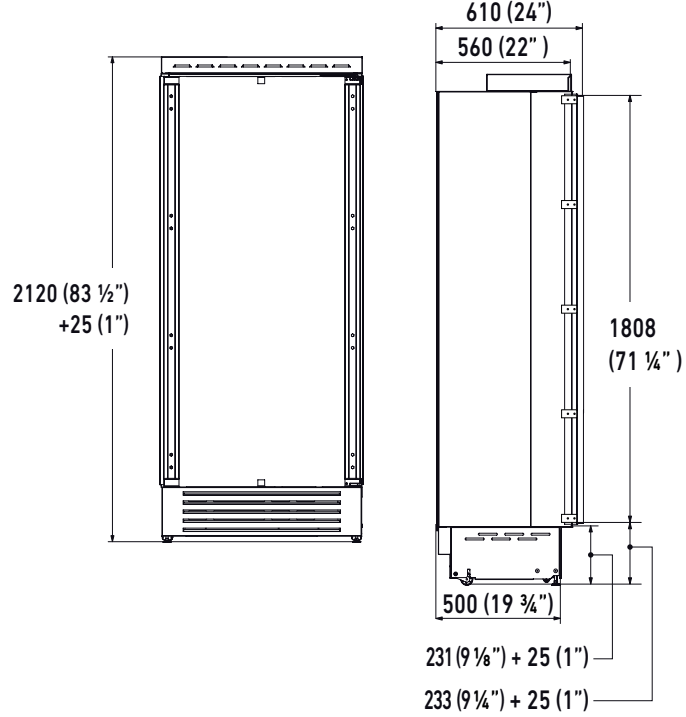

### DIMENSIONS & WEIGHT

Height Of The Product (Minimum)	83 1/2" (2120 mm)
Adjustable Feet Height	up to 1" (25 mm)
Width Of The Product	35 7/8" (912 mm)
Depth Of Product Without Handle	24" (610 mm)
Cut-out Height	84" (2134 mm)
Cut-out Width	36" (914 mm)
Cut-out Depth	min 24" (610 mm) + panel thickness for flush install
Net Weight	401 lbs (182 kg)
Gross Weight	445 lbs (202 kg)

## PRODUCT SPECIFICATIONS AND DIMENSIONS

FRONT VIEW

**A**  
Area to be left clear for the anti-tipping brackets

SIDE VIEW

### CUSTOM PANELS INFORMATION

Serie	A
36"	35 3/4" (908 mm)

## PRODUCT SPECIFICATIONS AND DIMENSIONS