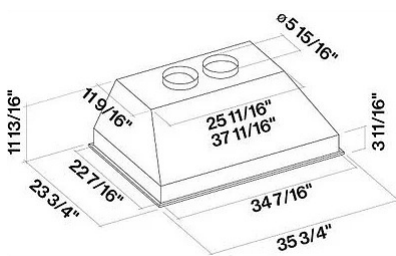

<b>Version</b>	FIMAX34B9SS-3 / Built-in 34" 22" depth (87 cm - 55 cm depth) - 1000 CFM
<b>Collection</b>	Professional

**FEATURES AND PROPERTIES**

<b>Materials/Finishes</b>	Scotch brite stainless steel
<b>Control</b>	Knob control
<b>Ducting type</b>	Extracting/Filtering
<b>Installation type</b>	Insert
<b>Lighting</b>	LED 4x1,2 W - 3200 K
<b>Filters</b>	Charcoal filter (optional) Professional Baffle Filters

Photograph is for information purposes only. May not correspond to the selected version

<b>Ducting type</b>	
<b>Dimensions</b>	34" 22" dept in
<b>Minimum Electric hob distance</b>	21 in
<b>Minimum Gas hob distance</b>	24 in
<b>Notes</b>	Recommended mounting height from cooking surface to hood bottom: 24" - 36"

**ELECTRICAL CONNECTION AND CONSUMPTION**

<b>Maximum consumption</b>	560 W
<b>Voltage/Frequency</b>	110-120V 60Hz
<b>Connection type</b>	Hood comes standard with Nema 5-15P power cord

**BLOWER PERFORMANCE**

<b>Motor</b>	500 CFM
<b>Minimum sound level</b>	0 dB (A)re1pW I.E.C. 60704-2-13
<b>Maximum sound level</b>	0 dB (A)re1pW I.E.C. 60704-2-13

**WEIGHTS AND DIMENSIONS**

<b>Gross weight</b>	67 lbs
<b>Net weight</b>	56 lbs
<b>Volume</b>	13 ft
<b>Packaging dimensions</b>	L 41 x H 18 x D30 in