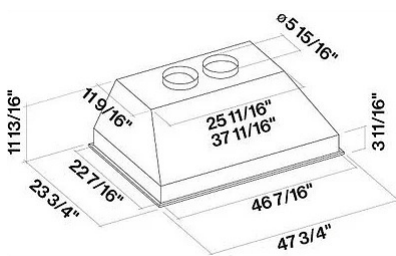

<b>Version</b>	FIMAX46B9SS-3 / Built-in 46" 22" depth (116 cm - 55 cm depth) - 1000 CFM
<b>Collection</b>	Professional

**FEATURES AND PROPERTIES**

<b>Materials/Finishes</b>	Scotch brite stainless steel
<b>Control</b>	Knob control
<b>Ducting type</b>	Extracting/Filtering
<b>Installation type</b>	Insert
<b>Lighting</b>	LED 4x1,2 W - 3200 K
<b>Filters</b>	Charcoal filter (optional) Professional Baffle Filters

Photograph is for information purposes only. May not correspond to the selected version

<b>Ducting type</b>	
<b>Dimensions</b>	46" 22" dept in
<b>Minimum Electric hob distance</b>	21 in
<b>Minimum Gas hob distance</b>	24 in
<b>Notes</b>	Recommended mounting height from cooking surface to hood bottom: 24" - 36"

**ELECTRICAL CONNECTION AND CONSUMPTION**

<b>Maximum consumption</b>	560 W
<b>Voltage/Frequency</b>	110-120V 60Hz
<b>Connection type</b>	Hood comes standard with Nema 5-15P power cord

**BLOWER PERFORMANCE**

<b>Motor</b>	500 CFM
<b>Minimum sound level</b>	0 dB (A)re1pW I.E.C. 60704-2-13
<b>Maximum sound level</b>	0 dB (A)re1pW I.E.C. 60704-2-13

**WEIGHTS AND DIMENSIONS**

<b>Gross weight</b>	78 lbs
<b>Net weight</b>	64 lbs
<b>Volume</b>	16 ft
<b>Packaging dimensions</b>	L 53 x H 18 x D29 in