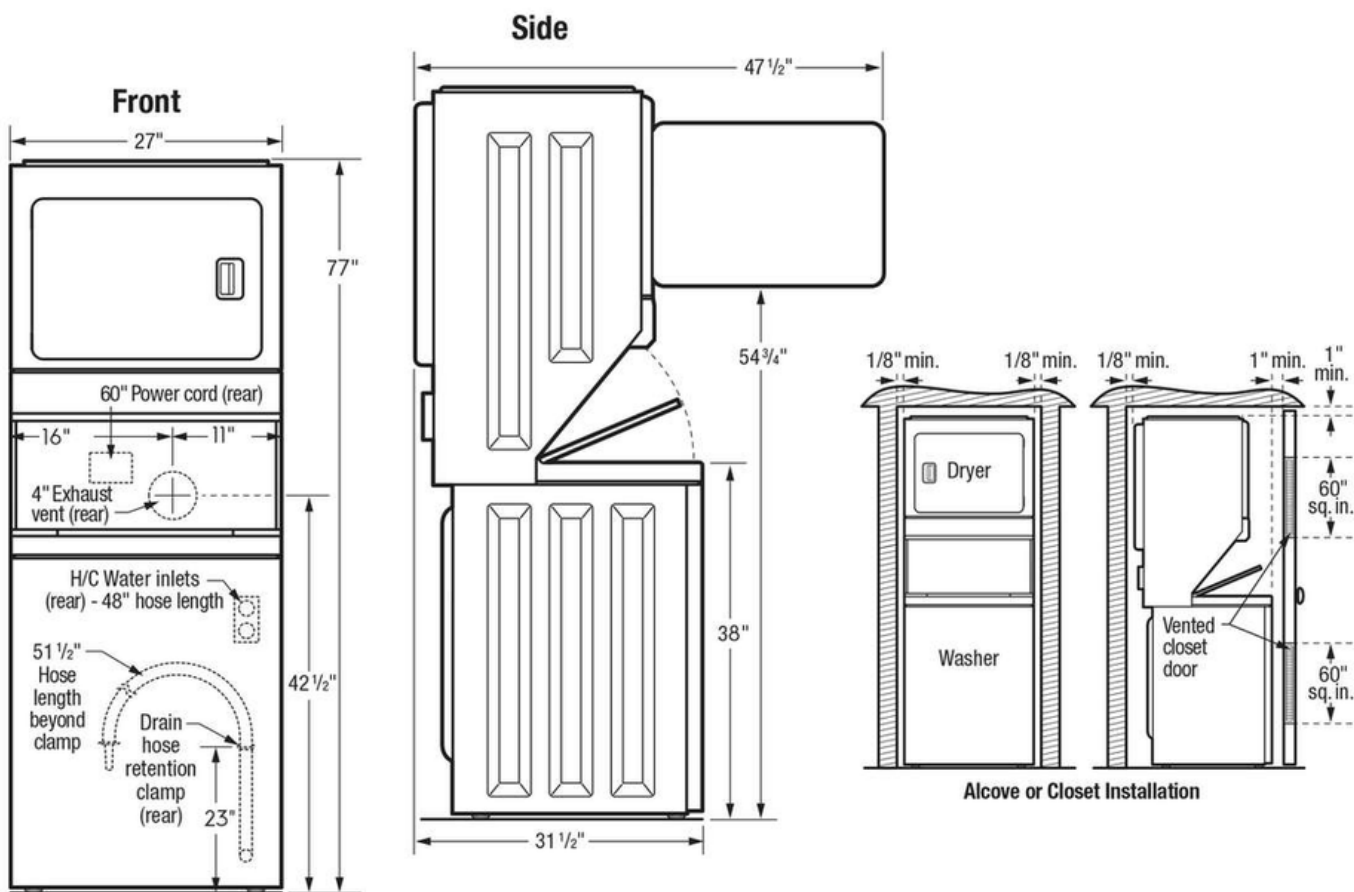

Accessories

Mobile Home Installation

No

Safety Certifications and Approvals

UL Listed

Yes

Installation Diagram

Electric Long Vent Stacked Laundry Center- 3.9 Cu. Ft Washer
and 5.5 Cu. Ft. Dryer Laundry Center