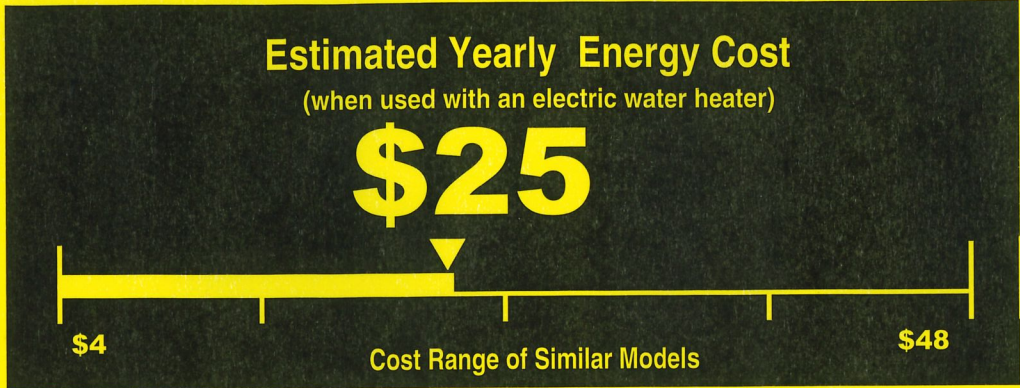

U.S. Government

Federal law prohibits removal of this label before consumer purchase.

ENERGYGUIDE

CLOTHES WASHER
Capacity Class: STANDARD

FRIGIDAIRE
Model(s): FLCE7523AW

Capacity (tub volume): 3.9 cubic feet

Compare ONLY to other labels with yellow numbers.
Labels with yellow numbers are based on the same test procedures

175 kWh
Estimated Yearly Electricity Use

\$15
Estimated Yearly Energy Cost
(when used with a natural gas water heater)

- Your cost will depend on your utility rates and use.
- Cost range based only on STANDARD capacity models.
- Estimated energy cost based on six wash loads a week and a national average electricity cost of 14 cents per kWh and natural gas cost of \$ 1.21 per therm.