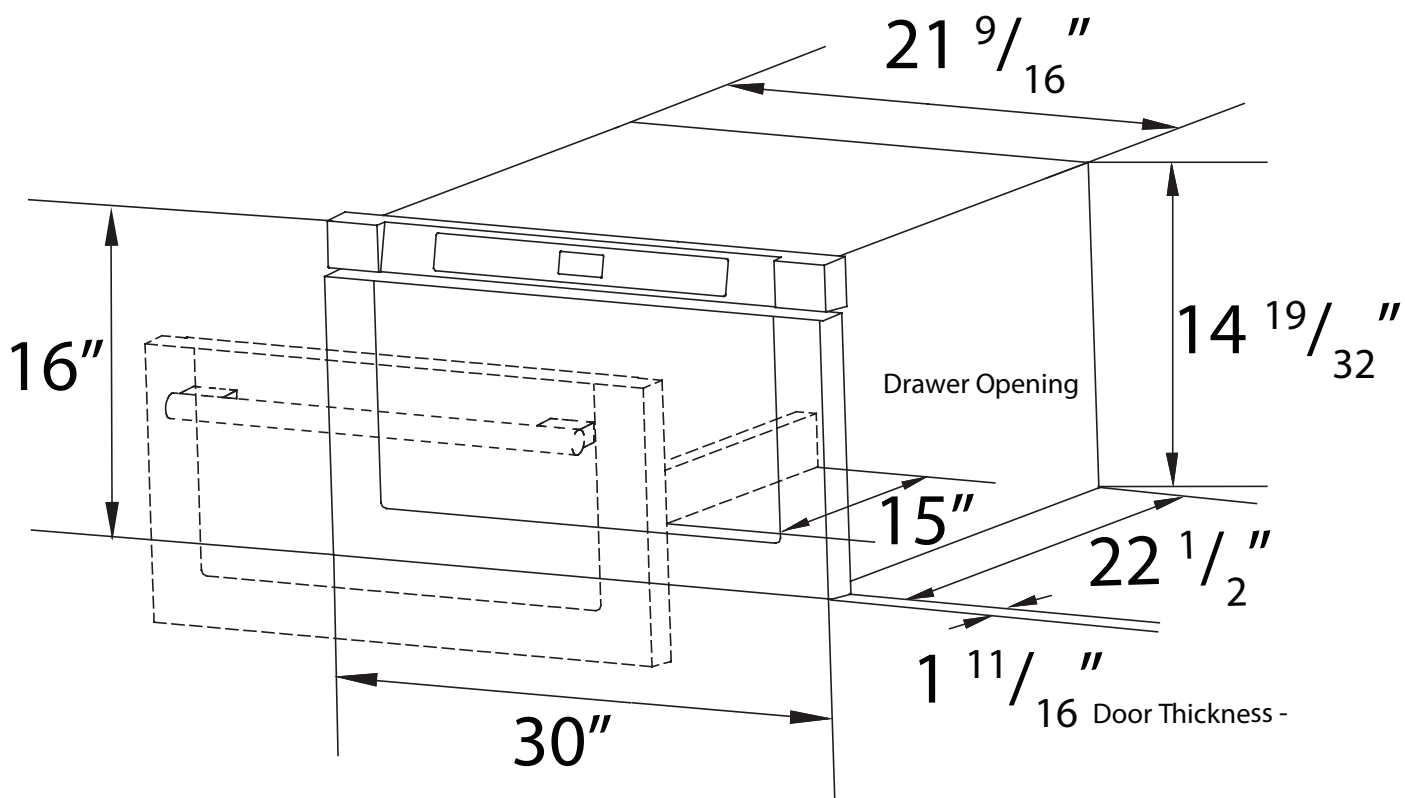

Product Dimensions (WxDxH)(In)	29.9 x 25.2 x 15.7"
Net Weight (Lbs & Kg)	73.4 lbs 33.2kg
Carton Dimensions (WxDxH)(In)	33.5 x 28.5 x 20.5"
Shipping Weight (Lbs)	85 lbs 38.5kg

PRODUCT DIMENSION

CUTOUT DIMENSIONS