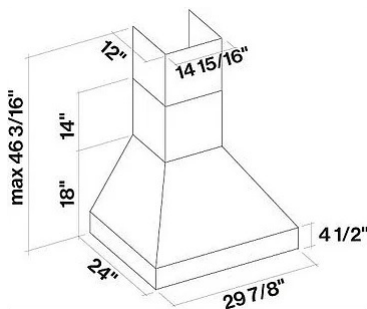

Version FNPYR30W6SS / Wall 30" (76cm) - 600 CFM
Collection Silence - NRS

FEATURES AND PROPERTIES

Materials/Finishes Scotch brite stainless steel (AISI 304)
Technology NRS technology for a quieter kitchen
Features Automatic shut-off timer
 Clean filter reminder
Control Touch control
Ducting type Extracting/Filtering
Installation type Wall
Lighting LED Strip (3000K)
Filters Charcoal filter (optional)
 Professional Baffle Filters
Ducting type
Dimensions 30 in
Minimum Electric hob distance 21 in
Minimum Gas hob distance 25 in
Notes Recommended mounting height from cooking surface to hood bottom: 24" - 35"

BLOWER PERFORMANCE

Motor 600 CFM
Minimum sound level 0 dB (A)re1pW I.E.C. 60704-2-13
Maximum sound level 0 dB (A)re1pW I.E.C. 60704-2-13

WEIGHTS AND DIMENSIONS

Gross weight 109 lbs
Net weight 87 lbs
Volume 25 ft
Packaging dimensions L 41 x H 28 x D39 in