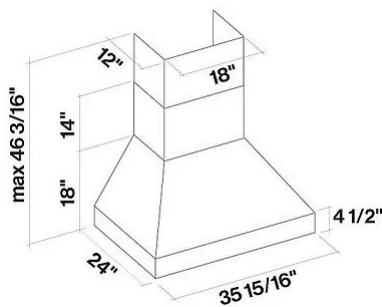

Version FNPYR36W6SS / Wall 36" (90cm) - 600 CFM
Collection Silence - NRS

FEATURES AND PROPERTIES

Materials/Finishes Scotch brite stainless steel (AISI 304)
Technology NRS technology for a quieter kitchen
Features Automatic shut-off timer
 Clean filter reminder
Control Touch control
Ducting type Extracting/Filtering
Installation type Wall
Lighting LED Strip (3000K)
Filters Charcoal filter (optional)
 Professional Baffle Filters
Ducting type
Dimensions 36 in
Minimum Electric hob distance 21 in
Minimum Gas hob distance 25 in
Notes Recommended mounting height from cooking surface to hood bottom: 24" - 35"

BLOWER PERFORMANCE

Motor 600 CFM
Minimum sound level 0 dB (A)re1pW I.E.C. 60704-2-13
Maximum sound level 0 dB (A)re1pW I.E.C. 60704-2-13

WEIGHTS AND DIMENSIONS

Gross weight 117 lbs
Net weight 96 lbs
Volume 25 ft
Packaging dimensions L 41 x H 28 x D39 in