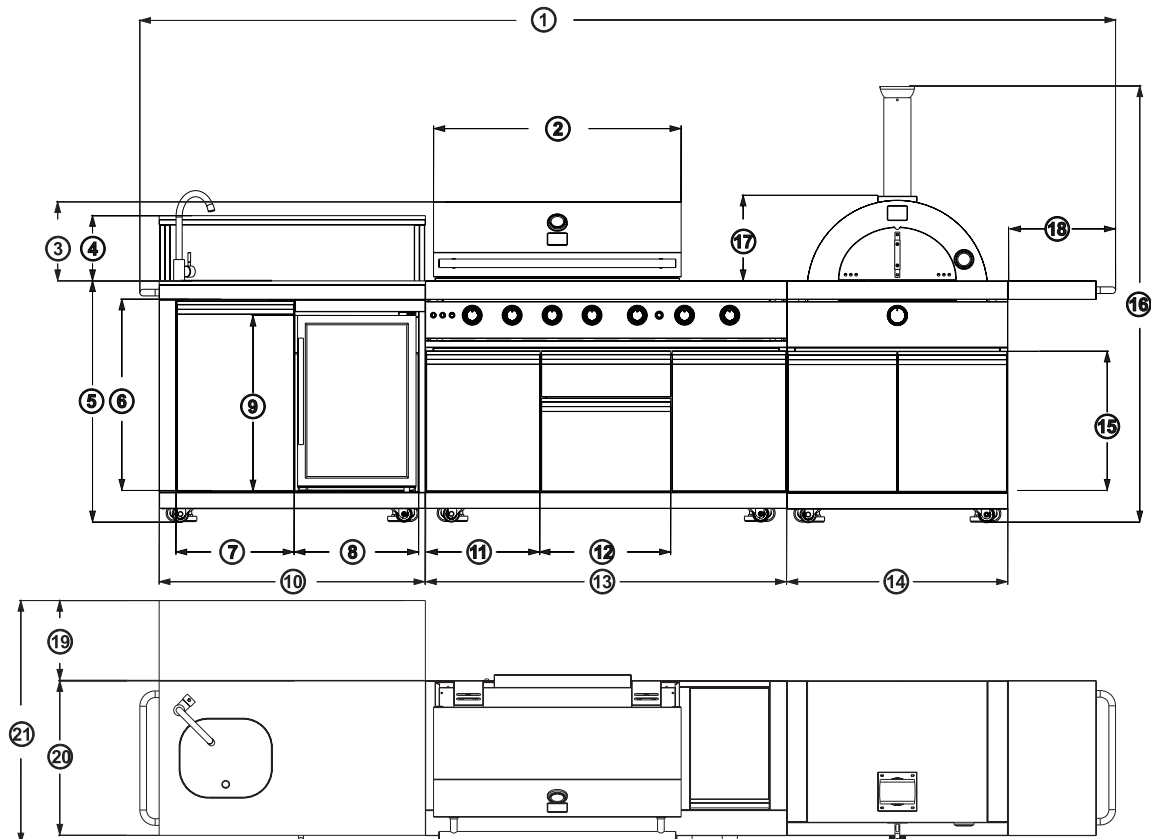

## BBQ Module

Number of Burners	4
BBQ Burner BTU Output (Per Burner)	12,000
BBQ Burner Material	Stainless-Steel 304
Infrared Included	Yes
Number of Infrared Burner	2
Infrared Burner Material	Ceramic
Infrared Burner BTU Output (Per Burner)	
Main Burner	13,000
Rear Burner	13,600
Side Burner Included	Yes
Side Burner BTU Output (Per Burner)	13000
Side Burner Material	Cast-Iron, Brass
BBQ Inner Dimension (WxDxH-INCH)	33.6" x 18.25" x 11.5"
Cooking Grate Material	Stainless-Steel 304
Warming Rack Included	Yes
Warming Rack Material	Stainless-Steel 304
Warming Rack Dimensions (WxD-Inch)	33.3" x 6"
BBQ Side Table Included	Yes
BBQ Foldable Side Table	Yes
BBQ Side Table Dimensions (WxD-Inch)	13" x 23"
Flame Tamer Included	Yes
Flame Tamer Material	Stainless-Steel
Number of drawers	2
Interior Light Included	Yes
Number of Lights	2
Interior Light(s) Type	Halogen

## SINK MODULE

Outdoor Sink Included	Yes
Outdoor Faucet Included	Yes
Outdoor Sink Material	Stainless-Steel 304
Sink Dimension (WxDxH)	11.3" x 13.3" x 7.2"
Refrigerator Included	Yes
Refrigerator Dimensions (WxDxH)	17.5" x 18.1" x 26.6"
Interior Light Included	Yes
Cutting Board Included	Yes
Sink Installation Type	Hose
Trash Bin Drawer Included	Yes

### PIZZA MODULE

Pizza Oven BTU Output	19,000
Pizza Oven Fuel Type	Gas
Pizza Oven Ignition Type	Electronic
Pizza Stone Included	Yes
Pizza Stone Dimensions (WxD-Inch)	15.7" x 15.7"

### PRODUCT DIMENSION

**PRODUCT DIMENSION**

1	2	3	4	5	6	7	8	9	10
Overall Length	Length BBQ hood	Height hood	Height bar from table to table	Height from floor to table	Height fridge cabinet	Length fridge cabinet door	Length fridge	Height Fridge	Length fridge module
144 3/8"	36 5/8"	11 23/32"	9 23/32"	35 5/8"	28 17/32"	17 1/4"	17 17/32"	26 3/16"	39 3/8"
366.7cm	93cm	29.7 cm	24.5cm	90.5cm	72.5cm	43.8cm	44.5cm	66.5cm	100cm