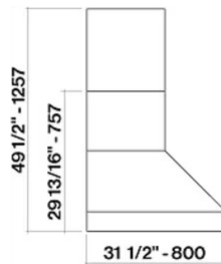

Version FOPYR42W12OS / Wall 42" (106 cm) - 1200 CFM
Collection Outdoor

FEATURES AND PROPERTIES

Materials/Finishes Scotch brite stainless steel (AISI 304)
Control Knob control
Ducting type Extracting/Filtering
Chimney Optional Chimney
Installation type Wall
Lighting LED Strip (3000K)
Filters Professional Baffle Filters
Ducting type
Dimensions 42 in

WEIGHTS AND DIMENSIONS

Gross weight 118 lbs
Net weight 103 lbs
Volume 31 ft
Packaging dimensions L 53 x H 36 x D29 in

Lateral view

Top view