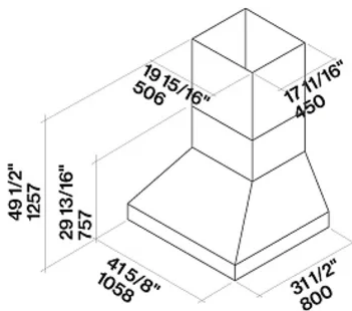

Version FOPYR42W12OS / Wall 42" (106 cm) - 1200 CFM
Collection Outdoor

FEATURES AND PROPERTIES

Materials/Finishes Scotch brite stainless steel (AISI 304)
Control Knob control
Ducting type Extracting/Filtering
Chimney Optional Chimney
Installation type Wall
Lighting LED Strip (3000K)
Filters Professional Baffle Filters
Ducting type
Dimensions 42 in

WEIGHTS AND DIMENSIONS

Gross weight 118 lbs
Net weight 103 lbs
Volume 31 ft
Packaging dimensions L 53 x H 36 x D29 in

Lateral view

Top view