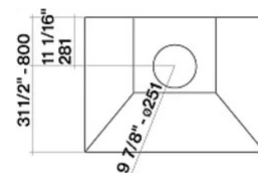

Version FOPYR42W12OS / Wall 42" (106 cm) - 1200 CFM
Collection Outdoor

FEATURES AND PROPERTIES

Materials/Finishes Scotch brite stainless steel (AISI 304)
Control Knob control
Ducting type Extracting/Filtering
Chimney Optional Chimney
Installation type Wall
Lighting LED Strip (3000K)
Filters Professional Baffle Filters
Ducting type
Dimensions 42 in

WEIGHTS AND DIMENSIONS

Gross weight 118 lbs
Net weight 103 lbs
Volume 31 ft
Packaging dimensions L 53 x H 36 x D29 in

Lateral view

Top view