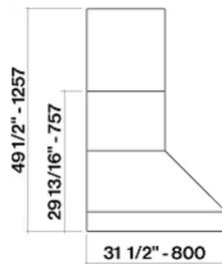

Version FOPYR48W12OS / Wall 48" (120 cm) - 1200 CFM
Collection Outdoor

FEATURES AND PROPERTIES

Materials/Finishes Scotch brite stainless steel (AISI 304)
Control Knob control
Ducting type Extracting/Filtering
Chimney Optional Chimney
Installation type Wall
Lighting LED Strip (3000K)
Filters Professional Baffle Filters
Ducting type
Dimensions 48 in

WEIGHTS AND DIMENSIONS

Gross weight 124 lbs
Net weight 108 lbs
Volume 31 ft
Packaging dimensions L 53 x H 36 x D29 in

Lateral view

Top view