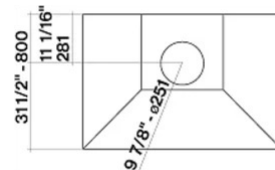

Version FOPYR48W12OS / Wall 48" (120 cm) - 1200 CFM
Collection Outdoor

FEATURES AND PROPERTIES

Materials/Finishes Scotch brite stainless steel (AISI 304)
Control Knob control
Ducting type Extracting/Filtering
Chimney Optional Chimney
Installation type Wall
Lighting LED Strip (3000K)
Filters Professional Baffle Filters
Ducting type
Dimensions 48 in

WEIGHTS AND DIMENSIONS

Gross weight 124 lbs
Net weight 108 lbs
Volume 31 ft
Packaging dimensions L 53 x H 36 x D29 in

Lateral view

Top view