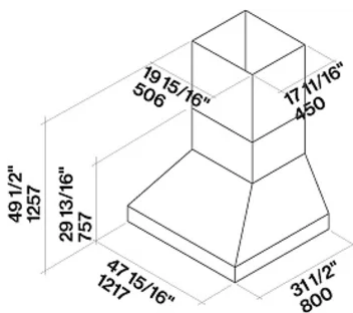

Version FOPYR48W12OS / Wall 48" (120 cm) - 1200 CFM
Collection Outdoor

FEATURES AND PROPERTIES

Materials/Finishes Scotch brite stainless steel (AISI 304)
Control Knob control
Ducting type Extracting/Filtering
Chimney Optional Chimney
Installation type Wall
Lighting LED Strip (3000K)
Filters Professional Baffle Filters
Ducting type
Dimensions 48 in

WEIGHTS AND DIMENSIONS

Gross weight 124 lbs
Net weight 108 lbs
Volume 31 ft
Packaging dimensions L 53 x H 36 x D29 in

Lateral view

Top view