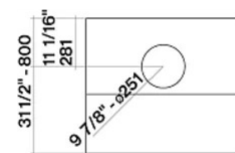

WEIGHTS AND DIMENSIONS

Gross weight 98 lbs
Net weight 83 lbs
Volume 25 ft
Packaging dimensions L 41 x H 36 x D30 in

Lateral view

Top view

Optional chimney

OPTIONAL ACCESSORIES

Code	Description
KCPHN.001#IF	Zeus Outdoor Stainless steel Chimney 36"
