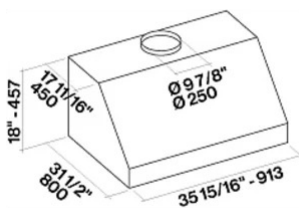

Version FOZEU36W12OS / Wall 36" (90 cm) - 1200 CFM
Collection Outdoor

FEATURES AND PROPERTIES

Materials/Finishes Scotch brite stainless steel (AISI 304)
Control Knob control
Ducting type Extracting/Filtering
Chimney Optional Chimney
Installation type Wall
Lighting LED Strip (3000K)
Filters Professional Baffle Filters
Ducting type
Dimensions 36 in

WEIGHTS AND DIMENSIONS

Gross weight 98 lbs
Net weight 83 lbs
Volume 25 ft
Packaging dimensions L 41 x H 36 x D30 in

Lateral view

Top view

Optional chimney

OPTIONAL ACCESSORIES

Code	Description
KCPHN.001#IF	Zeus Outdoor Stainless steel Chimney 36"
