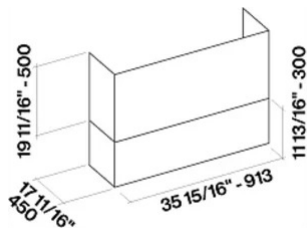

Version FOZEU36W12OS / Wall 36" (90 cm) - 1200 CFM
Collection Outdoor

FEATURES AND PROPERTIES

Materials/Finishes Scotch brite stainless steel (AISI 304)
Control Knob control
Ducting type Extracting/Filtering
Chimney Optional Chimney
Installation type Wall
Lighting LED Strip (3000K)
Filters Professional Baffle Filters
Ducting type
Dimensions 36 in

WEIGHTS AND DIMENSIONS

Gross weight 98 lbs
Net weight 83 lbs
Volume 25 ft
Packaging dimensions L 41 x H 36 x D30 in

Lateral view

Top view

Optional chimney

OPTIONAL ACCESSORIES

Code	Description
KCPHN.001#IF	Zeus Outdoor Stainless steel Chimney 36"
