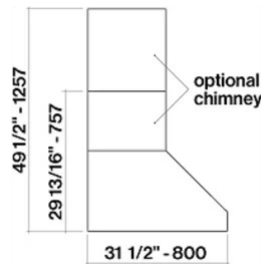

Version FOZEU36W12OS / Wall 36" (90 cm) - 1200 CFM
Collection Outdoor

FEATURES AND PROPERTIES

Materials/Finishes Scotch brite stainless steel (AISI 304)
Control Knob control
Ducting type Extracting/Filtering
Chimney Optional Chimney
Installation type Wall
Lighting LED Strip (3000K)
Filters Professional Baffle Filters
Ducting type
Dimensions 36 in

Photograph is for information purposes only. May not correspond to the selected version

ELECTRICAL CONNECTION AND CONSUMPTION

Maximum consumption 680 W
Voltage/Frequency 110-120V 60Hz

BLOWER PERFORMANCE

Motor 2x600 CFM
Minimum sound level 0 dB (A)re1pW I.E.C. 60704-2-13
Maximum sound level 0 dB (A)re1pW I.E.C. 60704-2-13

WEIGHTS AND DIMENSIONS

Gross weight 98 lbs
Net weight 83 lbs
Volume 25 ft
Packaging dimensions L 41 x H 36 x D30 in

Lateral view

Top view

Optional chimney

OPTIONAL ACCESSORIES

Code	Description
KCPHN.001#IF	Zeus Outdoor Stainless steel Chimney 36"
