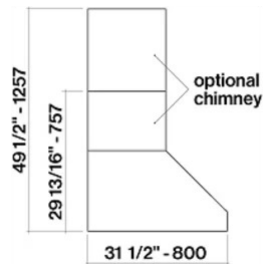

Version FOZEU42W12OS / Wall 42" (106 cm) - 1200 CFM
Collection Outdoor

FEATURES AND PROPERTIES

Materials/Finishes Scotch brite stainless steel (AISI 304)
Control Knob control
Ducting type Extracting/Filtering
Chimney Optional Chimney
Installation type Wall
Lighting LED Strip (3000K)
Filters Professional Baffle Filters
Ducting type
Dimensions 42 in

Photograph is for information purposes only. May not correspond to the selected version

ELECTRICAL CONNECTION AND CONSUMPTION

Maximum consumption 680 W
Voltage/Frequency 110-120V 60Hz

BLOWER PERFORMANCE

Motor 2x600 CFM
Minimum sound level 0 dB (A)re1pW I.E.C. 60704-2-13
Maximum sound level 0 dB (A)re1pW I.E.C. 60704-2-13

WEIGHTS AND DIMENSIONS

Gross weight 112 lbs
Net weight 96 lbs
Volume 31 ft
Packaging dimensions L 53 x H 36 x D29 in

Optional chimney

OPTIONAL ACCESSORIES

Code	Description
KCPHN.002#IF	Zeus Outdoor Stainless steel Chimney 42"