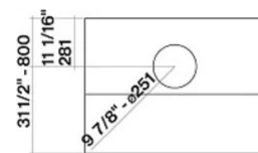

WEIGHTS AND DIMENSIONS

Gross weight 112 lbs
Net weight 96 lbs
Volume 31 ft
Packaging dimensions L 53 x H 36 x D29 in

Optional chimney

OPTIONAL ACCESSORIES

Code	Description
KCPHN.002#IF	Zeus Outdoor Stainless steel Chimney 42"