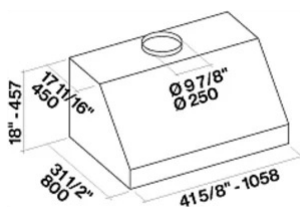

Version FOZEU42W12OS / Wall 42" (106 cm) - 1200 CFM
Collection Outdoor

FEATURES AND PROPERTIES

Materials/Finishes Scotch brite stainless steel (AISI 304)
Control Knob control
Ducting type Extracting/Filtering
Chimney Optional Chimney
Installation type Wall
Lighting LED Strip (3000K)
Filters Professional Baffle Filters
Ducting type
Dimensions 42 in

WEIGHTS AND DIMENSIONS

Gross weight 112 lbs
Net weight 96 lbs
Volume 31 ft
Packaging dimensions L 53 x H 36 x D29 in

Optional chimney

OPTIONAL ACCESSORIES

Code	Description
KCPHN.002#IF	Zeus Outdoor Stainless steel Chimney 42"