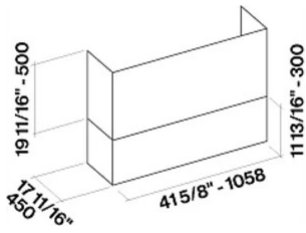

Version FOZEU42W12OS / Wall 42" (106 cm) - 1200 CFM
Collection Outdoor

FEATURES AND PROPERTIES

Materials/Finishes Scotch brite stainless steel (AISI 304)
Control Knob control
Ducting type Extracting/Filtering
Chimney Optional Chimney
Installation type Wall
Lighting LED Strip (3000K)
Filters Professional Baffle Filters
Ducting type
Dimensions 42 in

WEIGHTS AND DIMENSIONS

Gross weight 112 lbs
Net weight 96 lbs
Volume 31 ft
Packaging dimensions L 53 x H 36 x D29 in

Optional chimney

OPTIONAL ACCESSORIES

Code	Description
KCPHN.002#IF	Zeus Outdoor Stainless steel Chimney 42"