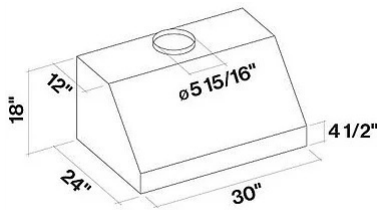

Version	FP18P30W6SS-3 / Pro Series 18 30" (76cm) - 600 CFM
Collection	Professional

FEATURES AND PROPERTIES

Materials/Finishes	Scotch brite stainless steel
Control	Knob control
Ducting type	Extracting/Filtering
Installation type	Wall
Lighting	Led 2x1,2 W - 3200 K
Filters	Professional Baffle Filters
Ducting type	
Dimensions	30 in
Notes	Recommended mounting height from cooking surface to hood bottom: 24" - 35"

WEIGHTS AND DIMENSIONS

Gross weight	61 lbs
Net weight	49 lbs
Volume	15 ft
Packaging dimensions	L 40 x H 28 x D24 in

OPTIONAL ACCESSORIES

Code	Description
KACL.815	Protective cleaning cloths for stainless steel (box 10 pcs)
101080195	Metallic filter
KCPHN.004#3F	Zeus Stainless steel Chimney 30"/76cm