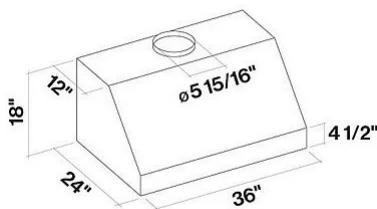

<b>Version</b>	FP18P36W6SS-3 / Pro series 18 36" (90 cm) - 600 CFM
<b>Collection</b>	Professional

**FEATURES AND PROPERTIES**

<b>Materials/Finishes</b>	Scotch brite stainless steel
<b>Control</b>	Knob control
<b>Ducting type</b>	Extracting/Filtering
<b>Installation type</b>	Wall
<b>Lighting</b>	LED
<b>Filters</b>	Professional Baffle Filters
<b>Ducting type</b>	
<b>Dimensions</b>	36 in
<b>Notes</b>	Recommended mounting height from cooking surface to hood bottom: 24" - 35"

Photograph is for information purposes only. May not correspond to the selected version

**ELECTRICAL CONNECTION AND CONSUMPTION**

<b>Maximum consumption</b>	280 W
<b>Voltage/Frequency</b>	110-120V 60Hz

**BLOWER PERFORMANCE**

<b>Motor</b>	500 CFM
<b>Minimum sound level</b>	0 dB (A)re1pW I.E.C. 60704-2-13
<b>Maximum sound level</b>	0 dB (A)re1pW I.E.C. 60704-2-13

**WEIGHTS AND DIMENSIONS**

<b>Gross weight</b>	69 lbs
<b>Net weight</b>	57 lbs
<b>Volume</b>	15 ft
<b>Packaging dimensions</b>	L 40 x H 28 x D24 in