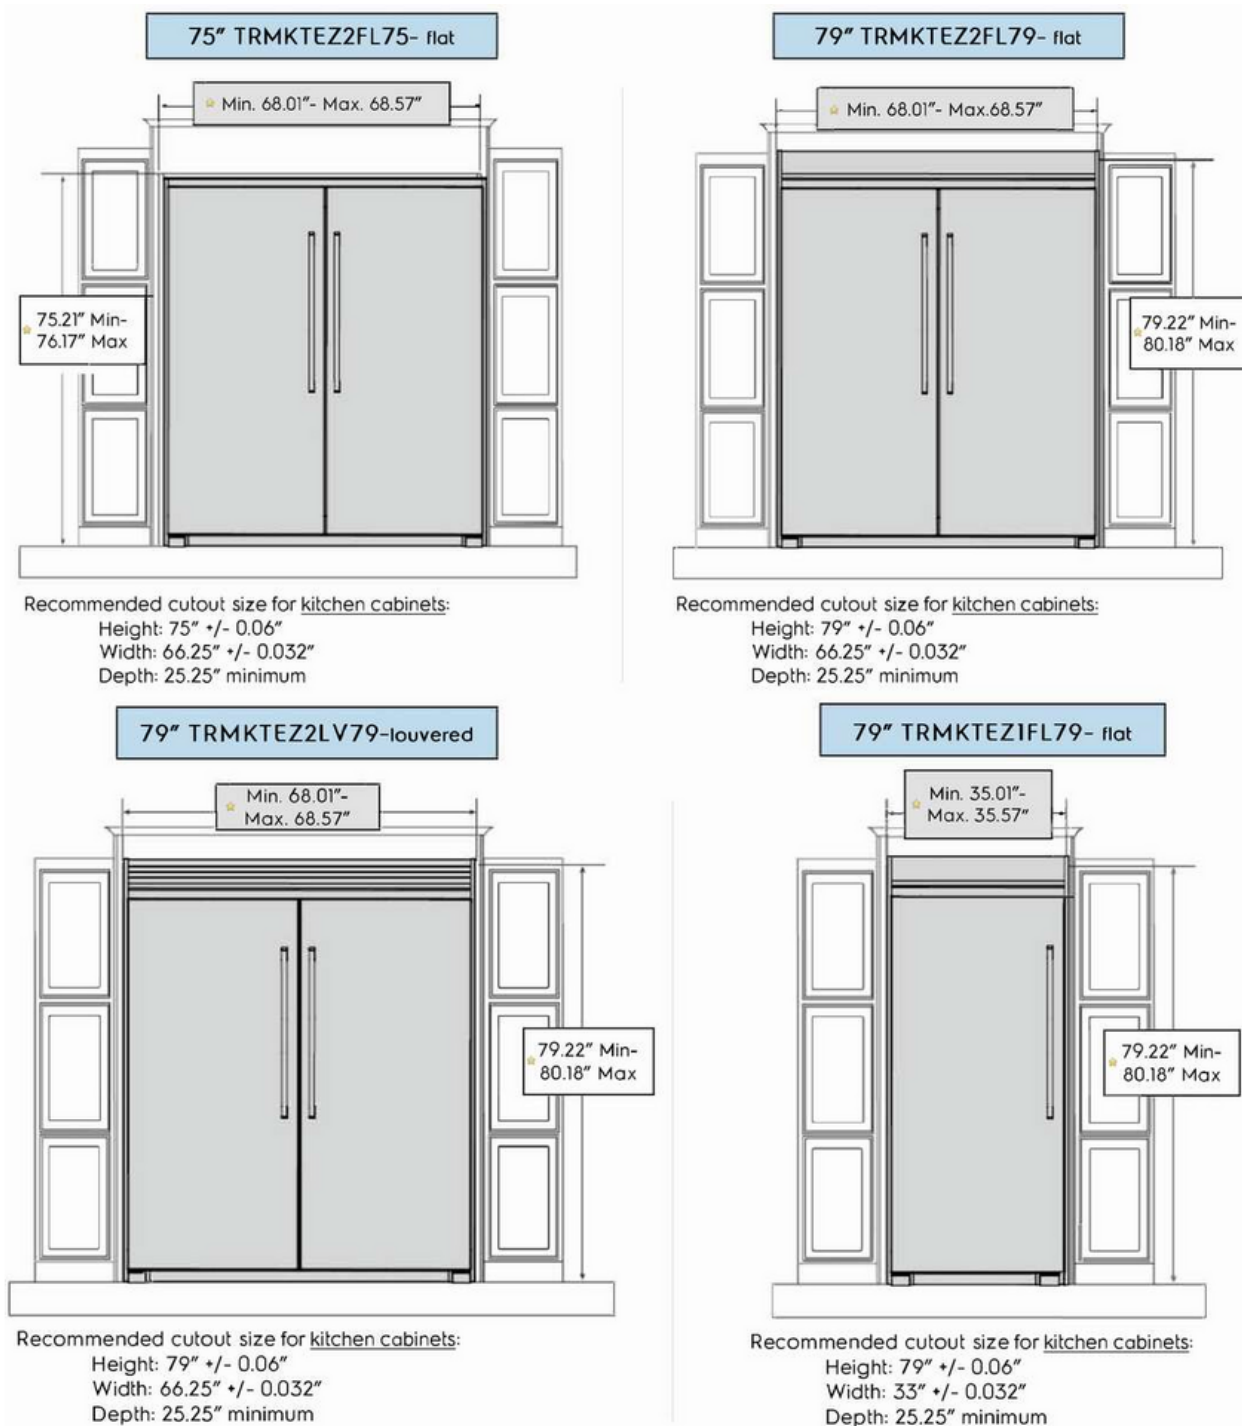

19 Cu. Ft. Single-Door Freezer

All Freezer

Available Products: PPFU19F8WF

Available Colors: Stainless Steel

Version: 07/23

## Product Specifications

<b>Freezer</b>		<b>Ice Maker</b>	
Air Filter	Yes	Filter Ice Kit Included	Yes
Baskets / Bins Color	Smokey	Ice Maker	Yes
Door Bin Color	Smokey	Ice Maker Location	Middle of the Freezer
Interior Lighting	LED	Ice Shape	Pyramid
Shelf Material	Glass	<b>Dimensions and Volume</b>	
Soft Freeze Zone	Yes	Height With Hinge	72 1/2"
Number of Adjustable Door Bins	4	Height Without Hinge	71 1/2"
Total Number of Door Bins	4	Width of Cabinet	32 7/8"
Number of Adjustable Shelves	2	Depth With Door	27"
Number of Fixed Shelves	1	Depth With Door 90° Open	58 1/4"
Number of Pull Out Shelves	1	Freezer Capacity	18.9 Cu. Ft.
Total Number of Shelves	4	<b>General Specifications</b>	
Number of Drawers	2	Annual Energy	547 kWh
<b>Controls</b>		Condenser Type	Dynamic
Air Filter Indicator	Yes	Cooling System	Single Evaporator
Digital Display	Yes	Leveling Legs	Yes
Door Ajar Alarm	Yes	Prop 65 Label	Yes
High Temp Alarm	Yes	Refrigerant Type	R-600A
Ice Maker On/Off	Yes	Warranty - Labor	2 Years
Power Failure Alarm	Yes	Warranty - Parts	2 Years
Sabbath Mode	Yes	<b>Safety Certifications and Approvals</b>	
Vacation Mode	Yes	CSA Listed	Yes
<b>Electrical Specifications</b>			
Minimum Circuit Required	15 Amps		
<b>Performance Certifications and Approvals</b>			
ENERGY STAR Certified	Yes		

## Installation Diagram

✦ Denotes trim kit dimensions only

\*\* For replacement business, we can accommodate a 66" cutout width, but it will be a very tight fit.