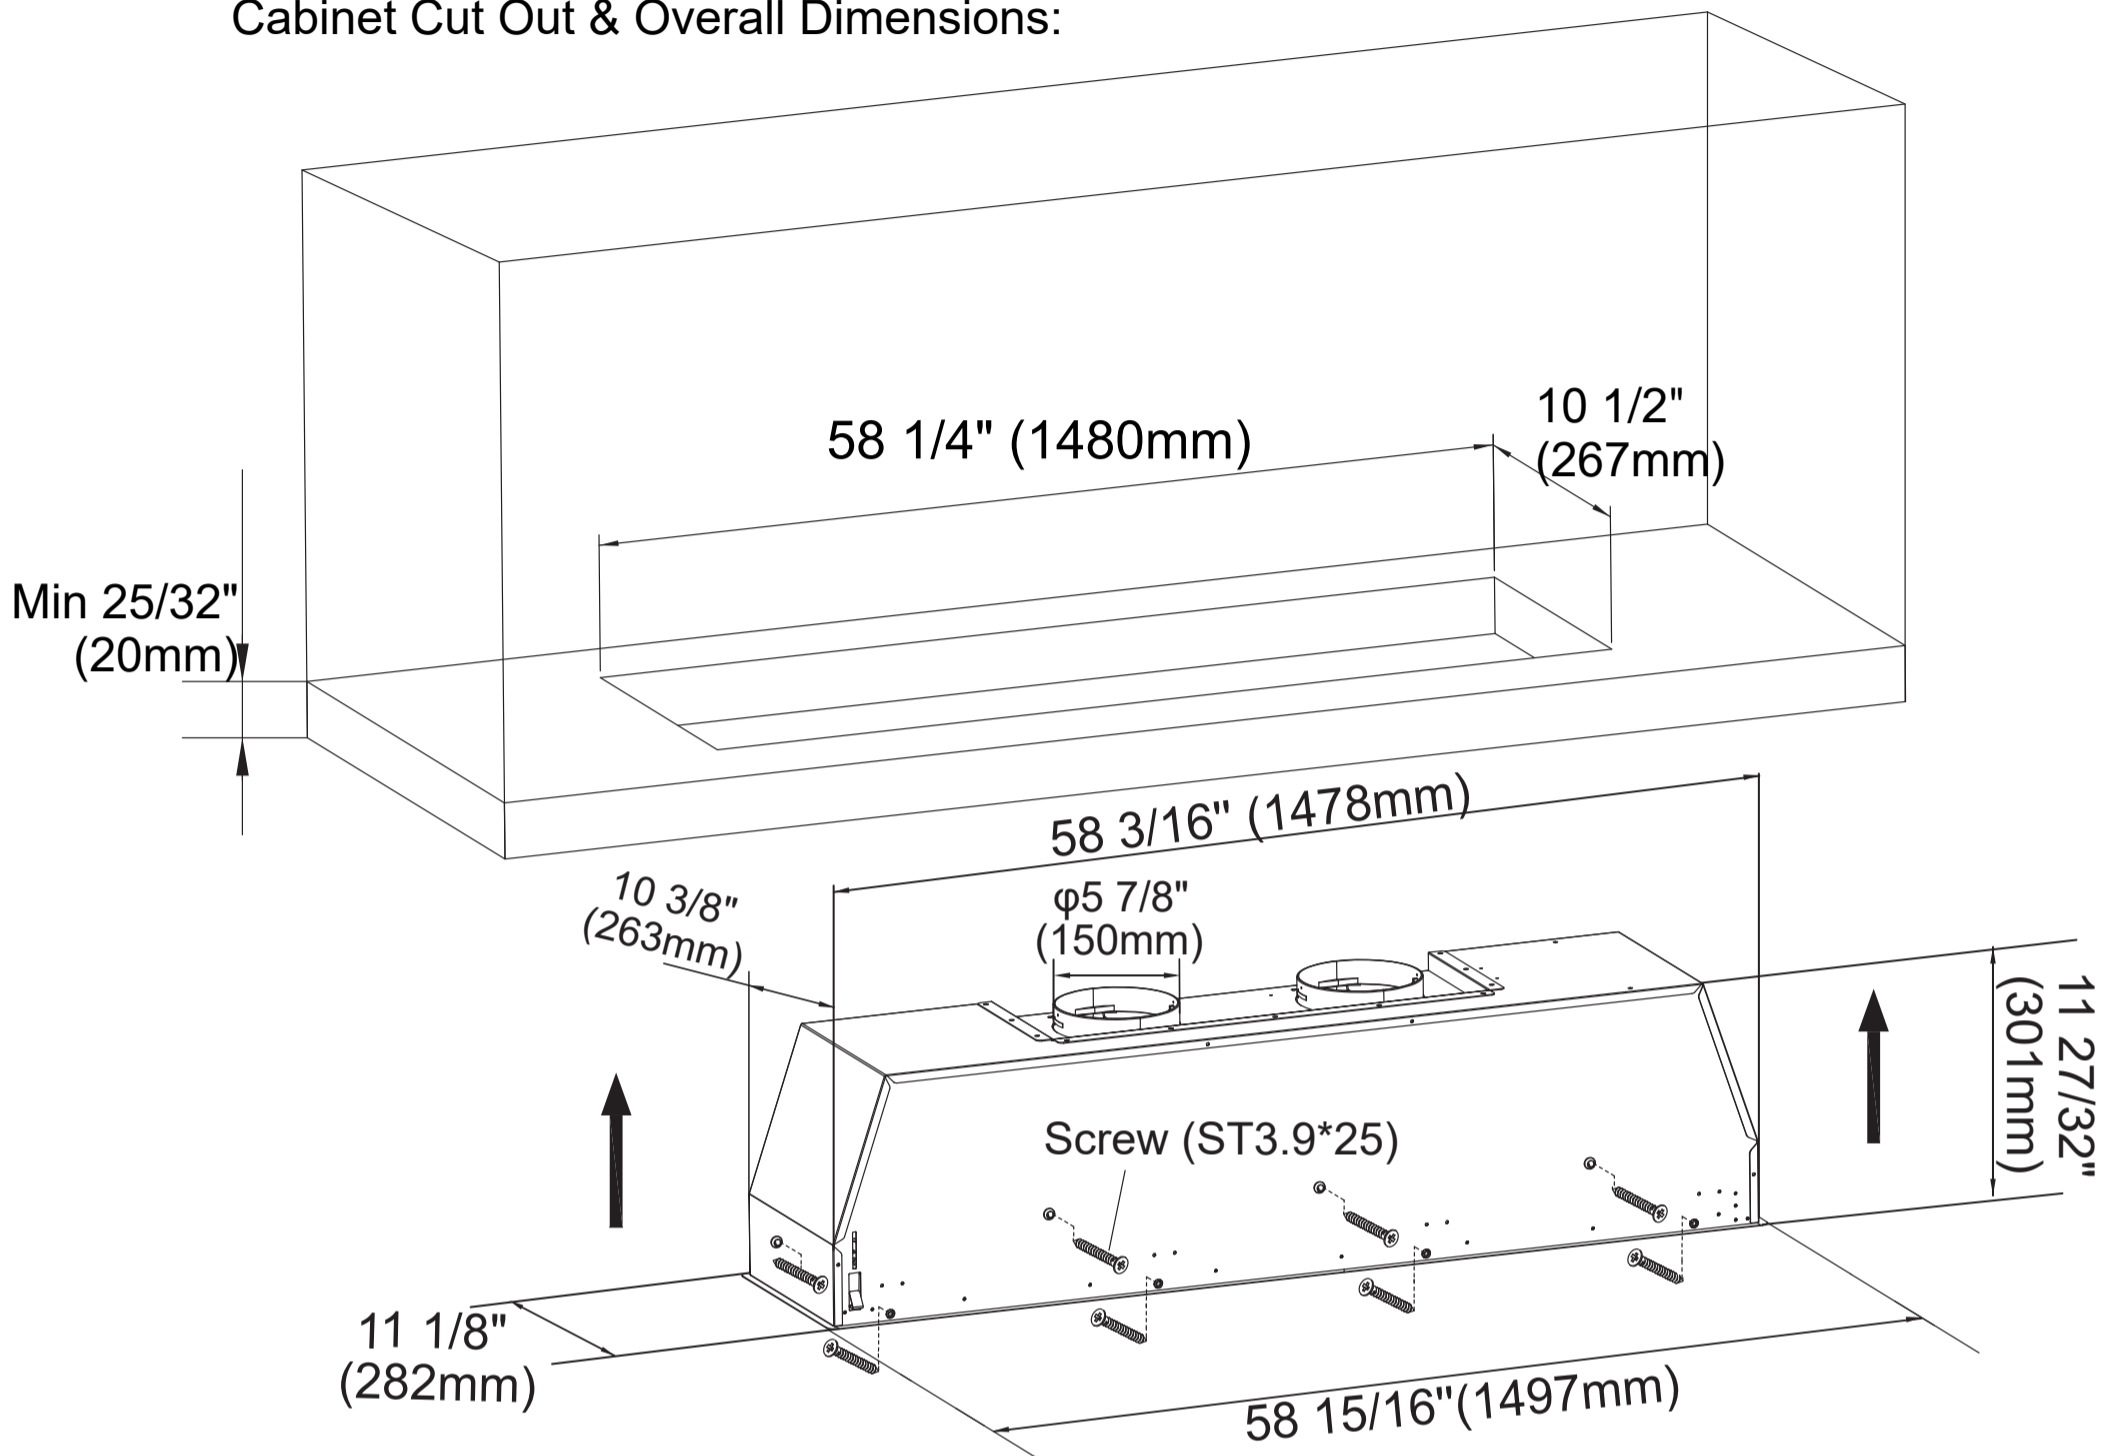

FRHRE5346-60

Cabinet Cut Out & Overall Dimensions:

View From the Top (Vents & Power Cord Location)