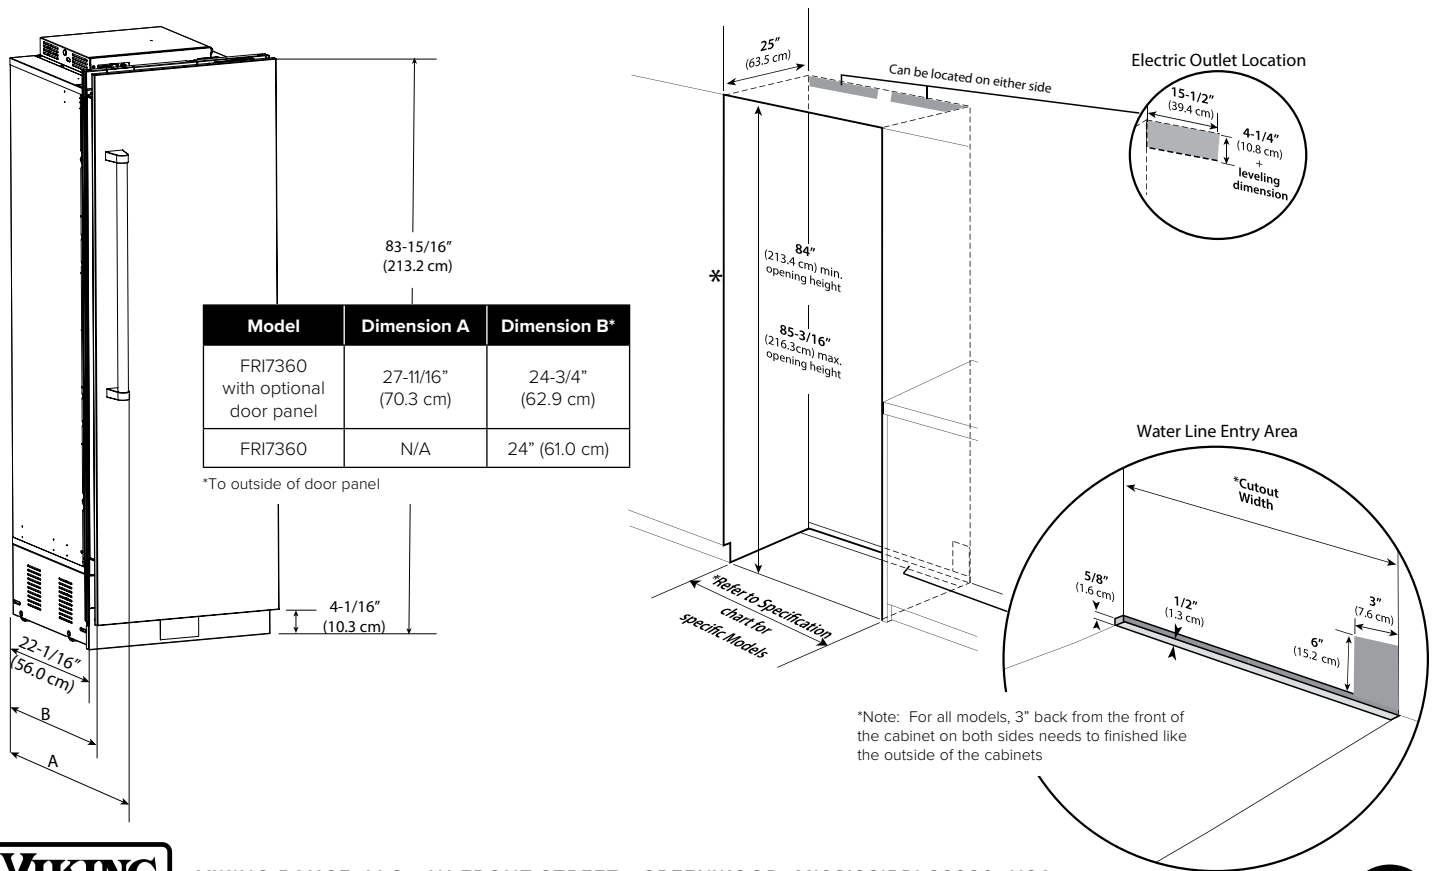

7 SERIES INTEGRATED 36"W. ALL REFRIGERATOR

Viking 7 Series – FRI

36" INTEGRATED ALL REFRIGERATOR		
DESCRIPTION	FRI7360 (WITH OPTIONAL DOOR PANEL)	FRI7360 (WITH CUSTOM PANEL)
Overall Width	36" (91.4 cm)	
Overall Height (from bottom)	83-15/16" (213.2 cm) min to 84-3/4" (215.7 cm) max	
Overall Depth from rear	To front edge kickplate: 22-1/16" (56.0 cm) To front of door panel: 24-3/4" (62.9 cm)	
	To front of handle endcap: 27-11/16" (70.3 cm)	To front of handle endcap: 27-5/16" (69.4 cm)
Cutout Width	36" (91.4 cm)	
Cutout Height	84" (213.4 cm) min to 85-3/16" (216.3 cm) max	
Cutout Depth	25" (63.5 cm) min.	
Electrical Requirements	115 volt, 60 Hz, 15 amp dedicated circuit; 3-wire cord with grounded 3-prong plug attached to product	
Maximum Amp Usage	9.9 amps	
Inlet Water Requirements	1/4" copper tubing inlet waterline; minimum 20 psi; maximum 120 psi	
Overall Interior Capacity	20.4 cu. ft.	
Approximate Shipping Weight	517 lbs. (234.5 kg)	

Please do not prepare installation from brochure data only. See installation instructions for important clearance/installation information.

VIKING RANGE, LLC 111 FRONT STREET GREENWOOD, MISSISSIPPI 38930 USA

For detailed product information, model numbers, or to request a quote call 1-888-845-4641 or visit vikingrange.com
© 2023 Viking Range, LLC All rights reserved. Specifications subject to change without notice.