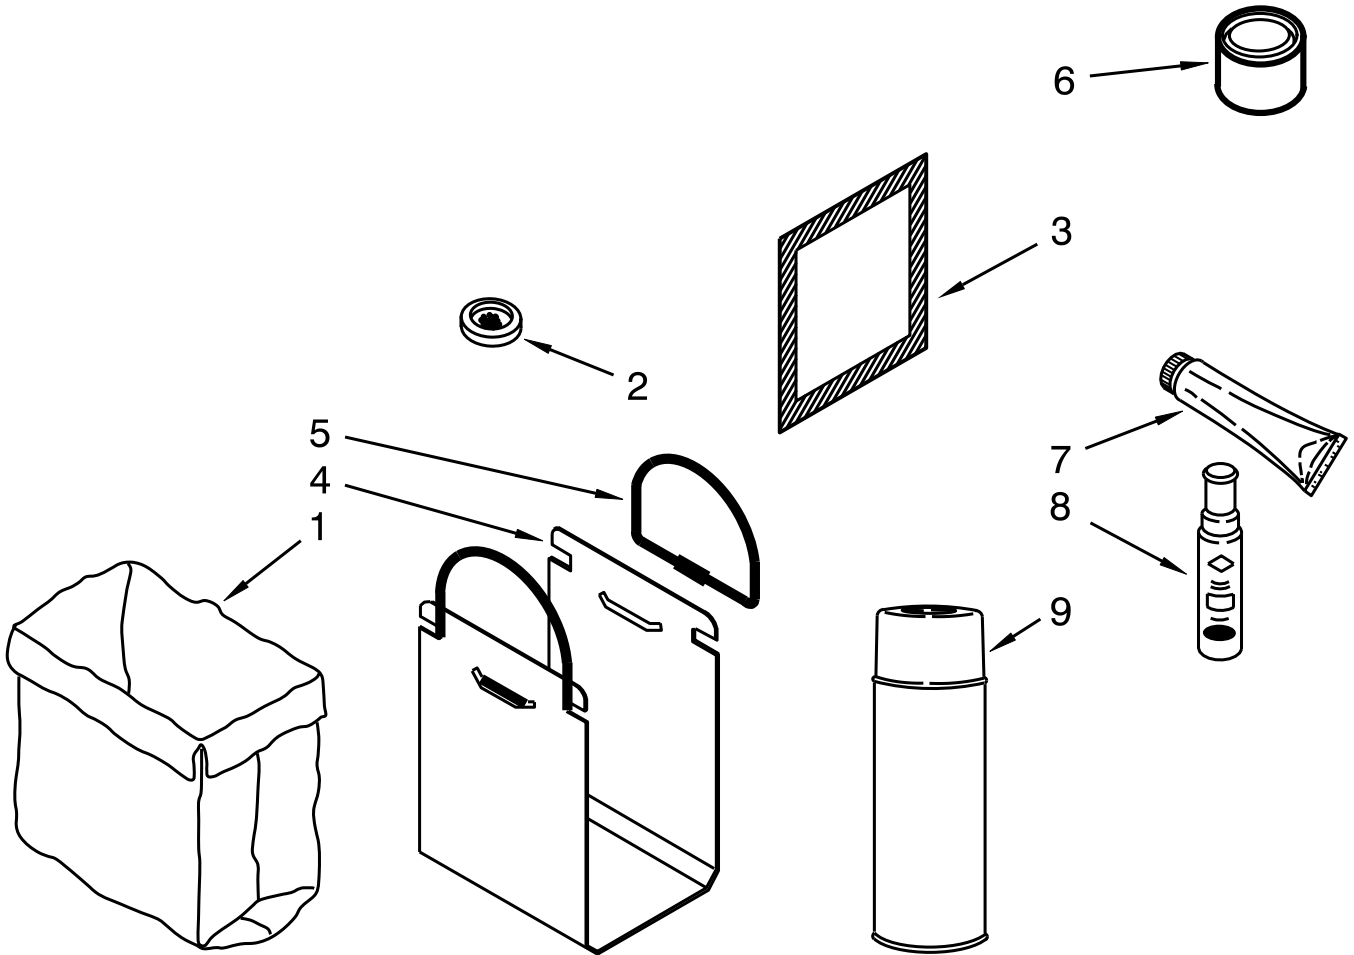

CABINET AND CONTROL PARTS

<u>Illus.</u> <u>No.</u>	<u>Part No.</u>	<u>Description</u>	<u>Illus.</u> <u>No.</u>	<u>Part No.</u>	<u>Description</u>	<u>Illus.</u> <u>No.</u>	<u>Part No.</u>	<u>Description</u>
1		Cabinet	10	489355	Screw	17		Plug, Hole
	9870921	Black	11		Top, Cabinet		9870905	Black
	9870913	White		9871008	Black		4151479	White
2	W10001260	Screw		9870865	White	18	4152204	Screw
3	775676	Plate, Power Cord	12	9870863	Panel, Back	19		Insert, Decorative
4	776119	Bushing, Power Cord	13		Switch, Drawer Tilt		9872017B	Black
5	9870125	Bracket, Protector		9871829	Black		9872017W	White
6	777383	Nut		4152058	White			
7	777380	Switch, Rotary	14	W10723644	Assembly, Switch			
8	4155141	Knob, Switch	15	246131	Screw			
9		Plate, Switch	16		Escutcheon, Control			
	9871161	Black		9872039B	Black			
	9870356	White		9872039W	White			

ACCESSORY PARTS