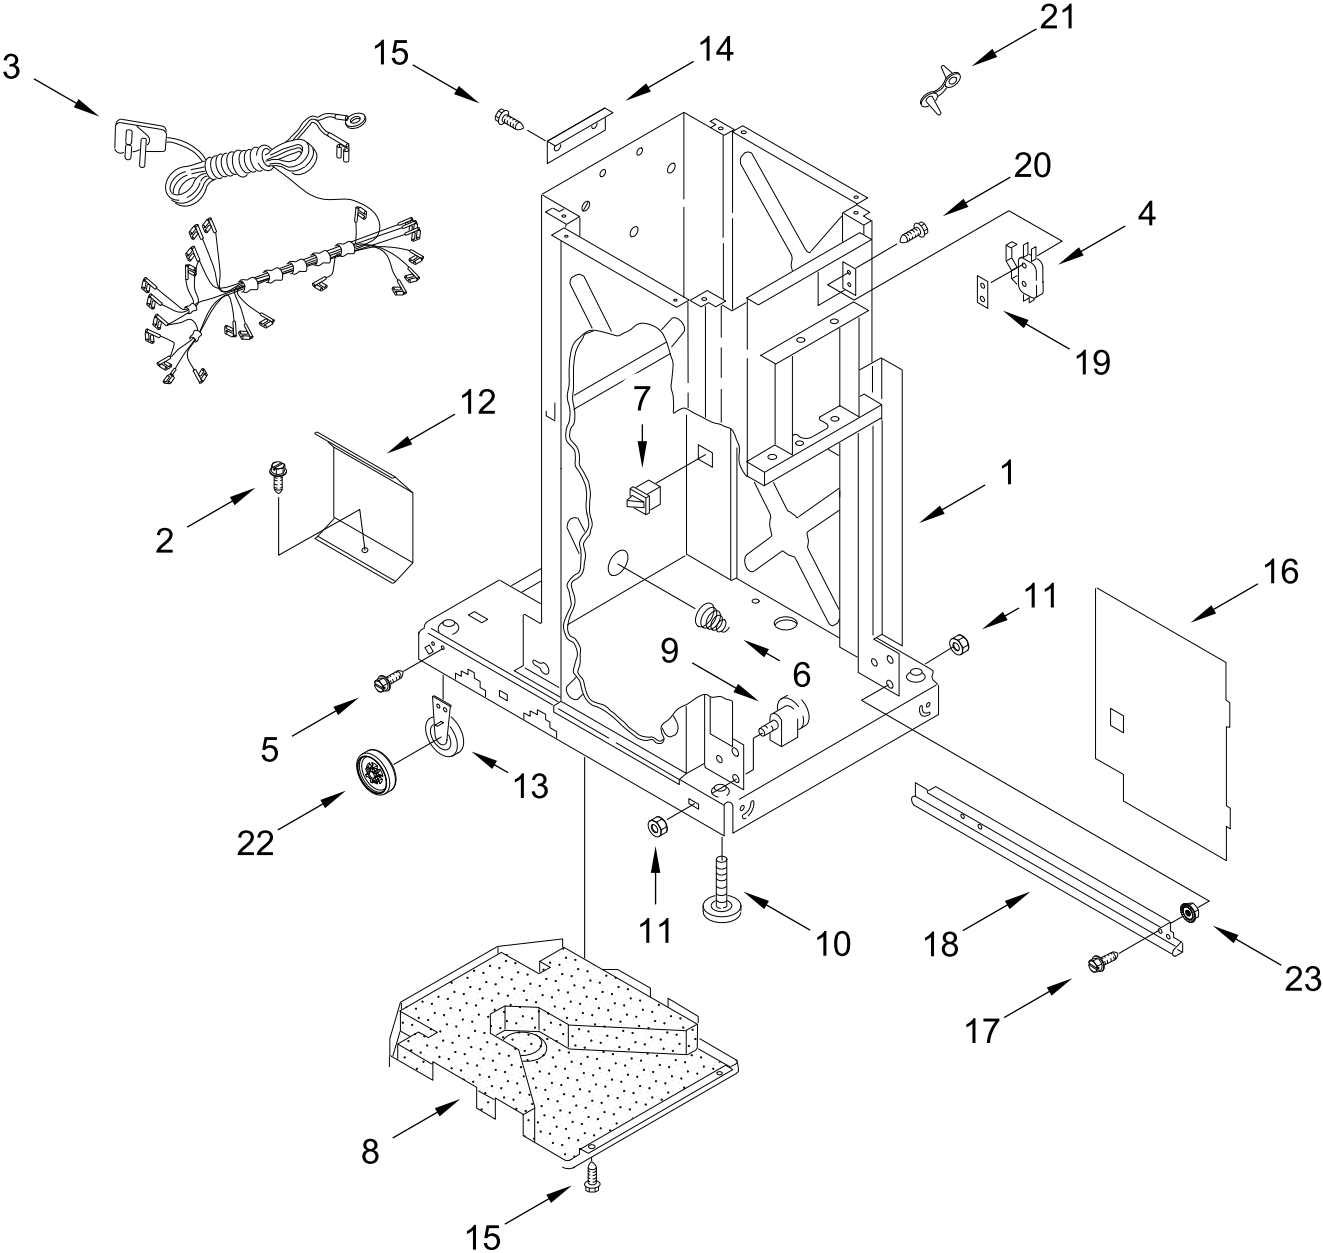

Compactor

MODELS:

GC900QPPB7 (Black)

GC900QPPQ7 (White)

MOTOR AND DRIVE PARTS

MOTOR AND DRIVE PARTS

<u>Illus. No.</u>	<u>Part No.</u>	<u>Description</u>	<u>Illus. No.</u>	<u>Part No.</u>	<u>Description</u>	<u>Illus. No.</u>	<u>Part No.</u>	<u>Description</u>
1		Literature Parts	4	776327	Plate, Drive Mount	10	777124	Gear, Driven
	W11034804	Guide, Use & Care	5	776338	Locknut	11	776036	Clip, Ring
	W10415490	Tech Sheet	6	4149667	Gear, Drive	12	780477	Chain, Drive
	W10318872	Instruction Sheet	7	454512	Pin, Slotted Spring			Following Parts Not Illustrated
2	W10806338	Motor, drive	8	776035	Washer, Wave	9870118		Undercounter Conversion Kit
3	9871067	Screw	9	297462	Washer, Thrust			

FRAME PARTS

FRAME PARTS

<u>Illus.</u> <u>No.</u>	<u>Part No.</u>	<u>Description</u>	<u>Illus.</u> <u>No.</u>	<u>Part No.</u>	<u>Description</u>	<u>Illus.</u> <u>No.</u>	<u>Part No.</u>	<u>Description</u>
1		Frame (Not A Serviceable Part)	8	9870167	Pan, Bottom	17	777458	Screw
			9	4153788	Bearing, Roller	18		Frame, Slide
2	4152204	Screw	10	775526	Foot		9870976	Right Hand
3	W10830512	Harness, Power Cord	11	776356	Locknut		9870975	Left Hand
4	777811	Switch, Top Limit & Directional	12	9870867	Shield, Slide Track	19	777850	Plate, Nut
5	780034	Screw	13	9870585	Wheel, Leveler	20	777849	Screw
6	777180	Spring, Container	14	775668	Angle, Frame Plate	21	777035	Clamp, Wire
7	W10804315	Switch, Drawer Safety	15	W10001260	Screw	22	780120	Wheel
			16	9870444	Panel, Inner	23	3400938	Nut, Hex