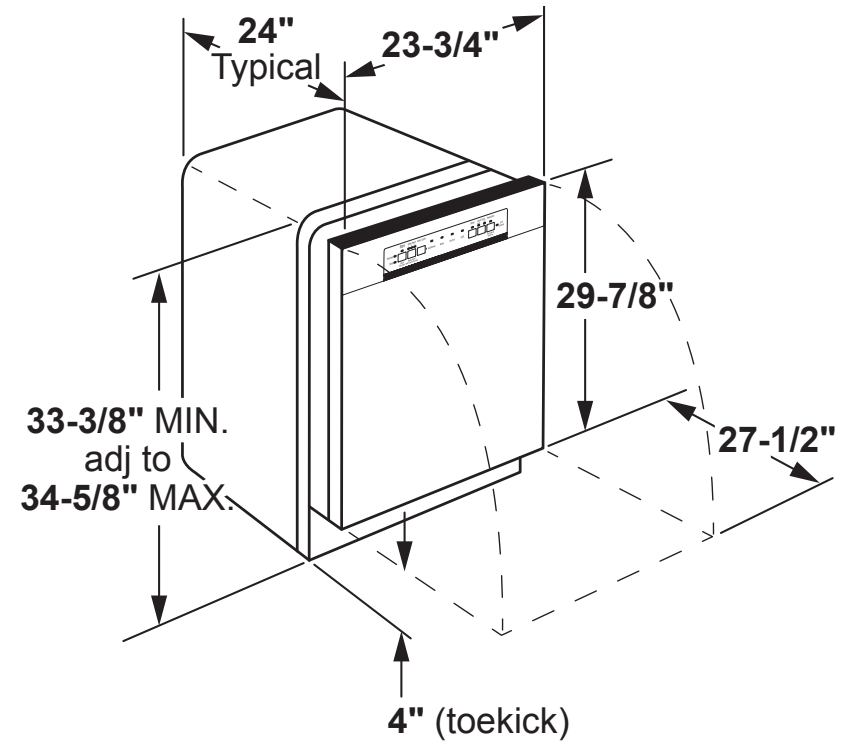

GDF550PGR/PMR/PSR

GE® Plastic Interior Dishwasher with Front Controls

DIMENSIONS AND INSTALLATION INFORMATION (IN INCHES)

ELECTRICAL RATING

Voltage AC.....	120
Hertz.....	60
Total connected load amperage.....	6.6
Calrod® heater watts max.....	800/500

For use on adequately wired 120-volt, 15-amp circuit having 2-wire service with a separate ground wire. This appliance must be grounded for safe operation.

INSTALLATION INFORMATION: Before installing, consult installation instructions packed with product for current dimensional data.