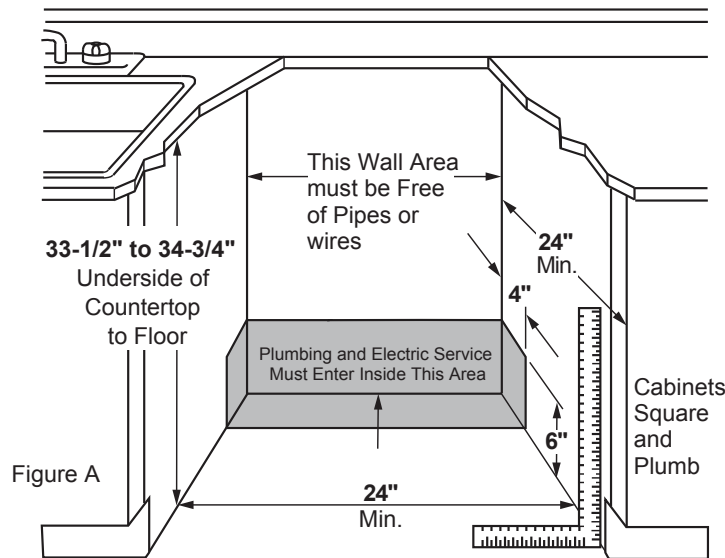

GDF550PGR/PMR/PSR

GE® Plastic Interior Dishwasher with Front Controls

DIMENSIONS AND INSTALLATION INFORMATION (IN INCHES)

ELECTRICAL RATING

Voltage AC.....	120
Hertz.....	60
Total connected load amperage.....	6.6
Calrod® heater watts max.....	800/500

For use on adequately wired 120-volt, 15-amp circuit having 2-wire service with a separate ground wire. This appliance must be grounded for safe operation.

INSTALLATION INFORMATION: Before installing, consult installation instructions packed with product for current dimensional data.