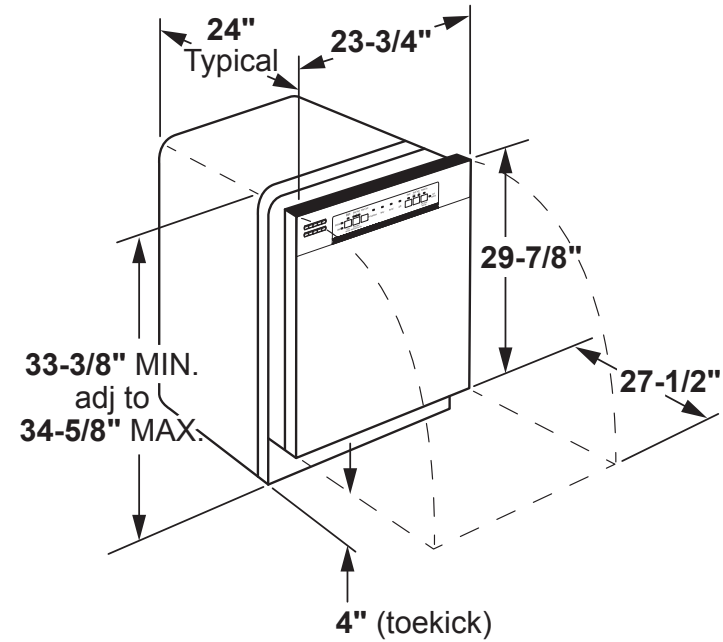

GDT550PGR/PMR/PYR

GE® Plastic Interior Dishwasher with Top Controls

DIMENSIONS AND INSTALLATION INFORMATION (IN INCHES)

ELECTRICAL RATING

Voltage AC.....	120
Hertz.....	60
Total connected load amperage.....	6.6
Calrod® heater watts	800/500

For use on adequately wired 120-volt, 15-amp circuit having 2-wire service with a separate ground wire. This appliance must be grounded for safe operation.

INSTALLATION INFORMATION: Before installing, consult installation instructions packed with product for current dimensional data.