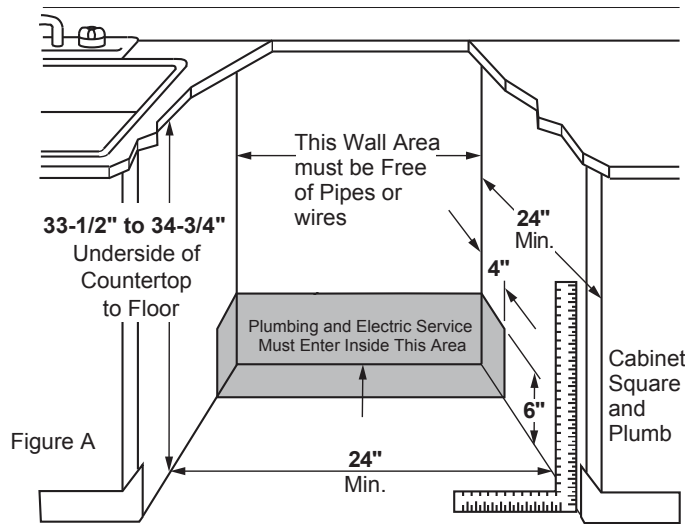

GDT550PGR/PMR/PYR

GE® Plastic Interior Dishwasher with Top Controls

DIMENSIONS AND INSTALLATION INFORMATION (IN INCHES)

ELECTRICAL RATING

Voltage AC.....	120
Hertz.....	60
Total connected load amperage.....	6.6
Calrod® heater watts	800/500

For use on adequately wired 120-volt, 15-amp circuit having 2-wire service with a separate ground wire. This appliance must be grounded for safe operation.

INSTALLATION INFORMATION: Before installing, consult installation instructions packed with product for current dimensional data.