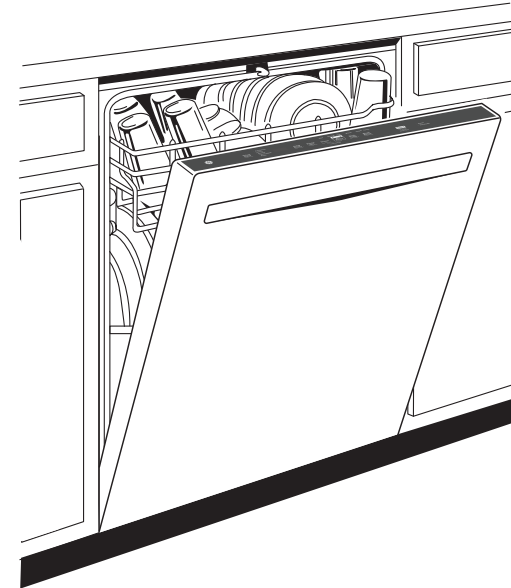

45 dBA Dishwasher – Enjoy a peaceful kitchen and a powerful wash with this super-silent 45 dBA dishwasher.

Extra-Large Capacity – This extra-large capacity dishwasher has enough space for 16 place settings and large dish-are, making cleanup easy after large gatherings.

Optional WiFi – Monitor this dishwasher with a smartphone and a WiFi adapter (sold separately) to enjoy a smart dishwasher experience. Simply attach the adapter and start using the SmartHQ™ app to control and monitor your unit remotely. You can even reorder detergent.

1-Hour Wash Cycle – Unload spotless plates, glasses, pots and pans without waiting hours for the dishwasher to finish with this one-hour dishwasher cycle.

AutoSense Cycle – This energy-saving dishwasher has an AutoSense Cycle that detects soil level and amount of dishes before automatically adjusting the wash setting for the ultimate clean.

Wash Zones – Wash a true half-load in the upper or lower rack whenever you need to thanks to this dishwasher with wash zones. The feature works in combination with most cycles, saving you time and conserving energy.

Flush Installation – Cabinet-depth flush installation ensures your dishwasher blends in with the design of your kitchen without sacrificing space for dishes inside.

Model GDT670SGVBB – Black

Model GDT670SGVWW – White

Model GDT670SMVES – Slate

Model GDT670SFVDS – Black Slate

Model GDT670SYVFS – Fingerprint Resistant Stainless