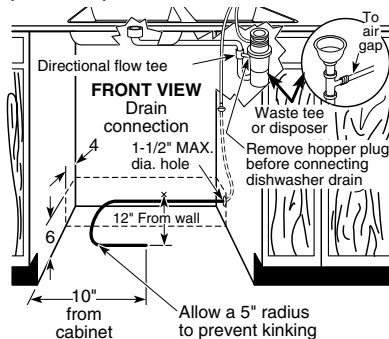

Rough-In for Installation with Disposer (in inches)