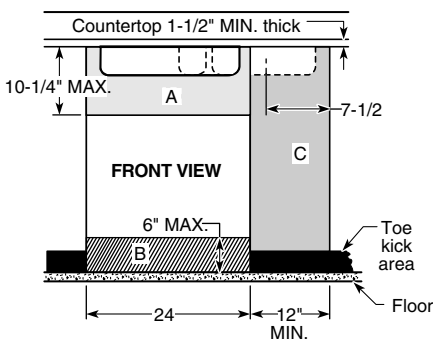

Cabinet Rough-In (in inches)