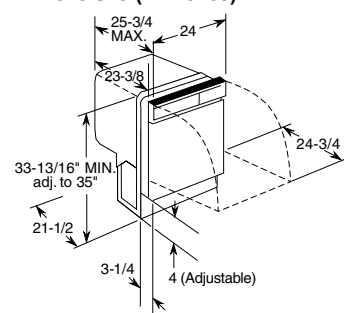

Dimensions (in inches)