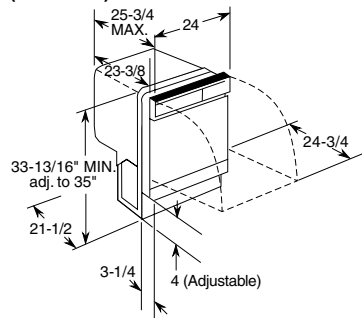

All GE Dishwashers are equipped with the following: 120°F inlet water capability, Easy-Glide roller system, convection drying, horizontal mechanism, leveling screws.
*GSD2201GWW, GSD2001JWW and GSD2001JBB available with power cord attached.

**Colors available: SS = Stainless steel, WW = White on white, CC = Bisque on bisque, BB = Black on black, WH = White door w/black control panel.

GE Built-In Dishwasher Dimensions (in inches)

Electrical Rating

Voltage AC 120
Hertz 60
Total connected load amperage 6.2
Calrod® heater watts 500

For use on adequately wired 120V, 15-amp circuit having 2-wire service with a separate ground wire. This appliance must be grounded for safe operation.