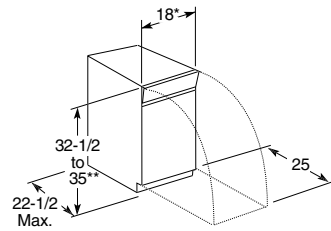

*Colors available: WW = White on white, BB = Black on black.

Spacemaker Built-In Dimensions GSM1800J (in inches)

*Width adjustable from 17-3/8" to 18".
**Meets ADA countertop height requirement of 34".

Figure 1