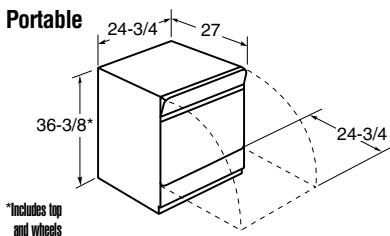

Features	GE	
	ENERGY STAR	ENERGY STAR
	GSC3400JWW GSC3400JBB	GSC3200JWW GSC3200JBB
Wash system	PowerScrub	PowerScrub
Wash levels	5	5
Water filtration	Dual	Dual
Hard food disposer	Piranha	Piranha
Cycles	7	5
Pots & Pans	●	●
Heavy Wash	●	
Normal Wash	●	●
China/Crystal	●	
Short Wash	Dial	Dial
Plate Warmer	Dial	Dial
Rinse Only	Dial	Dial
Options	39	22
Delay Start	1-6-hour	
Heated Dry	●	●
Energy Saver	●	
Hi-Temp Wash	●	
HotStart	●	Dial
Racks (upper/lower)	Super/Deluxe	Super/Deluxe
Silverware basket	Deluxe split w/2 cell covers	Deluxe
Cycle progress indicator	1 "Cycle On"	Dial
TouchTap™ controls	8	
Pushbuttons		6
Rinse aid dispenser	w/Indicator	●
Center throw door latch	●	●
Quiet		
Sound insulation package	QuietDesign	QuietDesign
PermaTuf tub and door liner	●	●
QuietPower motor	●	●
Sealed toe-kick	●	●
Appearance		
Colors available*	WW, BB	WW, BB
Color panels—door & access	Trimless	Trimless
Decorative wood laminate top	Woodgrain	Woodgrain
Weights & Dimensions		
Overall height w/legs extended (in.)	36-3/8	36-3/8
Overall width (in.)	24-7/8	24-7/8
Overall depth (in.)	27	27
Approx. shipping weight (lbs.)	130	130
Accessories		
Requires kit for 1/4" panel capability with trim	GPF425W/B	GPF325W/B
Requires kit for trimless 3/4" panel capability	GPF475	GPF375

*Colors available: WW = White on white, BB = Black on black (with bisque side panels).

Convertible Dishwasher Dimensions (in inches)

Portable