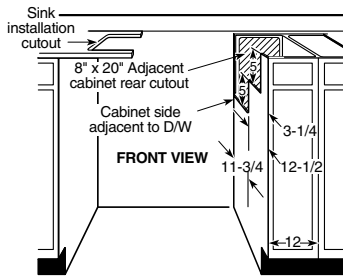

GE Spacemaker® Under-the-Sink Dishwashers

GE®	
ENERGY STAR®	
GSM2100GWW GSM2100GCC GSM2100GBB	
Features	
Wash levels	2
Food disposer	●
Cycles	5
Pots & Pans	●
Normal Wash	●
Short Wash	Dial
Plate Warmer	Dial
Rinse Only	Dial
Options	12
Heated Dry	●
HotStart™	Dial
Racks, shelf & basket	
Upper rack	Spacemaker
Lower rack	Deluxe
Silverware basket	Deluxe
Control type	Turn-to-start
Cycle progress indicator	Dial
Pushbuttons	4
Hard countertop installation	GPF65
Optional heavy door spring	GPF100
Rinse aid dispenser	●
Steel door	●
Center throw door latch	●
Quiet	
PermaTuf® tub and door liner	●
QuietPower™ motor	●
Appearance	
Colors available*	WW, CC, BB
Color panels—door & access	Trimless
Weights & Dimensions	
Height w/legs retracted (in.)	34
Overall width (in.)	24
Overall depth (in.)	25-3/4
Approx. shipping weight (lbs.)	72
Accessories	
Requires kit for 1/4" panel capability with trim	GPF325W/C/B
Requires kit for trimless 3/4" panel capability	GPF375

*Colors available: WW = White on white, CC = Bisque on bisque, BB = Black on black.

Note: Under-the-sink dishwashers can be installed under GE cooktop models JP201C and JP202D. Refer to cooktop installation instructions.

Cabinet Cutout for Sink (in inches)