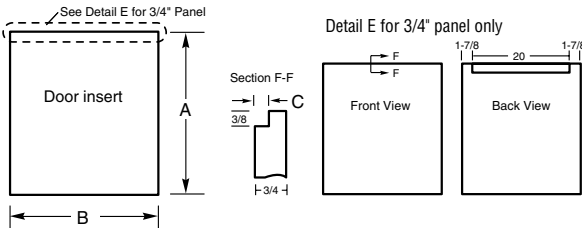

GPF310W/C/B—Trimless panel kit for pushbutton models

Wood Insert Cutout Dimensions (in inches)

Kits: GPF18W/B, GPF825 and GPF875

Kit	A	B	C	Panel Thickness
GPF18W/B	22-3/16	17-3/16	N/A	1/4
GPF825	25-1/16	23-1/2	N/A	1/4
GPF875	25-7/16	23-3/4	1/4	3/4