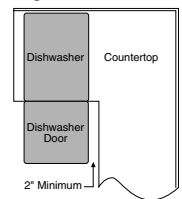

Dishwasher Rough-In Information

Note: Dishwasher must not be installed more than ten feet from sink for proper drainage. All plumbing and electrical work must be in accordance with local codes.

Most of the installation work should be done before the dishwasher is moved into place. First, select a location as close to the sink as possible for ready access to water and drain lines. For proper operation and appearance of the dishwasher, the cabinet opening should be square and have dimensions as shown in Figure 1. If the dishwasher is to be installed in a corner, there must be sufficient clearance to open the door as shown in Figure 2. A minimum clearance of 2" is recommended.

Rough-in the water, electrical, and drain lines before proceeding with installation. The lines should run straight to their connections on the dishwasher.

Note: Make sure that the lines do not cross in front of the dishwasher motor or its legs.

Figure 2