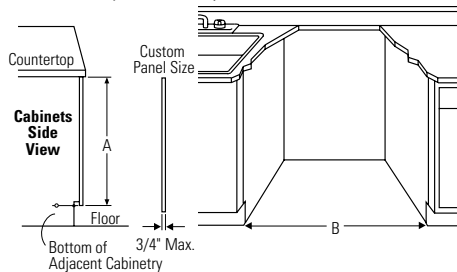

Custom Panel for Model PDW9700JII

Dishwasher requires custom panel.

The most common panel dimensions are 30-1/4"H and 23-3/4"W.

STEP A: Determine custom panel height

1. Measure Dimension A from underside of countertop to bottom of adjacent cabinets.
2. Subtract 1/4". This allows a 1/4" clearance gap between the underside of the countertop and the top of the dishwasher door.

Height is equal to A minus 1/4"

STEP B: Determine custom panel width

1. Measure dimension B, the rough opening width.
2. Subtract 1/4" for clearance (1/8" on each side).

Width is equal to B minus 1/4"

Note: 23-1/8" min. panel width and 26-1/4" min. panel height are required to cover the door frame. Panel height varies depending on installation. Consideration must be given to door swing clearance above the toekick.