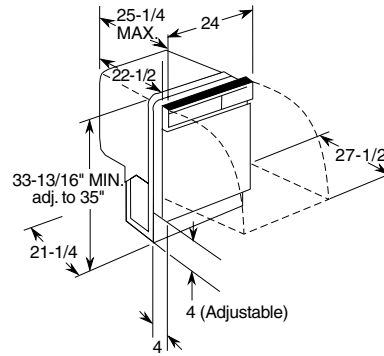

* Sensor controlled.
** Certified by National Sanitation Foundation.
*** SS = Stainless steel, WW = White on white,
CC = Bisque on bisque, BB = Black on black.
† Add 1/2" for deepest part of contour door.

Electrical Rating

Voltage AC 120
Hertz 60
Total connected load amperage 9.1
Calrod heater watts max. 875
For use on adequately wired 120V, 15-amp circuit having 2-wire service with a separate ground wire. This appliance must be grounded for safe operation.

GE Profile Built-In Dishwasher Dimensions (in inches)

Listed by Underwriters Laboratories