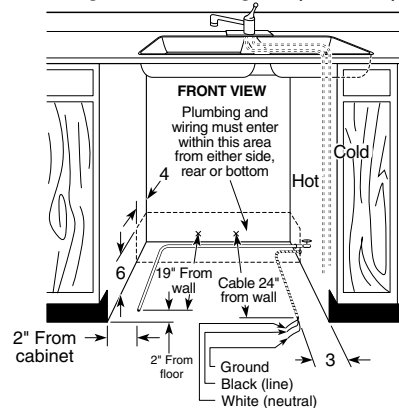

Plumbing/Electrical Rough-In (in inches)