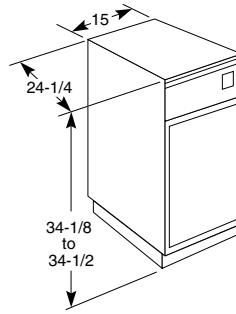

Built-In Compactors

GE Profile™	
GCG1540FSS, GCG1530FWW, GCG1550FCC, GCG1520FBB	
Features	
Cycle time	27 seconds max., 14 seconds min.
Drive system	2-Point
Motor horsepower	1/3
Compression ratio (average)	75% reduction of volume
Ram force (lb.) (max.)	2,300
Front level legs and rear wheels	●
Capacity	1.4 cu. ft.
Side release bin	●
Toe/foot pedal drawer opener	●
Lock/start control w/removable key	●
Automatic anti-jam	●
Slide-out drawer	●
Appearance	
Color appearance*	SS, WW, CC, BB
Color-matched	●
Heavy-gauge steel construction	●
1/4" panel capability	●
Weights & Dimensions	
Total shipping weight (lbs.)	152
Total appliance weight (lbs.)	141
Overall height (in.)	34-1/8 to 34-1/2
Overall width (in.)	15
Overall depth (in.)	24-1/4
Cutout dimensions H x W x D (in.)	34-1/4 x 15-1/8 x 24-3/4
Clearance for drop-down drawer side	6" or more on right side
Drawer extension for removal	23" or more in front of appliance
Custom panel size H x W (in.)	23-15/16 x 14-5/8
Accessories	
Compactor bags (5 included)	WC60X5017
Warranty	
Full one-year warranty**	●

*Colors available: SS = Stainless steel, WW = White on white, CC = Bisque on bisque, BB = Black on black.

**See written warranty for details.

Compactor Dimensions (in inches)

Compactor Accessories:

New 1/4" panel trim kits
(color-matched)

GPF82S—Stainless steel

GPF82W—White

GPF82C—Bisque

GPF82B—Black