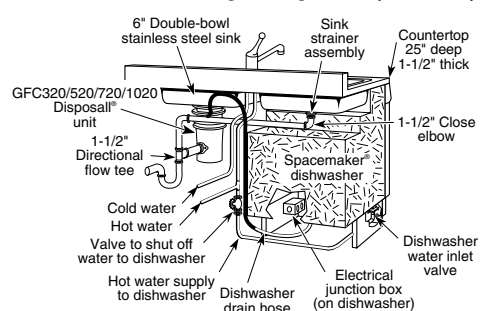

Rear View Plumbing Arrangement (in inches)