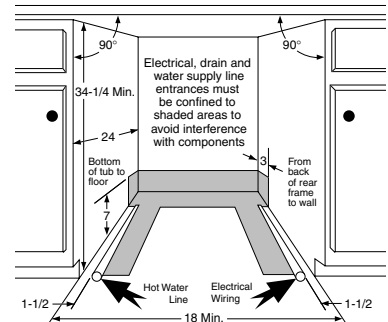

Figure 1

Dishwasher Rough-In Information

Note: Dishwasher must not be installed more than ten feet from sink for proper drainage. All plumbing and electrical work must be in accordance with local codes.

Most of the installation work should be done before the dishwasher is moved into place. First, select a location as close to the sink as possible for ready access to water and drain lines. For proper operation and appearance of the dishwasher, the cabinet opening should be square and have dimensions as shown in Figure 1. If the dishwasher is to be installed in a corner, there must be sufficient clearance to open the door as shown in Figure 2. A minimum clearance of 2" is recommended.

Rough-in the water, electrical, and drain lines before proceeding with installation. The lines should run straight to their connections on the dishwasher.

Note: Make sure that the lines do not cross in front of the dishwasher motor or its legs.