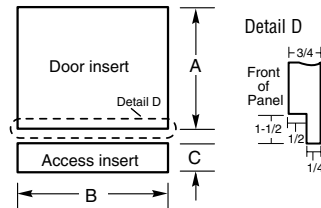

Wood Insert Cutout Dimensions (in inches)

Kits: GPF325, GPF375, GPF425 and GPF475

Kit	A	B	C	Panel Thickness
GPF325	18-7/8	23-9/16	3-11/16	1/4
GPF375	18-15/16	23-5/8*	3-3/4 to 4-1/4**	3/4
GPF425	19-3/4	23-9/16	3-11/16	1/4
GPF475	19-7/8	23-5/8*	3-11/16 to 4-1/4**	3/4

* Bottom of panel must be notched 1-1/2" x 1/2" to clear access panel. (See illustration above)

** Adjustment required to match adjacent cabinet fronts due to leveling adjustment, 4" nominal.