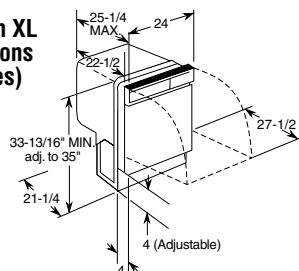

GE Triton XL Dimensions (in inches)

GE Triton Built-In Dishwashers

Features	GE
	ENERGY STAR GSD5560GSS GSD5500GWW GSD5500GCC GSD5500GBB
Wash system	TriClean™
Dual pumps and motors	●
Wash arms	3
Wash levels	6
Water filtration	100% triple
Hard food disposer	Piranha
Sensor	ExtraClean
Cycles	Variable*
Pots & Pans	●
Normal Wash	●
Light Wash	●
China/Crystal	●
SaniWash (NSF*)	●
Rinse Only	●
Options	Variable
Delay Start	2/4/8-hour
Heated Dry	●
Child lock	●
Racks, shelf & basket	
Upper rack	Super
Lower rack	Super
Utility shelves	2
Silverware basket	Super capacity
Control type	Electronic
Cycle progress indicators	6 LEDs
Touchpads	10
Hard countertop installation	GPF65
Optional heavy door spring	GPF100
Rinse aid dispenser	w/Indicator
Center throw door latch	●
Quiet	
Sound insulation package	QuietPower II
PermaTuf tub and door liner	●
QuietPower motor	●
Appearance	
Colors available***	SS, WW, CC, BB
Color panels—door & access	Trimless
Weights & Dimensions	
Height w/legs retracted (in.)	34
Height w/legs removed (in.)	33-13/16
Overall width (in.)	24
Overall depth (in.)	25-3/4
Approx. shipping weight (lbs.)	85 80
Accessories	
Requires kit for 1/4" panel capability with trim	N/A GPF425W/C/B
Requires kit for trimless 3/4" panel capability	N/A GPF475