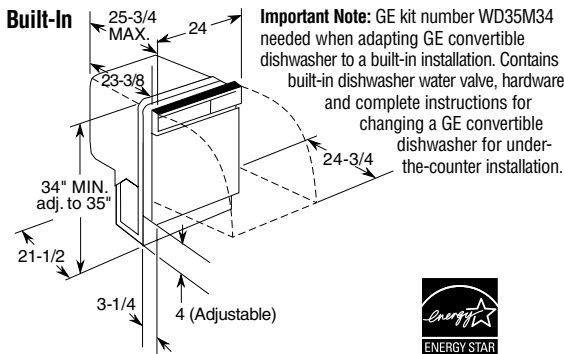

Built-In

GE Spacemaker® Built-In 18" Dishwasher

Features	GE	
	ENERGY STAR	ENERGY STAR
	GSM1800JWW GSM1800JBB	GSM1800JBB
Wash system	PowerScrub	PowerScrub
Wash levels	5	5
Water filtration	Dual	Dual
Hard food disposer	Piranha	Piranha
Cycles	7	5
Pots & Pans	●	●
Heavy Wash	●	
Normal Wash	●	●
China/Crystal	●	
Short Wash	Dial	Dial
Plate Warmer	Dial	Dial
Rinse Only	Dial	Dial
Options	39	22
Delay Start	1-6-hour	
Heated Dry	●	●
Energy Saver	●	
Hi-Temp Wash	●	
HotStart	●	Dial
Racks (upper/lower)	Super/Deluxe	Super/Deluxe
Silverware basket	Deluxe split w/2 cell covers	Deluxe
Cycle progress indicator	1 "Cycle On"	Dial
TouchTap™ controls	8	
Pushbuttons		6
Rinse aid dispenser	w/Indicator	●
Center throw door latch	●	●
Quiet		
Sound insulation package	QuietDesign	QuietDesign
PermaTuf tub and door liner	●	●
QuietPower motor	●	●
Sealed toe-kick	●	●
Appearance		
Colors available*	WW, BB	WW, BB
Color panels—door & access	Trimless	Trimless
Decorative wood laminate top	Woodgrain	Woodgrain
Weights & Dimensions		
Overall height w/legs extended (in.)	36-3/8	36-3/8
Overall width (in.)	24-7/8	24-7/8
Overall depth (in.)	27	27
Approx. shipping weight (lbs.)	130	130
Accessories		
Requires kit for 1/4" panel capability with trim	GPF425W/B	GPF325W/B
Requires kit for trimless 3/4" panel capability	GPF475	GPF375

*Colors available: WW = White on white, BB = Black on black.