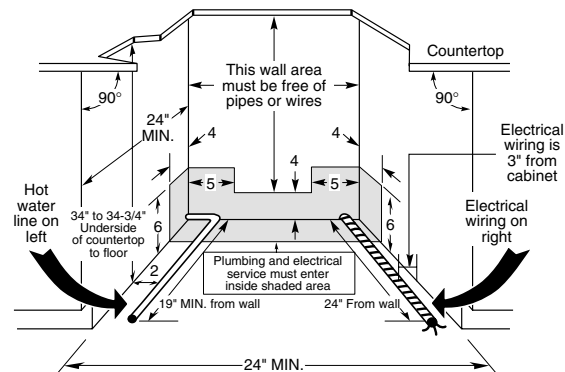

GE Profile and GE Dishwashers Installation Information (in inches)

Dishwasher Rough-In Information

Note: Dishwasher must not be installed more than ten feet from sink for proper drainage. All plumbing and electrical work must be in accordance with local codes.

Note: If a flush look is needed, a 25" base cabinet needs to be used (except Profile and Triton XL models).

The power cord and connections must comply with the National Electrical Code Section 422 and/or local codes and ordinances. The cord must be no longer than six feet from the junction box to the receptacle.