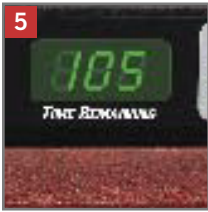

5 Countdown display with 1–24-hour Delay Start
Signals remaining cycle time and starts the dishwasher when no one's home or during off-peak hours when utilities are at reduced rates.

6 QuietPower™ VI sound package with concealed ActiveVent
Features the fan-assist drying system, the new concealed ActiveVent and an enhanced insulation package to make this the quietest GE Profile™ dishwasher ever.