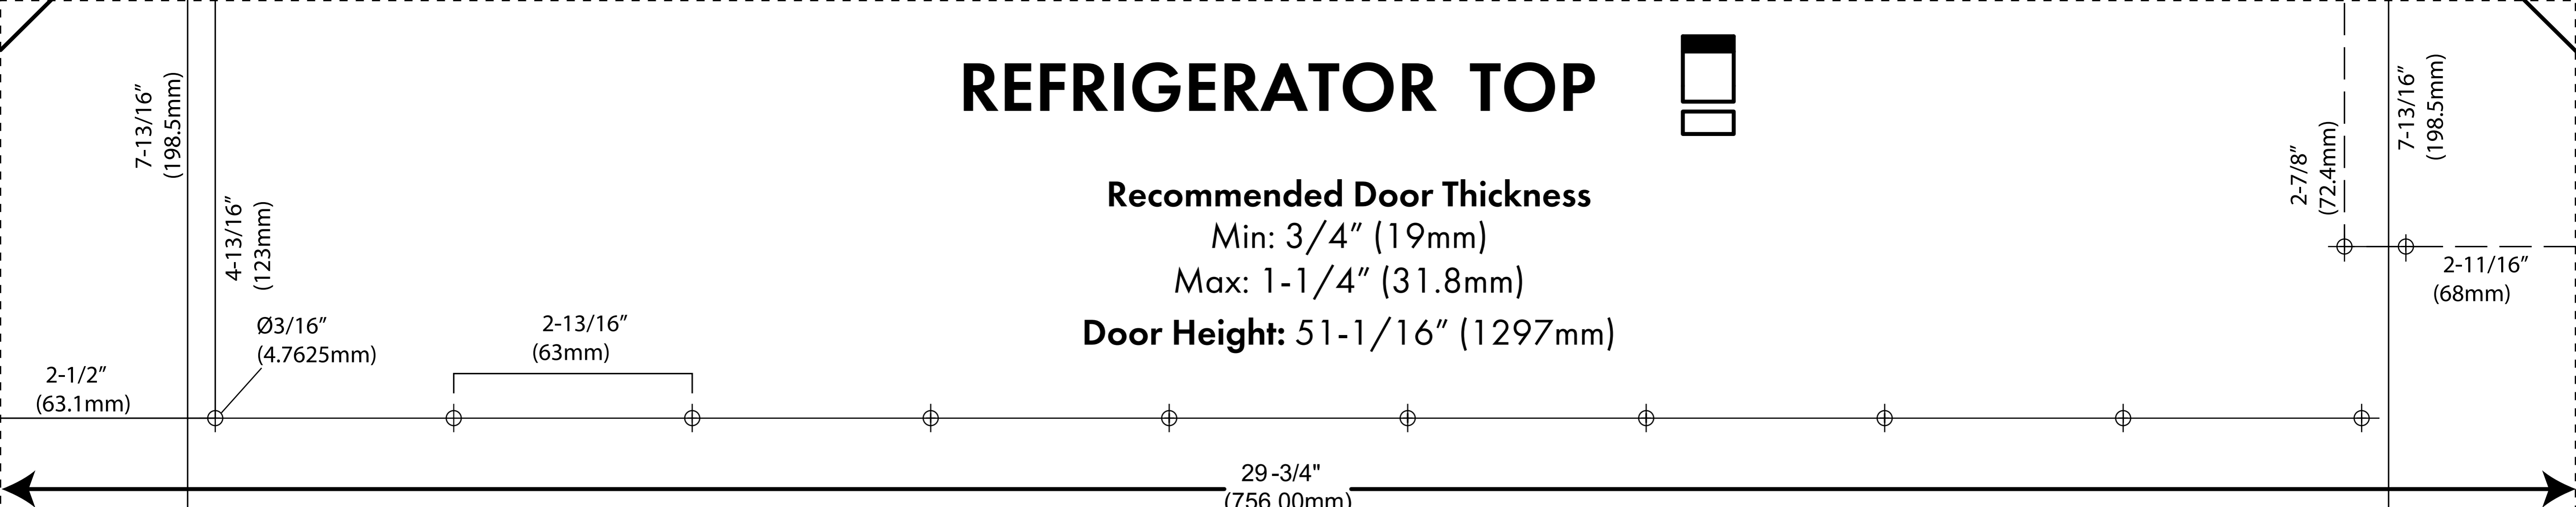

REFRIGERATOR TOP

Recommended Door Thickness
Min: 3/4" (19mm)
Max: 1-1/4" (31.8mm)
Door Height: 51-1/16" (1297mm)

Recommended handle placement
(Left Swing)

Recommended handle placement
(Right Swing)

REFRIGERATOR BOTTOM