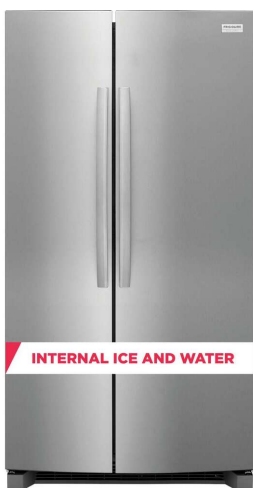

FRIGIDAIRE

GALLERY

26.0 Cu. Ft. 36" Standard Depth Side by Side Refrigerator

Side-By-Side Refrigerator

Available Products: GRSN2620AF

Available Colors: Stainless Steel

Version: 08/24

Product Specifications

Dispenser

Crushed Ice	No
Cube Ice	No
Dispenser	Yes
Dispenser Location	Internal
Water Dispenser	Yes

Freezer

Automatic Defrost	Yes
Baskets / Bins Color	Clear
Door Bin Color	Clear
Interior Lighting	LED
Pizza / Ice Cream Shelf	No
Shelf Material	Glass
Number of Adjustable Door Bins	5
Number of Baskets / Bins	2
Total Number of Door Bins	5
Number of Fixed Shelves	3
Total Number of Shelves	3