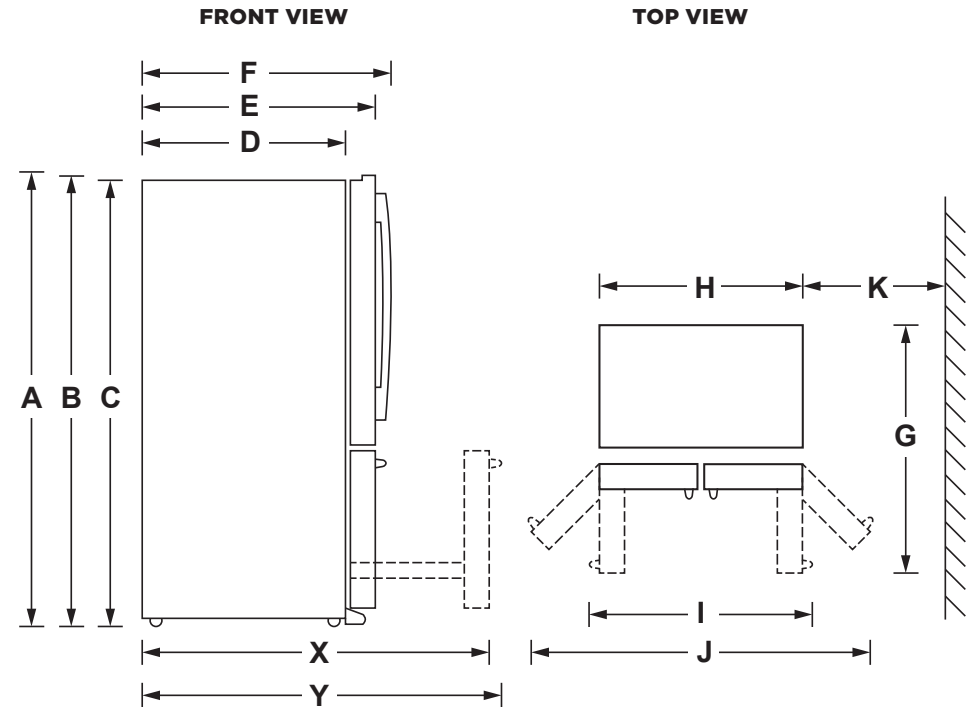

GYE22GEN/GMN/GYN

GE® ENERGY STAR® 22.2 Cu. Ft. Counter-Depth French-Door Refrigerator

DIMENSIONS AND INSTALLATION INFORMATION (IN INCHES)

Height to top of door (in.) A	70-1/2
Height to top of hinge (in.) B	69-7/8
Height to top of case (in.) C	69
Case depth without door (in.) D	24-3/8
Case depth less door handle (in.) E	29-3/4
Case depth with door handle (in.) F	31-1/4
Depth with fresh food door open 90° (in.) G	43-3/8
Width (in.) H	35-3/4
Width with door open 90° with door handle (in.) I	44-5/8
Width with doors open fully (in.) J	68
Min distance between side of case and wall, in either direction, to allow doors to open fully (in.) K	16-1/8
Depth with FZ door completely open (w/o handle) (in.) X	44-3/4
Depth with FZ door completely open (w/ handle) (in.) Y	46-1/4

GYE22GEN/GMN/GYN

GE® ENERGY STAR® 22.2 Cu. Ft. Counter-Depth French-Door Refrigerator

FEATURES AND BENEFITS

Counter-depth design – Offers a built-in look by fitting nearly flush with surrounding cabinetry