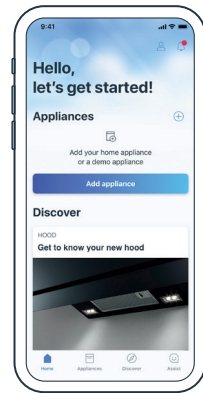

# Quick Start Guide

Connect your hood with Home Connect today

- 1 Download the Home Connect app and follow the instructions

- 2 Scan here with the Home Connect app to connect

Your QR code | **Scan here**

## Selected benefits of Home Connect:

- Control your hood from anywhere - change the fan speed directly from your smartphone.
- Get notified when it is time to clean your grease filter.
- Change the brightness of the LEDs in your hood as you wish.