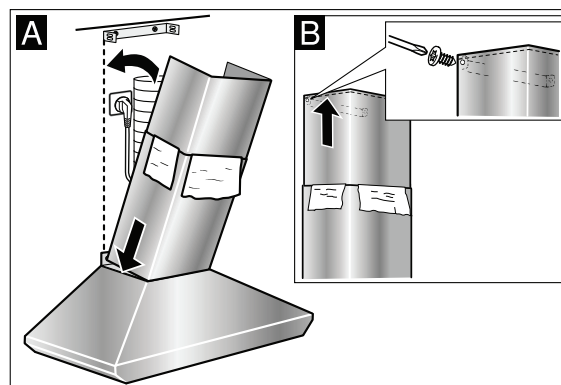

Notes: All height, width and depth dimensions are shown in inches. BSH reserves the absolute and unrestricted right to change product materials and specifications, at any time, without notice. Consult the product's installation instructions for final dimensional data and other details prior to making cutout.

30" Pyramid Canopy Chimney Hood

800 Series – Black Stainless Steel HCP80641UC

BOSCH
Invented for life

HVI Performance Values

Exhaust	Duct Size	Pressure (in. H ₂ O)		Power (W)		CFM		Sones	
		High Speed	Working Speed	High Speed	Working Speed	High Speed	Working Speed	High Speed	Working Speed
Vertical	8"	0.1	0.03	465	200	530	180	12	2
Vertical	8"	0.25	–	–	–	510	–	–	–

Installation Details

- * Recirculating installation
- ** Installation with exhaust air duct

Installation height above cooking surface:
Min. 24" (610 mm) for electric
Min. 30" (762 mm) for gas

measurements in inches (mm)