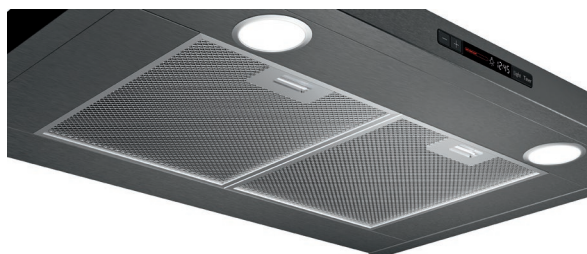

30" Pyramid Canopy Chimney Hood

800 Series – Black Stainless Steel HCP80641UC

BOSCH
Invented for life

HCP80641UC
Black Stainless Steel

The 30" Bosch black stainless steel chimney hood helps guard against scratches and fingerprints.

Features & Benefits

600 CFM centrifugal integrated blower included.

Bosch black stainless steel helps guard against scratches and fingerprints.

LCD touch display provide controls that are easy to use and read.

Dishwasher safe mesh filters makes cleaning and maintenance easy.

Non-ducted recirculation possible with separate accessory kit.

General Properties

Operating mode	Convertible: ducted / recirculating
Maximum CFM (blower)	600 CFM
Number of speed settings	4-stage
Motor location	Integrated motor in hood chimney
Number of lights	2
Bulb type	Halogen
Light lumens	360
Light color	3000 K
Total power of the lamps	80 W
Damper included	Yes
Grease filter material	Aluminum
Grease filter type	Multilayer cassette

Accessories – Optional

HCIFILTUC
Filter kit

HCREC5UC
Recirculation kit

HCPEXT4UC

Chimney extension for 9–11.5 ft. ceilings for use with HCP80641UC & HCP86642UC

Accessories: To purchase Bosch accessories, cleaners & parts please visit www.bosch-home.com/us/store or call 1-800-944-2904 (Mon to Fri 5 am to 6 pm PST, Sat 6 am to 3 pm PST).