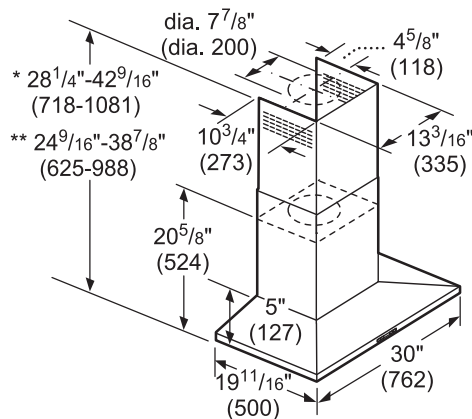

Notes: All height, width and depth dimensions are shown in inches. BSH reserves the absolute and unrestricted right to change product materials and specifications, at any time, without notice. Consult the product's installation instructions for final dimensional data and other details prior to making cutout.

30" Pyramid Canopy Chimney Hood

800 Series – Black Stainless Steel HCP80641UC

BOSCH
Invented for life

HVI Performance Values

Exhaust	Duct Size	Pressure (in. H ₂ O)		Power (W)		CFM		Sones	
		High Speed	Working Speed	High Speed	Working Speed	High Speed	Working Speed	High Speed	Working Speed
Vertical	8"	0.1	0.03	465	200	530	180	12	2
Vertical	8"	0.25	–	–	–	510	–	–	–

Installation Details

- * Recirculating installation
- ** Installation with exhaust air duct

Installation height above cooking surface:
Min. 24" (610 mm) for electric
Min. 30" (762 mm) for gas

measurements in inches (mm)