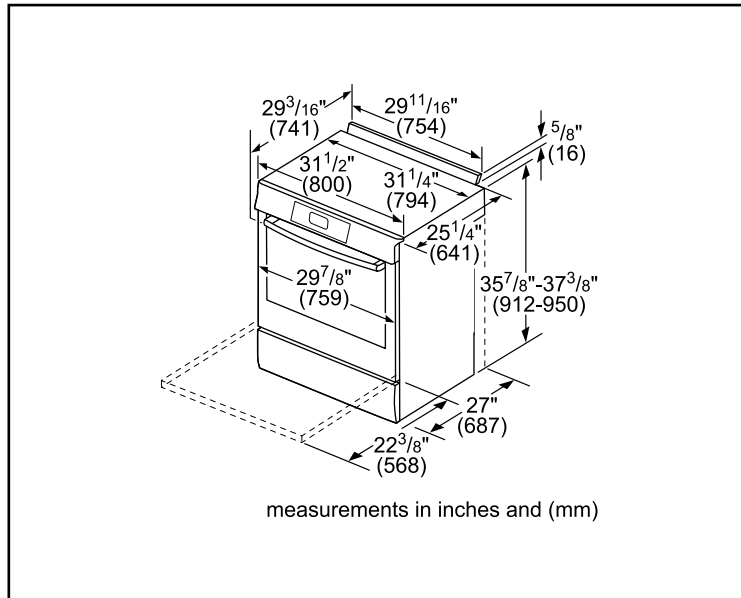

30" Gas Slide-in Range

800 Series – Black Stainless Steel HG18046UC

Installation Details

Accessories: To purchase Bosch accessories, cleaners & parts please visit www.bosch-home.com/us/store or call 1-800-944-2904 (Mon to Fri 5 am to 6 pm PST, Sat 6 am to 3 pm PST).

Notes: All height, width and depth dimensions are shown in inches. BSH reserves the absolute and unrestricted right to change product materials and specifications, at any time, without notice. Consult the product's installation instructions for final dimensional data and other details prior to making cutout.

Warranties: Please see Use & Care manual or Bosch website for statement of limited warranty.

For more information on our entire line of products, go to www.bosch-home.com/us or call 1-800-944-2904

© BSH Home Appliances Corporation. All rights reserved. Bosch is a registered trademark of Robert Bosch GmbH.