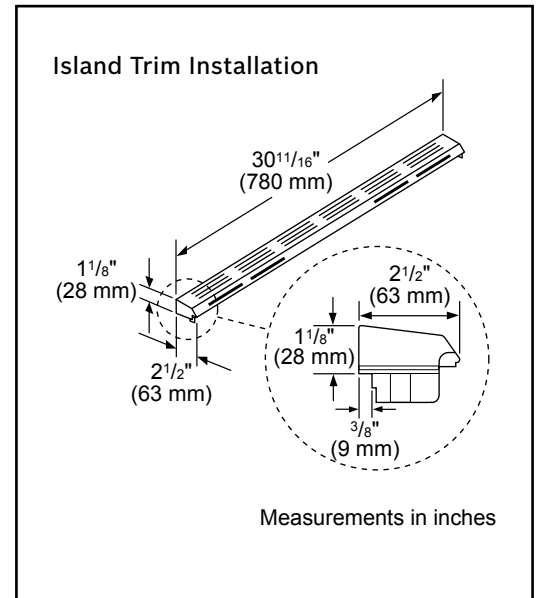

30" Gas Slide-in Range

800 Series – Black Stainless Steel HG18046UC

Installation Details

Accessories: To purchase Bosch accessories, cleaners & parts please visit www.bosch-home.com/us/store or call 1-800-944-2904 (Mon to Fri 5 am to 6 pm PST, Sat 6 am to 3 pm PST).

Notes: All height, width and depth dimensions are shown in inches. BSH reserves the absolute and unrestricted right to change product materials and specifications, at any time, without notice. Consult the product's installation instructions for final dimensional data and other details prior to making cutout.

Warranties: Please see Use & Care manual or Bosch website for statement of limited warranty.

For more information on our entire line of products, go to www.bosch-home.com/us or call 1-800-944-2904

© BSH Home Appliances Corporation. All rights reserved. Bosch is a registered trademark of Robert Bosch GmbH.