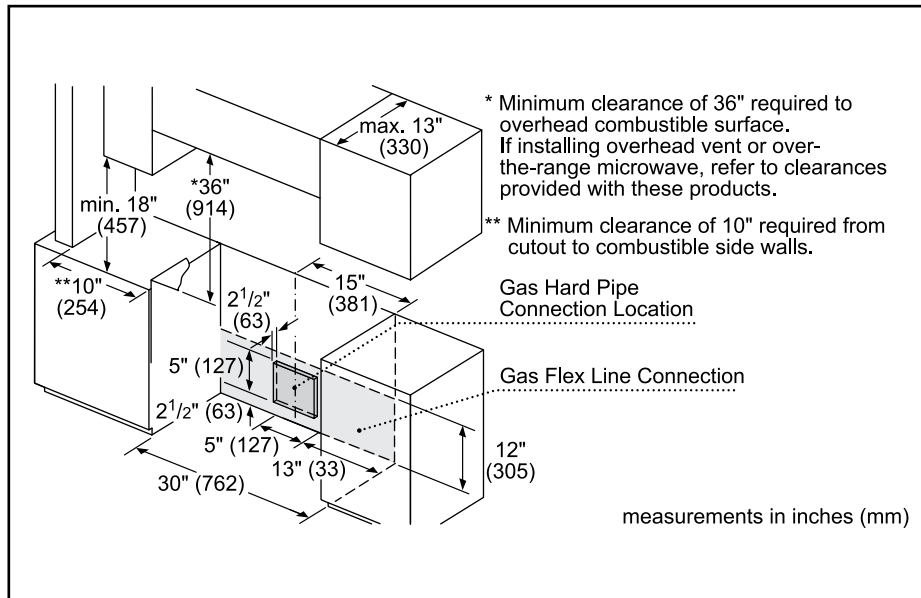

30" Gas Slide-in Range

800 Series – Black Stainless Steel HG18046UC

Installation Details

Accessories: To purchase Bosch accessories, cleaners & parts please visit www.bosch-home.com/us/store or call 1-800-944-2904 (Mon to Fri 5 am to 6 pm PST, Sat 6 am to 3 pm PST).

Notes: All height, width and depth dimensions are shown in inches. BSH reserves the absolute and unrestricted right to change product materials and specifications, at any time, without notice. Consult the product's installation instructions for final dimensional data and other details prior to making cutout.

Warranties: Please see Use & Care manual or Bosch website for statement of limited warranty.

For more information on our entire line of products, go to www.bosch-home.com/us or call 1-800-944-2904

© BSH Home Appliances Corporation. All rights reserved. Bosch is a registered trademark of Robert Bosch GmbH.