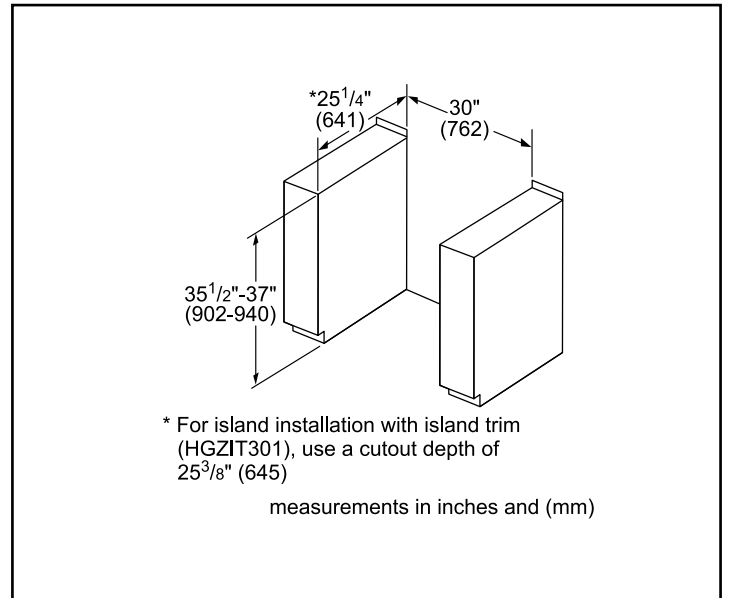

30" Gas Slide-in Range

800 Series – Black Stainless Steel HG18046UC

Installation Details

Accessories: To purchase Bosch accessories, cleaners & parts please visit www.bosch-home.com/us/store or call 1-800-944-2904 (Mon to Fri 5 am to 6 pm PST, Sat 6 am to 3 pm PST).

Notes: All height, width and depth dimensions are shown in inches. BSH reserves the absolute and unrestricted right to change product materials and specifications, at any time, without notice. Consult the product's installation instructions for final dimensional data and other details prior to making cutout.

Warranties: Please see Use & Care manual or Bosch website for statement of limited warranty.

For more information on our entire line of products, go to www.bosch-home.com/us or call 1-800-944-2904

© BSH Home Appliances Corporation. All rights reserved. Bosch is a registered trademark of Robert Bosch GmbH.