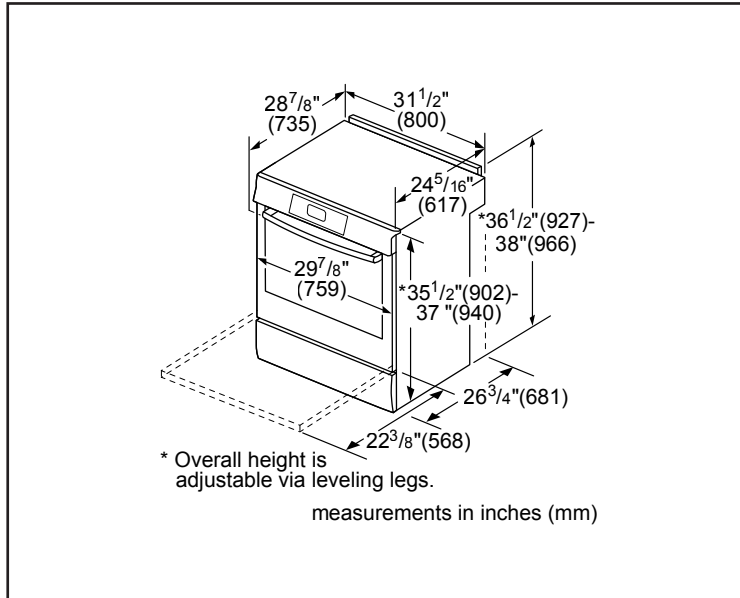

30" Induction Slide-in Range

800 Series – Stainless Steel HII8057U

Installation Details

Accessories: To purchase Bosch accessories, cleaners & parts please visit www.bosch-home.com/us/store or call 1-800-944-2904 (Mon to Fri 5 am to 6 pm PST, Sat 6 am to 3 pm PST).

Notes: All height, width and depth dimensions are shown in inches. BSH reserves the absolute and unrestricted right to change product materials and specifications, at any time, without notice. Consult the product's installation instructions for final dimensional data and other details prior to making cutout.

Warranties: Please see Use & Care manual or Bosch website for statement of limited warranty.

For more information on our entire line of products, go to www.bosch-home.com/us or call 1-800-944-2904

© BSH Home Appliances Corporation. All rights reserved. Bosch is a registered trademark of Robert Bosch GmbH.