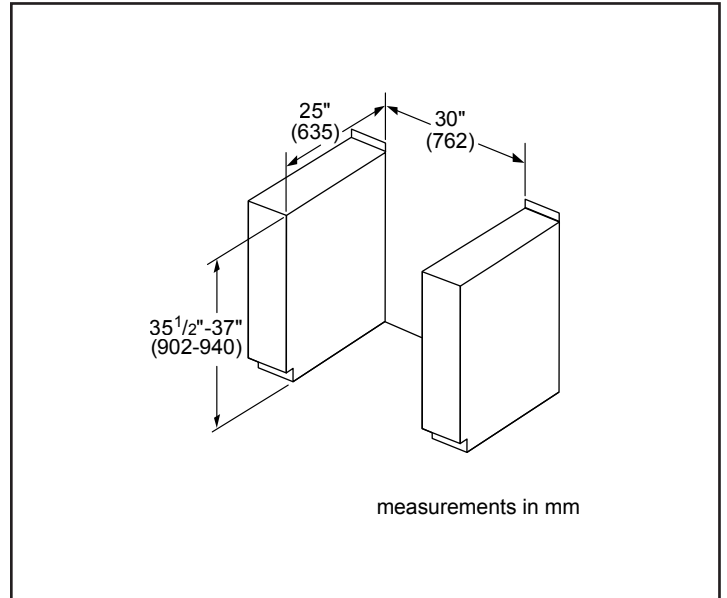

30" Induction Slide-in Range

800 Series – Stainless Steel HII8057U

Installation Details

Accessories: To purchase Bosch accessories, cleaners & parts please visit www.bosch-home.com/us/store or call 1-800-944-2904 (Mon to Fri 5 am to 6 pm PST, Sat 6 am to 3 pm PST).

Notes: All height, width and depth dimensions are shown in inches. BSH reserves the absolute and unrestricted right to change product materials and specifications, at any time, without notice. Consult the product's installation instructions for final dimensional data and other details prior to making cutout.

Warranties: Please see Use & Care manual or Bosch website for statement of limited warranty.

For more information on our entire line of products, go to www.bosch-home.com/us or call 1-800-944-2904

© BSH Home Appliances Corporation. All rights reserved. Bosch is a registered trademark of Robert Bosch GmbH.