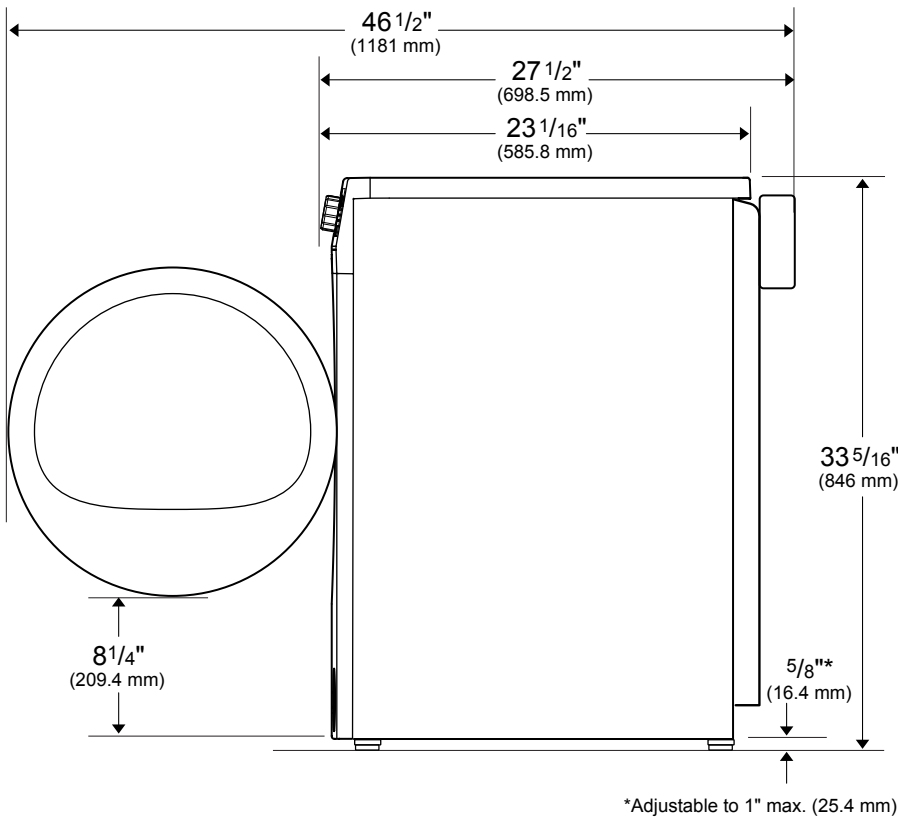

DIMENSIONS & WEIGHT

Product Dimensions (HxWxD) (in)	33 5/16 x 23 5/8 x 27 1/2
Product Depth with Door Open (in)	46 1/2
Product Height When Stacked (in)	67 3/4
Required Cutout Size (HxWxD) (in)	36 x 24 3/4 x 25
Carton (H x W x D) (in)	35 x 26 1/5 x 28
Product Weight (lbs)	122.3
Shipping Weight (lbs)	132.27

HPD24414W

24" Ventless Heat Pump Dryer

Clearances for Undercounter Installation

Only Heat Pump Dryer

Required Minimum Clearances:
(Stand Alone, Side by Side, or Stacked)

Washer	Heat Pump Dryer
Top: 1" (25 mm)	Top: 1" (25 mm)
Sides: 1/2" (13 mm)	Sides: 1/2" (13 mm)
Rear: 1/2" (13 mm)	Rear: 1/2" (13 mm)
Front: xxxxx	Front: 3/16" (5 mm)

Vented Dryer:
A louver having minimum 46 in² (297 cm²) air opening located at 3 in (7.62 cm) distance from the top of closet door.

Heat Pump Dryer:
Closet door must have 2 openings, one located 3.2 inches (8 cm) from bottom of door having a minimum area of 16 in² (103 cm²) and the other one located 3 inches (7.5 cm) from top of door having a minimum area of 46 in² (294 cm²).