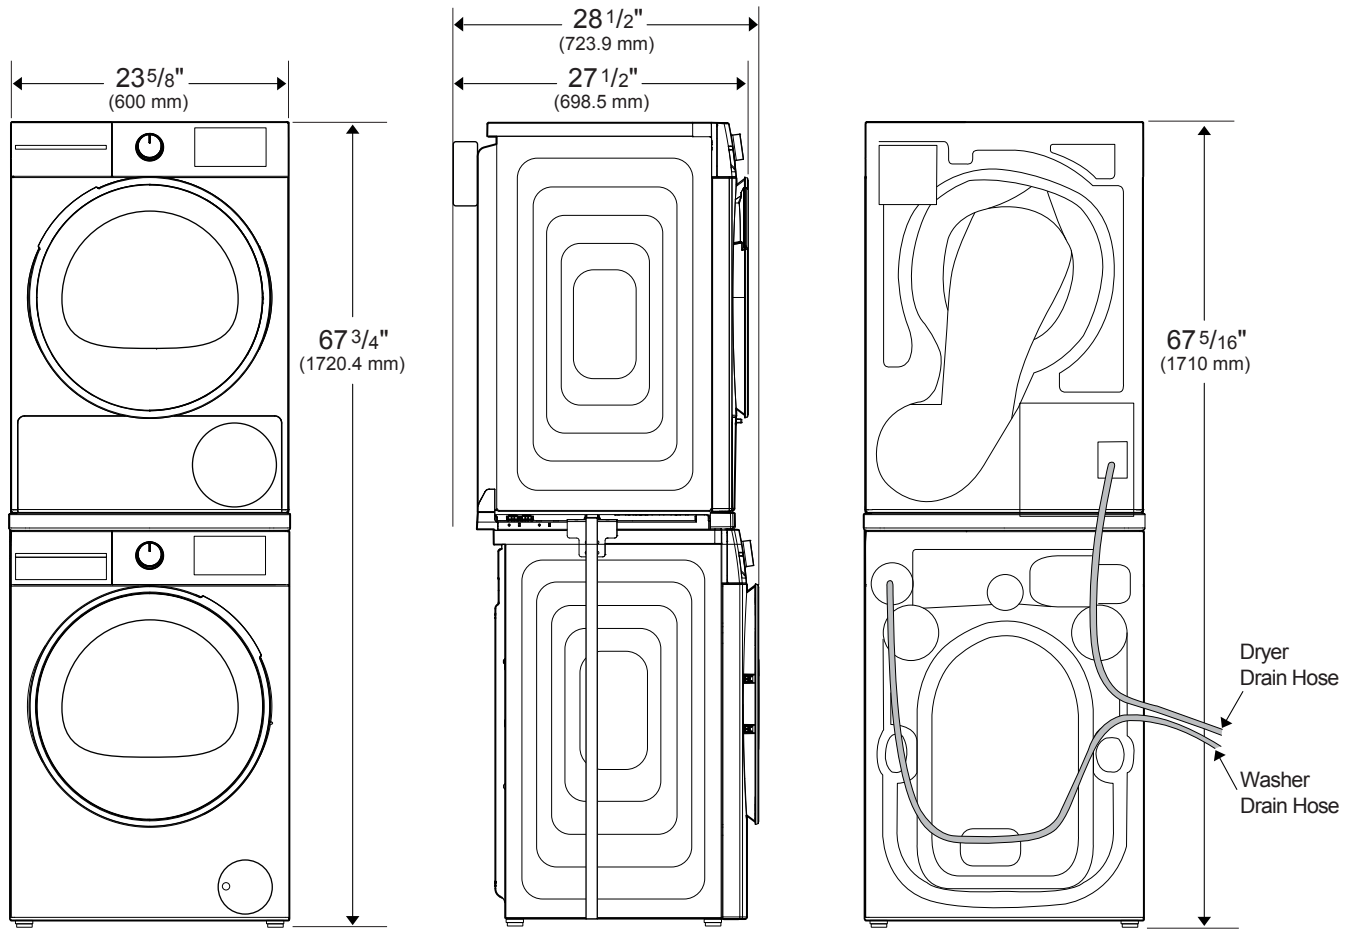

HPD24414W

24" Ventless Heat Pump Dryer

Stacked Installation – Washer and Ventless Heat Pump Dryer

NOTE: Separate outlets required for each unit

NOTE TO THE INSTALLER: All height, width, and depth dimensions are shown in inches (as well as metric). Beko U.S., Inc. reserves the absolute and unrestricted right to change product materials and specifications, at any time, without notice. Please visit our website, www.BekoAppliances.com, or call 888.352.2356 to verify the latest specifications with final dimensional data and other details prior to installation and making a cutout. Applicable product limited warranty information may be found in accompanying product materials, or you may contact your account manager for further details. Proper installation is the responsibility of the installer. Product failure due to improper installation is not covered under the Limited Warranty.