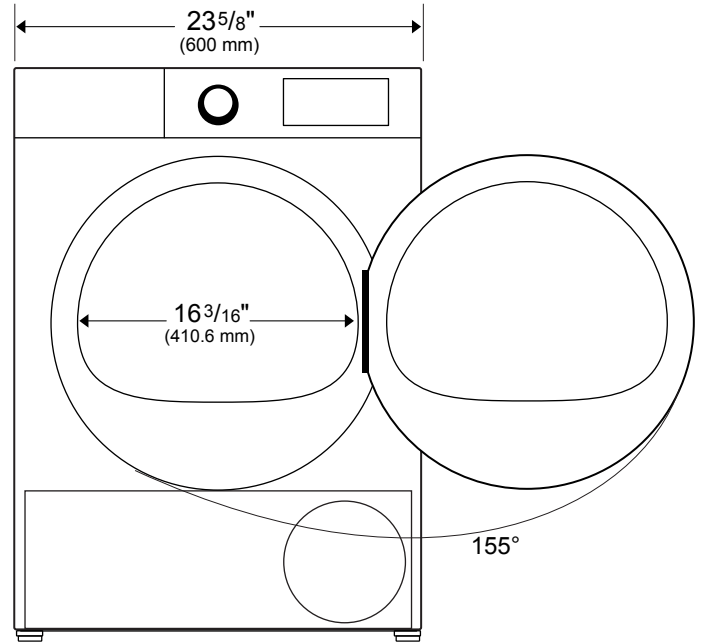

OPTIONS

Dry / Time Level	Yes
Remote Control	Yes

MATERIALS AND FINISHES

Drum Material	Stainless Steel
Cabinet	White
Door Rim	Chrome
Cycle Selector Knob	Black with Chrome Rim

TECHNICAL INFORMATION

Energy Source	Electric
Total Power (W)	800 W
Volts / Frequency	208/240V / 60Hz
Rated Amps (A) / Min. Circuit Breaker	4 A / 15 A
Circuit Required for Laundry Pair	30A Dedicated (matching washer can plug into dryer)
Power Cord	Included, 4-Wire (NEMA 14 -30R)
Power Cord Length	4.9 ft.
Drain Hose Length	63 1/2 in.
Door Hinge	Right Side (Reversible)

DIMENSIONS & WEIGHT

Product Dimensions (HxWxD) (in)	33 5/16 x 23 5/8 x 27 1/2
Product Depth with Door Open (in)	46 1/2
Product Height When Stacked (in)	67 3/4
Required Cutout Size (HxWxD) (in)	36 x 24 3/4 x 25
Carton (H x W x D) (in)	35 x 26 1/5 x 28
Product Weight (lbs)	122.3
Shipping Weight (lbs)	132.27

HPD24414W

24" Ventless Heat Pump Dryer

Clearances for Undercounter Installation

Only Heat Pump Dryer

Required Minimum Clearances:
(Stand Alone, Side by Side, or Stacked)

Washer	Heat Pump Dryer
Top: 1" (25 mm)	Top: 1" (25 mm)
Sides: 1/2" (13 mm)	Sides: 1/2" (13 mm)
Rear: 1/2" (13 mm)	Rear: 1/2" (13 mm)
Front: xxxxx	Front: 3/16" (5 mm)

Vented Dryer:
A louver having minimum 46 in² (297 cm²) air opening located at 3 in (7.62 cm) distance from the top of closet door.

Heat Pump Dryer:
Closet door must have 2 openings, one located 3.2 inches (8 cm) from bottom of door having a minimum area of 16 in² (103 cm²) and the other one located 3 inches (7.5 cm) from top of door having a minimum area of 46 in² (294 cm²).