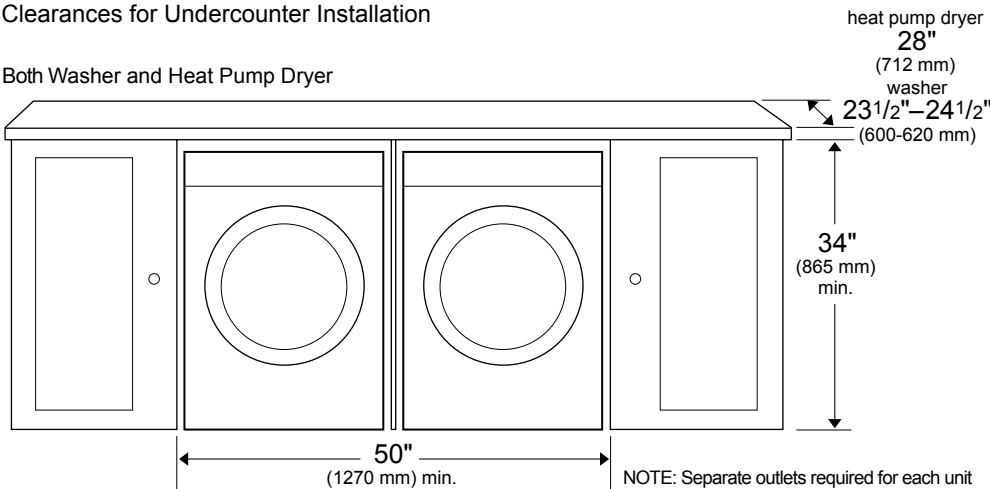

Clearances for Undercounter Installation

Both Washer and Heat Pump Dryer

Closet Door Ventilation Requirement

Washer:
A louver having minimum 23 in² (148 cm²) air opening located at 3 in (7.62 cm) distance from the bottom of closet door.

Vented Dryer:
A louver having minimum 46 in² (297 cm²) air opening located at 3 in (7.62 cm) distance from the top of closet door.

Heat Pump Dryer:
Closet door must have 2 openings, one located 3.2 inches (8 cm) from bottom of door having a minimum area of 16 in² (103 cm²) and the other one located 3 inches (7.5 cm) from top of door having a minimum area of 46 in² (294 cm²).

NOTE: Separate outlets required for each unit