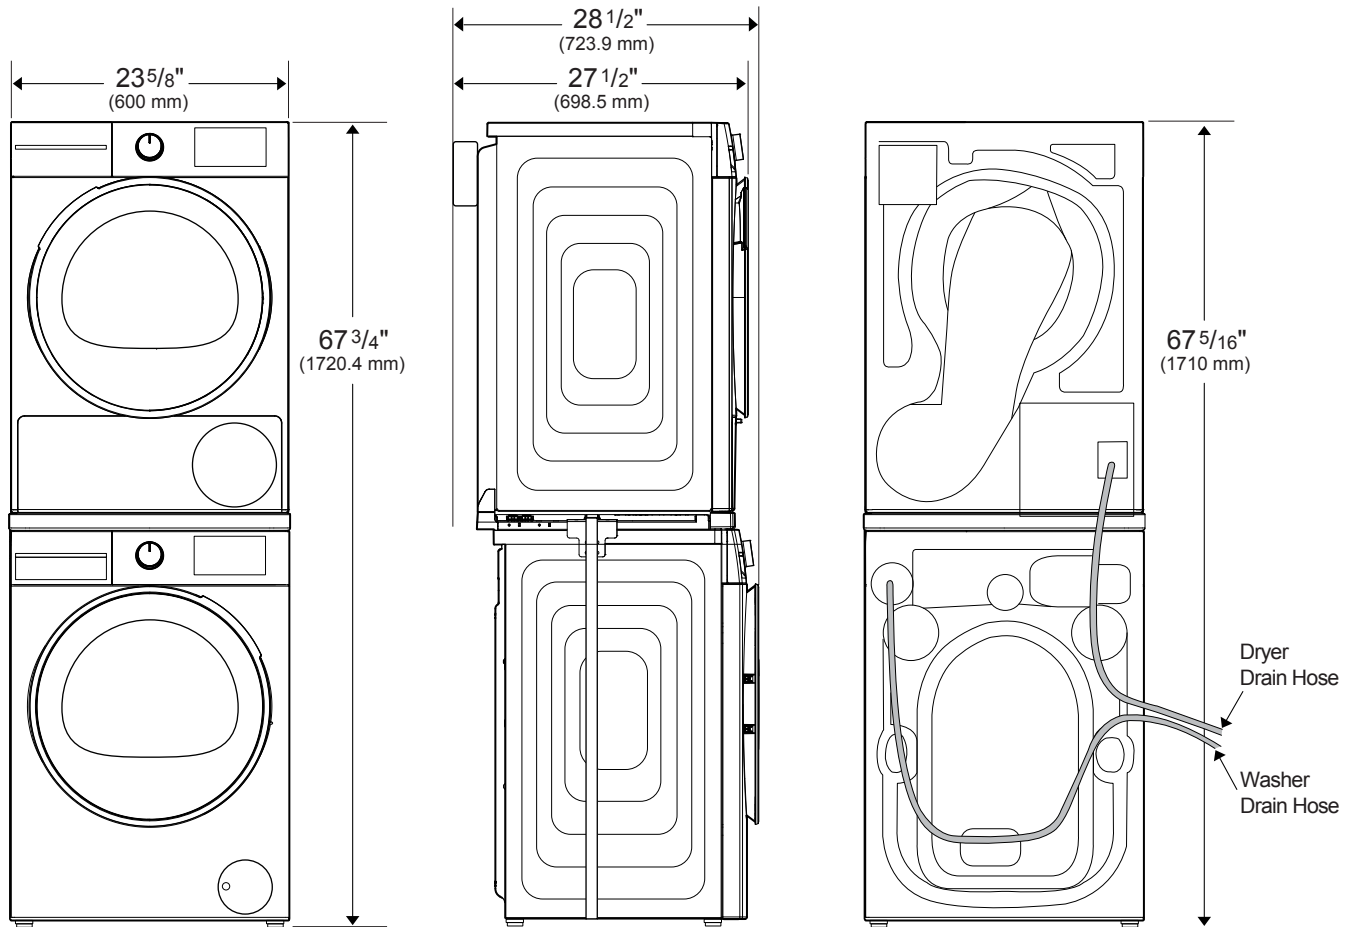

HPD24414W

24" Ventless Heat Pump Dryer

Stacked Installation – Washer and Ventless Heat Pump Dryer

NOTE: Separate outlets required for each unit

NOTE TO THE INSTALLER: All height, width, and depth dimensions are shown in inches (as well as metric). Beko U.S., Inc. reserves the absolute and unrestricted right to change product materials and specifications, at any time, without notice. Please visit our website, www.BekoAppliances.com, or call 888.352.2356 to verify the latest specifications with final dimensional data and other details prior to installation and making a cutout. Applicable product limited warranty information may be found in accompanying product materials, or you may contact your account manager for further details. Proper installation is the responsibility of the installer. Product failure due to improper installation is not covered under the Limited Warranty.