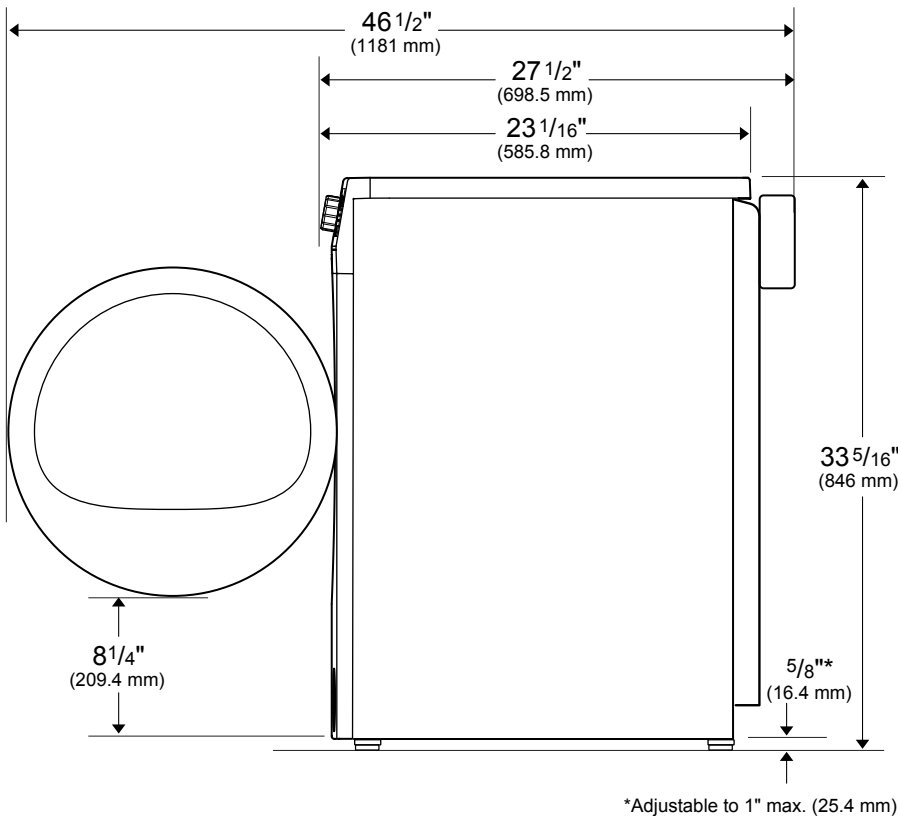

DIMENSIONS & WEIGHT

Product Dimensions (HxWxD) (in)	33 5/16 x 23 5/8 x 27 1/2
Product Depth with Door Open (in)	46 1/2
Product Height When Stacked (in)	67 3/4
Required Cutout Size (HxWxD) (in)	36 x 24 3/4 x 25
Carton (H x W x D) (in)	35 x 26 1/5 x 28
Product Weight (lbs)	122.3
Shipping Weight (lbs)	132.27

HPD24414W

24" Ventless Heat Pump Dryer

Clearances for Undercounter Installation

Only Heat Pump Dryer

Required Minimum Clearances:
(Stand Alone, Side by Side, or Stacked)

Washer	Heat Pump Dryer
Top: 1" (25 mm)	Top: 1" (25 mm)
Sides: 1/2" (13 mm)	Sides: 1/2" (13 mm)
Rear: 1/2" (13 mm)	Rear: 1/2" (13 mm)
Front: xxxxx	Front: 3/16" (5 mm)