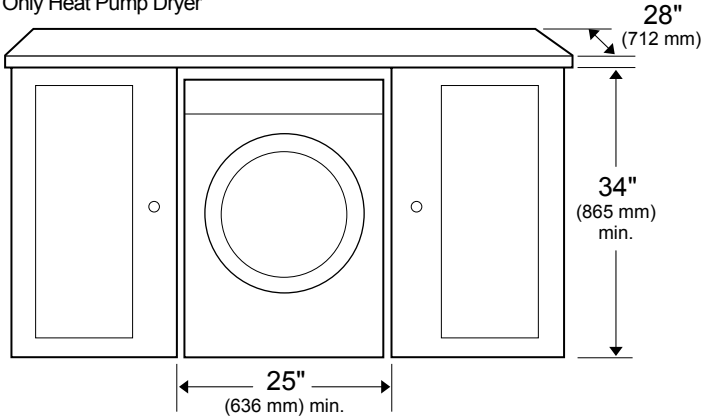

HPD24414W

24" Ventless Heat Pump Dryer

Clearances for Undercounter Installation

Only Heat Pump Dryer

Required Minimum Clearances:
(Stand Alone, Side by Side, or Stacked)

Washer	Heat Pump Dryer
Top: 1" (25 mm)	Top: 1" (25 mm)
Sides: 1/2" (13 mm)	Sides: 1/2" (13 mm)
Rear: 1/2" (13 mm)	Rear: 1/2" (13 mm)
Front: xxxxx	Front: 3/16" (5 mm)