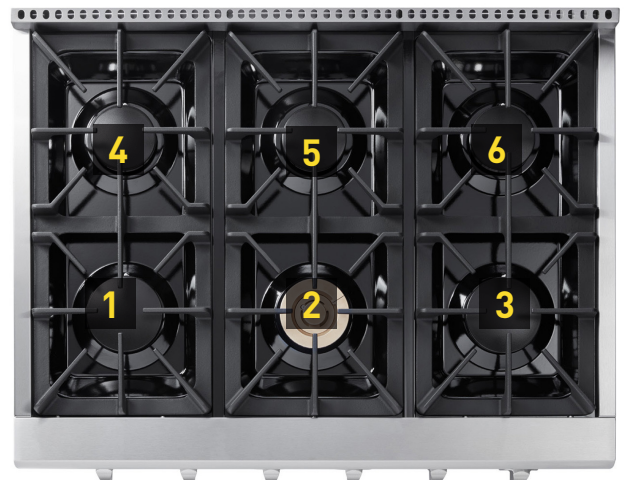

**Product:** 36 Inch Gas Rangetop

**Model Number:** HRT3618U / HRT3618ULP

### ACCESSORIES (NOT INCLUDED)

Liquid Propane Gas Conversion Kit	LPKHRG3618U
Cast Iron Reversible Griddle	RG1022
Wok Ring	WK01
Cast Iron Range Griddle	RG1032

### FEATURES & BENEFITS

- + **Six Burners** - From a high-powered 18,000 BTU burner to a steady 650 BTU simmer function, this rangetop provides the power you need for large family meals and the consistent low heat desired for cooking delicate sauces or melting chocolate
- + **LED Lights** - Brilliant blue LED control panel lights add a bold, stylish touch to your professional rangetop and indicate when the burners are on for safer cooking.
- + **Pro-style Knobs** - Die cast metal burner controls provide easy access to precise flame settings.
- + **Continuous Grates** - Heavy-duty continuous cast iron grates allow for easy movement of pans between burners.
- + **Porcelain Spill Tray** - Black porcelain spill tray on cook top provides a professional look and makes cleaning quick and easy.
- + **Automatic Electric Ignition** - Eliminates the need to manually light the burners and saves money by using less gas than a standing pilot range.

### BURNER PERFORMANCE

Total Burners	6
[1] Front Left Burner	18,000 BTU
[2] Front Middle Burner	15,000 BTU (650 BTU Simmer)
[3] Front Right Burner	18,000 BTU
[4] Rear Left Burner	12,000 BTU
[5] Rear Middle Burner	12,000 BTU
[6] Rear Right Burner	12,000 BTU