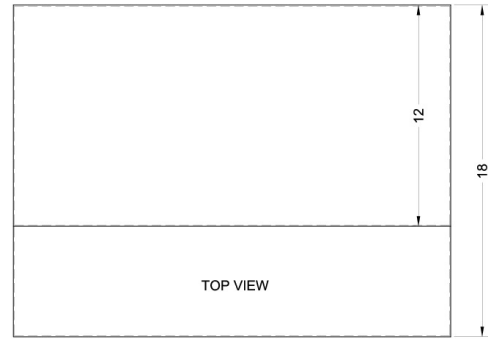

HSHELL30BK

5" x 30" x 18" (H x W x D)

30" wide shell hood in black

Highlights:

Made in the USA

30" wide shell hood to match 30" ranges

Black finish and contemporary styling

Product Features:

| | |
|--------------------------|--|
| No electrical components | Shell hoods do not include light or fan |
| 30 inch width | Designed to match 30 inch ranges; also available in 20, 24, and 36 inch widths |
| Black finish | White and stainless steel shell hoods also available in same size |
| Made in the USA | Solidly constructed for years of use |
| More sizes available | Additional sizes can be specially ordered (minimums apply) |

HSHELL30BK Specifications:

| Overview | |
|------------------------|------------------|
| Nominal Height | 5.0" (13 cm) |
| Height of Cabinet | 5.0" (13 cm) |
| Nominal Width | 30.0" (76 cm) |
| Width | 30.0" (76 cm) |
| Nominal Depth | 18.0" (46 cm) |
| Depth | 18.0" (46 cm) |
| Cabinet | Black |
| Weight | 10.0 lbs. (5 kg) |
| Parts & Labor Warranty | 1 Year |
| UPC | 761101088884 |

| MODEL NO. | WIDTH |
|-----------|---------|
| SHELL20 | 19 7/8" |
| SHELL24 | 23 7/8" |
| SHELL30 | 29 7/8" |
| SHELL36 | 35 7/8" |
| SHELL42SS | 41 7/8" |
| SHELL48SS | 47 7/8" |