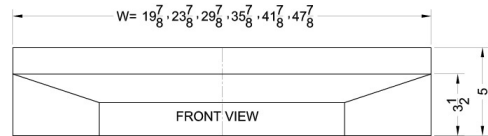

HSHELL30BK

5" x 30" x 18" (H x W x D)

30" wide shell hood in black

Highlights:

Made in the USA

30" wide shell hood to match 30" ranges

Black finish and contemporary styling

Product Features:

| | |
|--------------------------|--|
| No electrical components | Shell hoods do not include light or fan |
| 30 inch width | Designed to match 30 inch ranges; also available in 20, 24, and 36 inch widths |
| Black finish | White and stainless steel shell hoods also available in same size |
| Made in the USA | Solidly constructed for years of use |
| More sizes available | Additional sizes can be specially ordered (minimums apply) |

HSHELL30BK Specifications:

| Overview | |
|------------------------|------------------|
| Nominal Height | 5.0" (13 cm) |
| Height of Cabinet | 5.0" (13 cm) |
| Nominal Width | 30.0" (76 cm) |
| Width | 30.0" (76 cm) |
| Nominal Depth | 18.0" (46 cm) |
| Depth | 18.0" (46 cm) |
| Cabinet | Black |
| Weight | 10.0 lbs. (5 kg) |
| Parts & Labor Warranty | 1 Year |
| UPC | 761101088884 |

| MODEL NO. | WIDTH |
|-----------|---------|
| SHELL20 | 19 7/8" |
| SHELL24 | 23 7/8" |
| SHELL30 | 29 7/8" |
| SHELL36 | 35 7/8" |
| SHELL42SS | 41 7/8" |
| SHELL48SS | 47 7/8" |